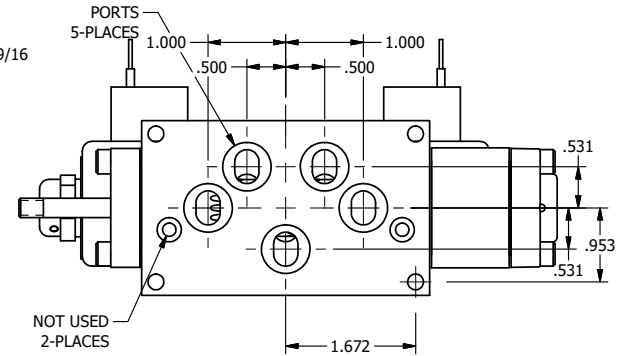

4

3

2

1

AAA
PRODUCTS
INTERNATIONAL

**AAA PRODUCTS
INTERNATIONAL**
7114 Harry Hines Blvd
Dallas, TX 75235

TITLE: 3/8" SUBPLATE, DBL SOL, 2 POS,
DTNT, SOL RTRN, CLASSIC,
N-LCKNG OVRD, EXCLDR, INDCTR PIN

DRAWING NO.:
DIM_SS3PONLKQ