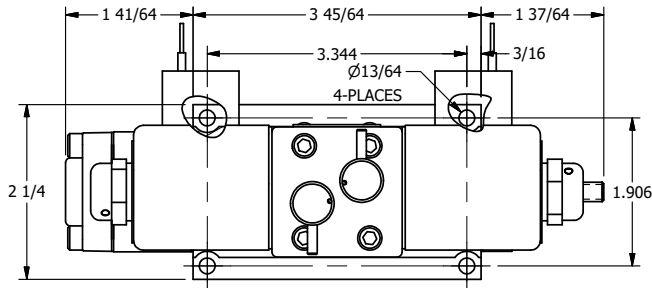

4

3

2

1

AAA
PRODUCTS
INTERNATIONAL

**AAA PRODUCTS
INTERNATIONAL**
7114 Harry Hines Blvd
Dallas, TX 75235

TITLE: 3/8" SUBPLATE, DBL SOL, 2 POS,
DTNT, SOL RTRN, CLASSIC,
N-LCKNG OVRD, EXCLDR, INDCTR PIN

DRAWING NO.:
DIM_SS3PONLKQ