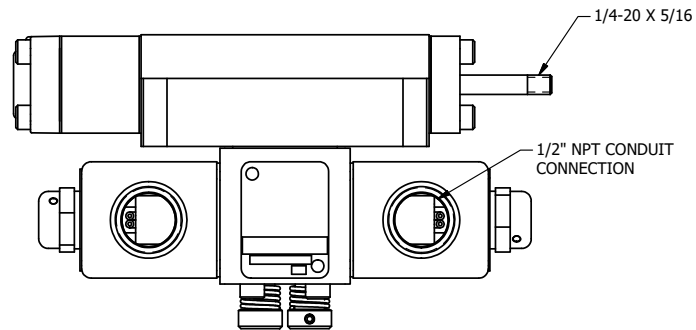

4

3

2

1

AAA
PRODUCTS
INTERNATIONAL

**AAA PRODUCTS
INTERNATIONAL**
7114 Harry Hines Blvd
Dallas, TX 75235

TITLE: 3/8" SUBPLATE, DBL SOL, 2 POS,
DTNT, SOL RTRN, CLASSIC,
N-LCKNG OVRD, EXCLDR, INDCTR PIN

DRAWING NO.:
DIM_SS3PONLKQ