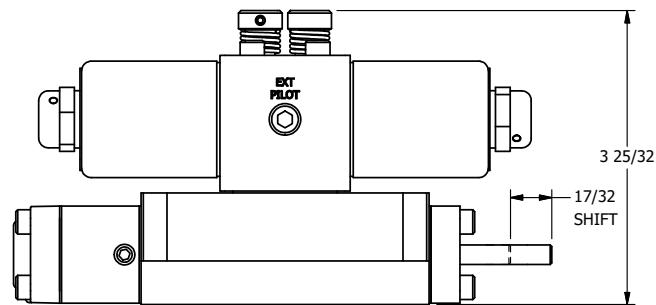

4

3

2

1

AAA
PRODUCTS
INTERNATIONAL

**AAA PRODUCTS
INTERNATIONAL**
7114 Harry Hines Blvd
Dallas, TX 75235

TITLE: 3/8" SUBPLATE, DBL SOL, 2 POS,
DTNT, SOL RTRN, CLASSIC,
N-LCKNG OVRD, EXCLDR, INDCTR PIN

DRAWING NO.:
DIM_SS3PONLKQ