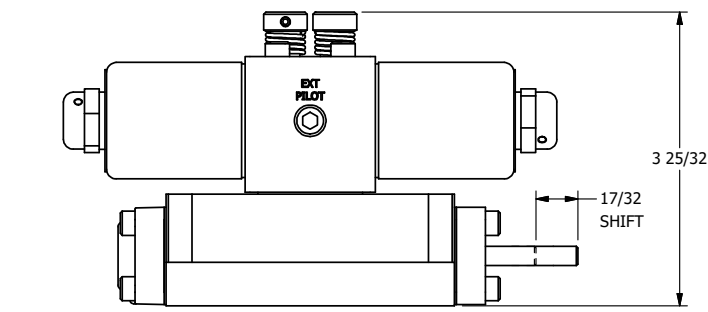

4

3

2

1

AAA
PRODUCTS
INTERNATIONAL

AAA PRODUCTS INTERNATIONAL
7114 Harry Hines Blvd
Dallas, TX 75235

TITLE: 3/8" SUBPLATE, DBL SOL, 2 POS,
SOL RTN, CLASSIC,
NON-LCKNG OVRD, EXCLDR, THD PIN

DRAWING NO.:
DIM_SS3PONLK