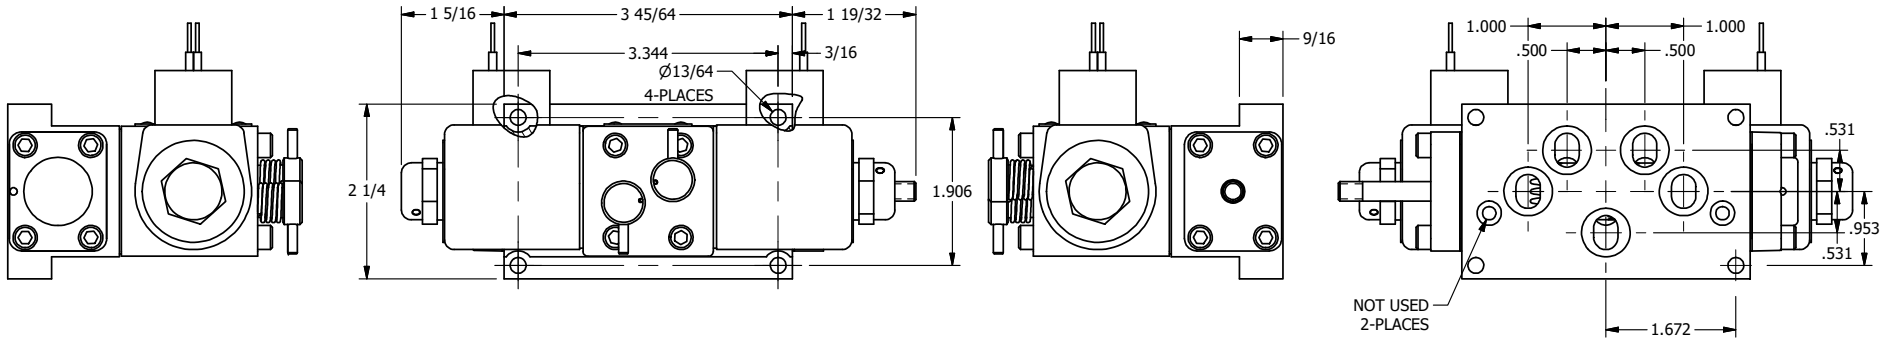

4

3

2

1

AAA
PRODUCTS
INTERNATIONAL

AAA PRODUCTS INTERNATIONAL
7114 Harry Hines Blvd
Dallas, TX 75235

TITLE: 3/8" SUBPLATE, DBL SOL, 2 POS,
SOL RTN, CLASSIC,
NON-LCKNG OVRD, EXCLDR, THD PIN

DRAWING NO.:
DIM_SS3PONLK