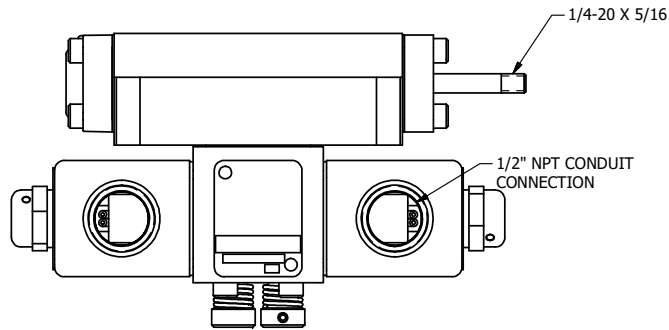

4

3

2

1

AAA
PRODUCTS
INTERNATIONAL

AAA PRODUCTS INTERNATIONAL
7114 Harry Hines Blvd
Dallas, TX 75235

TITLE: 3/8" SUBPLATE, DBL SOL, 2 POS,
SOL RTN, CLASSIC,
NON-LCKNG OVRD, EXCLDR, THD PIN

DRAWING NO.:
DIM_SS3PONLK