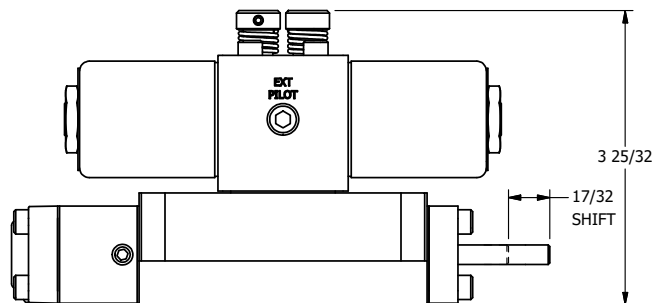

4

3

2

1

**AAA**  
PRODUCTS  
INTERNATIONAL

**AAA PRODUCTS INTERNATIONAL**  
7114 Harry Hines Blvd  
Dallas, TX 75235

TITLE: 3/8" SUBPLATE, DBL SOL, 2 POS,  
DTNT, SOL RTRN, CLASSIC,  
NON-LCKNG OVRD, THD INDCTR PIN

DRAWING NO.:  
DIM\_SS3PONKQ

THE INFORMATION CONTAINED WITHIN THIS DOCUMENT IS PROPRIETARY TO AAA PRODUCTS AND MAY NOT BE DISCLOSED WITHOUT PRIOR WRITTEN CONSENT

4

3

2

1