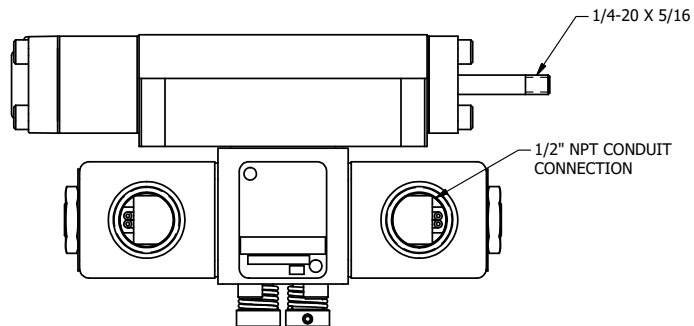

4

3

2

1

**AAA**  
PRODUCTS  
INTERNATIONAL

**AAA PRODUCTS INTERNATIONAL**  
7114 Harry Hines Blvd  
Dallas, TX 75235

TITLE: 3/8" SUBPLATE, DBL SOL, 2 POS,  
DTNT, SOL RTRN, CLASSIC,  
NON-LCKNG OVRD, THD INDCTR PIN

DRAWING NO.:  
DIM\_SS3PONKQ

THE INFORMATION CONTAINED WITHIN THIS DOCUMENT IS PROPRIETARY TO AAA PRODUCTS AND MAY NOT BE DISCLOSED WITHOUT PRIOR WRITTEN CONSENT

4

3

2

1