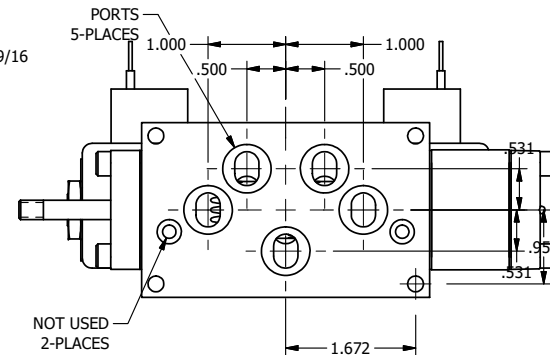

4

3

2

1

**AAA**  
PRODUCTS  
INTERNATIONAL

**AAA PRODUCTS INTERNATIONAL**  
7114 Harry Hines Blvd  
Dallas, TX 75235

TITLE: 3/8" SUBPLATE, DBL SOL, 2 POS,  
DTNT, SOL RTRN, CLASSIC,  
NON-LCKNG OVRD, THD INDCTR PIN

DRAWING NO.:  
DIM\_SS3PONKQ

THE INFORMATION CONTAINED WITHIN THIS DOCUMENT IS PROPRIETARY TO AAA PRODUCTS AND MAY NOT BE DISCLOSED WITHOUT PRIOR WRITTEN CONSENT

4

3

2

1