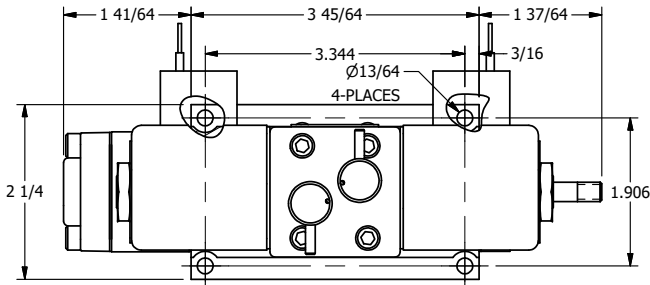

4

3

2

1

**AAA**  
PRODUCTS  
INTERNATIONAL

**AAA PRODUCTS INTERNATIONAL**  
7114 Harry Hines Blvd  
Dallas, TX 75235

TITLE: 3/8" SUBPLATE, DBL SOL, 2 POS,  
DTNT, SOL RTRN, CLASSIC,  
NON-LCKNG OVRD, THD INDCTR PIN

DRAWING NO.:  
DIM\_SS3PONKQ

THE INFORMATION CONTAINED WITHIN THIS DOCUMENT IS PROPRIETARY TO AAA PRODUCTS AND MAY NOT BE DISCLOSED WITHOUT PRIOR WRITTEN CONSENT

4

3

2

1