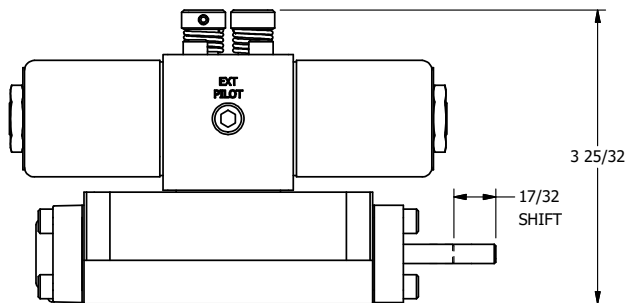

4

3

2

1

4

3

2

AAA
PRODUCTS
INTERNATIONAL

**AAA PRODUCTS
INTERNATIONAL**
7114 Harry Hines Blvd
Dallas, TX 75235

TITLE: 3/8" SUBPLATE, DBL SOL, 2 POS,
SOL RTN, CLASSIC,
NON-LCKNG OVRD, THD PIN

DRAWING NO.:
DIM_SS3PONK

THE INFORMATION CONTAINED WITHIN THIS DOCUMENT IS PROPRIETARY TO AAA PRODUCTS AND MAY NOT BE DISCLOSED WITHOUT PRIOR WRITTEN CONSENT