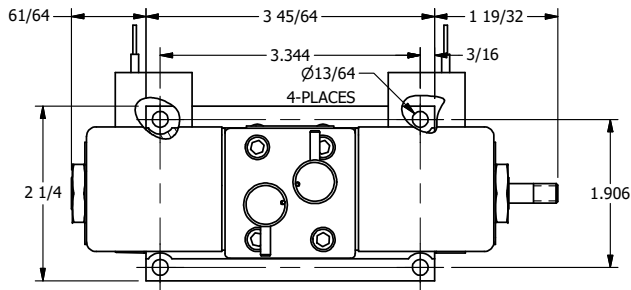

4

3

2

1

4

3

2

**AAA**  
PRODUCTS  
INTERNATIONAL

**AAA PRODUCTS  
INTERNATIONAL**  
7114 Harry Hines Blvd  
Dallas, TX 75235

TITLE: 3/8" SUBPLATE, DBL SOL, 2 POS,  
SOL RTN, CLASSIC,  
NON-LCKNG OVRD, THD PIN

DRAWING NO.:  
DIM\_SS3PONK

THE INFORMATION CONTAINED WITHIN THIS DOCUMENT IS PROPRIETARY TO AAA PRODUCTS AND MAY NOT BE DISCLOSED WITHOUT PRIOR WRITTEN CONSENT