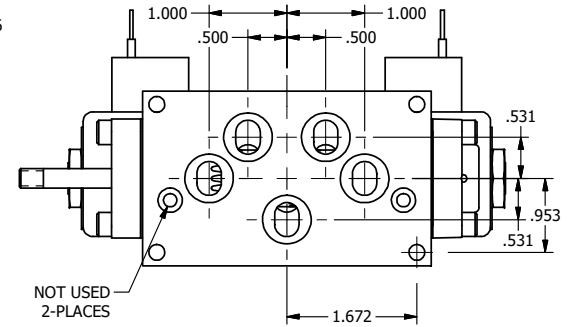

4

3

2

1

4

3

2

**AAA**  
PRODUCTS  
INTERNATIONAL

**AAA PRODUCTS  
INTERNATIONAL**  
7114 Harry Hines Blvd  
Dallas, TX 75235

TITLE: 3/8" SUBPLATE, DBL SOL, 2 POS,  
SOL RTN, CLASSIC,  
NON-LCKNG OVRD, THD PIN

DRAWING NO.:  
DIM\_SS3PONK

THE INFORMATION CONTAINED WITHIN THIS DOCUMENT IS PROPRIETARY TO AAA PRODUCTS AND MAY NOT BE DISCLOSED WITHOUT PRIOR WRITTEN CONSENT