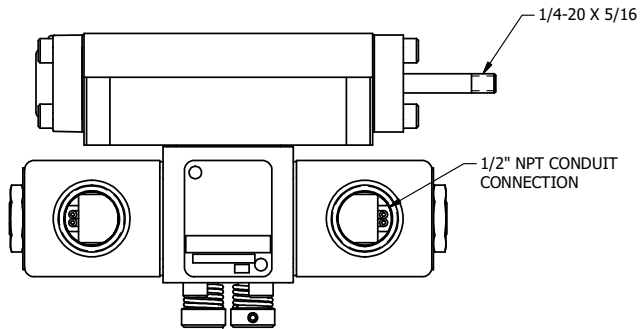

4

3

2

1

4

3

2

**AAA**  
PRODUCTS  
INTERNATIONAL

**AAA PRODUCTS  
INTERNATIONAL**  
7114 Harry Hines Blvd  
Dallas, TX 75235

TITLE: 3/8" SUBPLATE, DBL SOL, 2 POS,  
SOL RTN, CLASSIC,  
NON-LCKNG OVRD, THD PIN

DRAWING NO.:  
DIM\_SS3PONK

THE INFORMATION CONTAINED WITHIN THIS DOCUMENT IS PROPRIETARY TO AAA PRODUCTS AND MAY NOT BE DISCLOSED WITHOUT PRIOR WRITTEN CONSENT