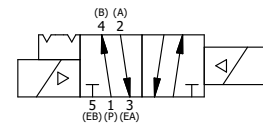

4

3

2

1

NOTES:  
1) REMOTE PILOT CAN BE ROUTED THROUGH SUBPLATE CONNECTION.

**AAA**  
PRODUCTS  
INTERNATIONAL

**AAA PRODUCTS INTERNATIONAL**  
7114 Harry Hines Blvd  
Dallas, TX 75235

TITLE 3/8" SUBPLATE, DBL SOL, 2 POS,  
DTNT, SOL RTRN, CLASSIC,  
LCKNG OVRD, DUST EXCLDR