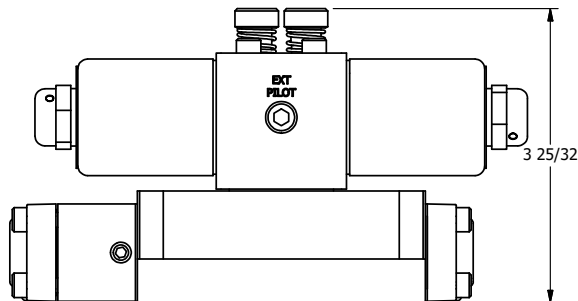

4

3

2

1

NOTES:  
1) REMOTE PILOT CAN BE ROUTED THROUGH SUBPLATE CONNECTION.

**AAA**  
PRODUCTS  
INTERNATIONAL

**AAA PRODUCTS INTERNATIONAL**  
7114 Harry Hines Blvd  
Dallas, TX 75235

TITLE 3/8" SUBPLATE, DBL SOL, 2 POS,  
DTNT, SOL RTRN, CLASSIC,  
LCKNG OVRD, DUST EXCLDR