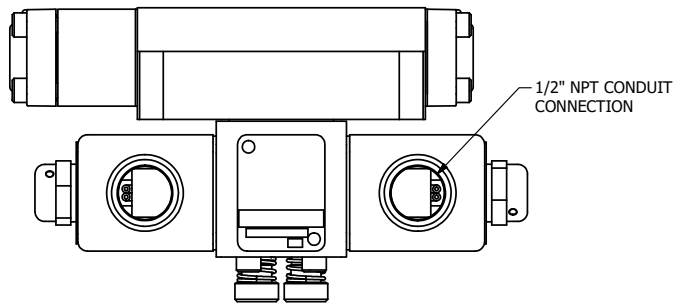

4

3

2

1

NOTES:  
1) REMOTE PILOT CAN BE ROUTED THROUGH SUBPLATE CONNECTION.

**AAA**  
PRODUCTS  
INTERNATIONAL

**AAA PRODUCTS INTERNATIONAL**  
7114 Harry Hines Blvd  
Dallas, TX 75235

TITLE 3/8" SUBPLATE, DBL SOL, 2 POS,  
DTNT, SOL RTRN, CLASSIC,  
LCKNG OVRD, DUST EXCLDR

DRAWING NO.:  
DIM\_SS3POLQ

THE INFORMATION CONTAINED WITHIN THIS DOCUMENT IS PROPRIETARY TO AAA PRODUCTS AND MAY NOT BE DISCLOSED WITHOUT PRIOR WRITTEN CONSENT

4

3

2

1

B

B