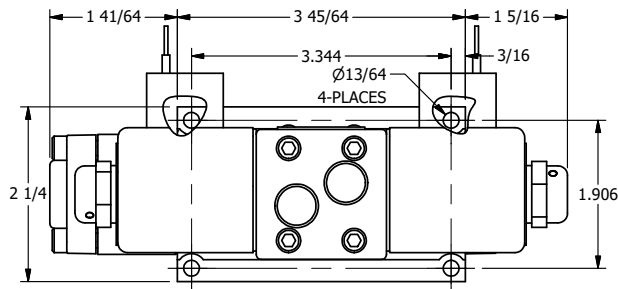

4

3

2

1

NOTES:  
1) REMOTE PILOT CAN BE ROUTED THROUGH SUBPLATE CONNECTION.

**AAA**  
PRODUCTS  
INTERNATIONAL

**AAA PRODUCTS INTERNATIONAL**  
7114 Harry Hines Blvd  
Dallas, TX 75235

TITLE 3/8" SUBPLATE, DBL SOL, 2 POS,  
DTNT, SOL RTRN, CLASSIC,  
LCKNG OVRD, DUST EXCLDR

DRAWING NO.:  
DIM\_SS3POLQ

THE INFORMATION CONTAINED WITHIN THIS DOCUMENT IS PROPRIETARY TO AAA PRODUCTS AND MAY NOT BE DISCLOSED WITHOUT PRIOR WRITTEN CONSENT

4

3

2

1

B

B