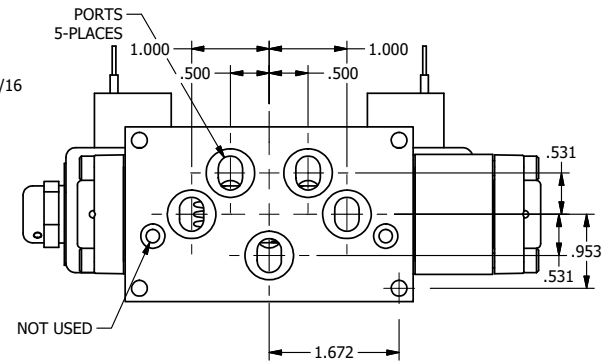

4

3

2

1

NOTES:  
1) REMOTE PILOT CAN BE ROUTED THROUGH SUBPLATE CONNECTION.

**AAA**  
PRODUCTS  
INTERNATIONAL

**AAA PRODUCTS INTERNATIONAL**  
7114 Harry Hines Blvd  
Dallas, TX 75235

TITLE 3/8" SUBPLATE, DBL SOL, 2 POS,  
DTNT, SOL RTRN, CLASSIC,  
LCKNG OVRD, DUST EXCLDR

DRAWING NO.:  
DIM\_SS3POLQ

THE INFORMATION CONTAINED WITHIN THIS DOCUMENT IS PROPRIETARY TO AAA PRODUCTS AND MAY NOT BE DISCLOSED WITHOUT PRIOR WRITTEN CONSENT

4

3

2

1

B

B