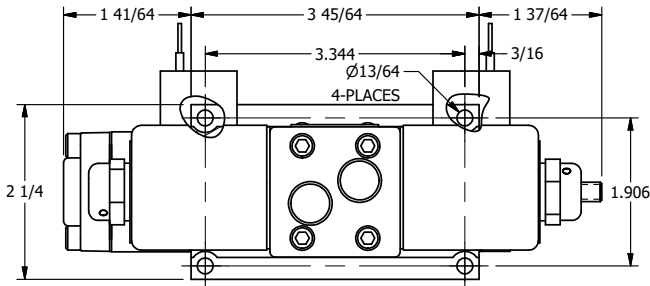

4

3

2

1

4

3

2

1

**AAA**  
PRODUCTS  
INTERNATIONAL

**AAA PRODUCTS  
INTERNATIONAL**  
7114 Harry Hines Blvd  
Dallas, TX 75235

TITLE: 3/8" SUBPLATE, DBL SOL, 2 POS,  
DTNT, SOL RTRN, CLASSIC,  
LCKNG OVRD, EXCLDR, INDCTR PIN