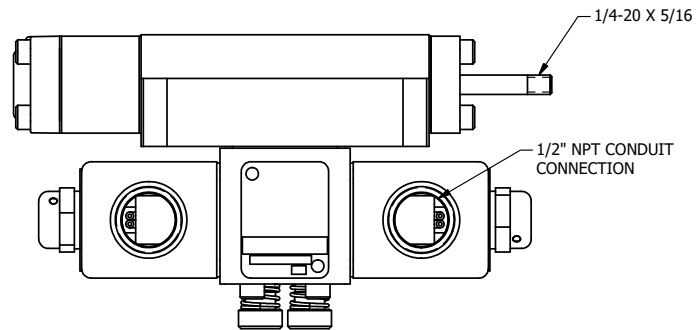

4

3

2

1

4

3

2

1

AAA
PRODUCTS
INTERNATIONAL

**AAA PRODUCTS
INTERNATIONAL**
7114 Harry Hines Blvd
Dallas, TX 75235

TITLE: 3/8" SUBPLATE, DBL SOL, 2 POS,
DTNT, SOL RTRN, CLASSIC,
LCKNG OVRD, EXCLDR, INDCTR PIN

DRAWING NO.:
DIM_SS3POLKQ

THE INFORMATION CONTAINED WITHIN THIS DOCUMENT IS PROPRIETARY TO AAA PRODUCTS AND MAY NOT BE DISCLOSED WITHOUT PRIOR WRITTEN CONSENT