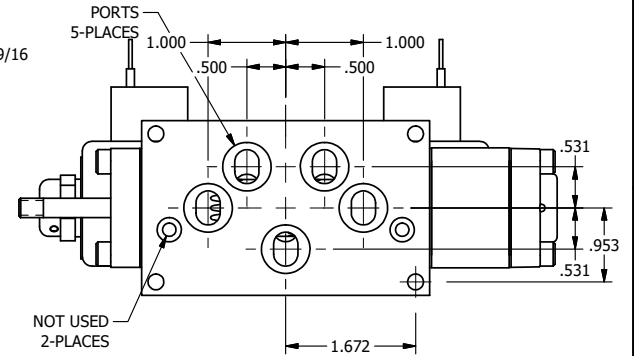

4

3

2

1

4

3

2

1

**AAA**  
PRODUCTS  
INTERNATIONAL

**AAA PRODUCTS  
INTERNATIONAL**  
7114 Harry Hines Blvd  
Dallas, TX 75235

TITLE: 3/8" SUBPLATE, DBL SOL, 2 POS,  
DTNT, SOL RTRN, CLASSIC,  
LCKNG OVRD, EXCLDR, INDCTR PIN