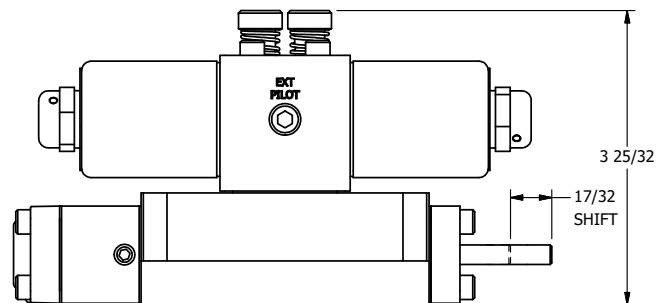

4

3

2

1

4

3

2

1

**AAA**  
PRODUCTS  
INTERNATIONAL

**AAA PRODUCTS  
INTERNATIONAL**  
7114 Harry Hines Blvd  
Dallas, TX 75235

TITLE: 3/8" SUBPLATE, DBL SOL, 2 POS,  
DTNT, SOL RTRN, CLASSIC,  
LCKNG OVRD, EXCLDR, INDCTR PIN