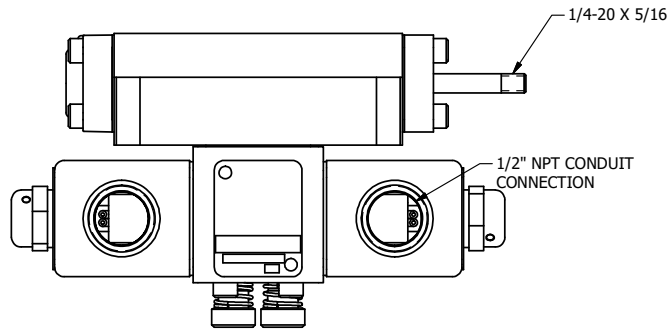

4

3

2

1

AAA
PRODUCTS
INTERNATIONAL

AAA PRODUCTS INTERNATIONAL
7114 Harry Hines Blvd
Dallas, TX 75235

TITLE: 3/8" SUBPLATE, DBL SOL, 2 POS,
FRCTN POS, SOL RTRN, CLASSIC SOL,
LCKNG OVRD, EXCLDR, THD PIN

DRAWING NO.:
DIM_SS3POLK