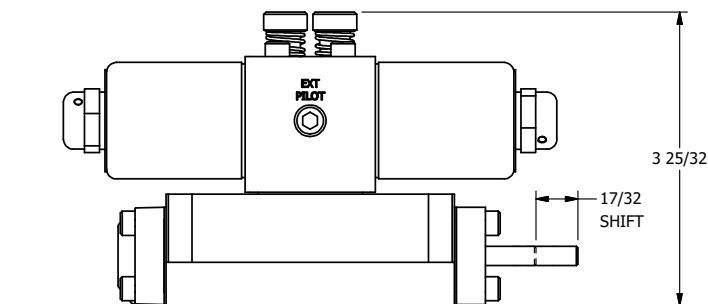

4

3

2

1

AAA
PRODUCTS
INTERNATIONAL

AAA PRODUCTS INTERNATIONAL
7114 Harry Hines Blvd
Dallas, TX 75235

TITLE: 3/8" SUBPLATE, DBL SOL, 2 POS,
FRCTN POS, SOL RTRN, CLASSIC SOL,
LCKNG OVRD, EXCLDR, THD PIN

DRAWING NO.:
DIM_SS3POLK