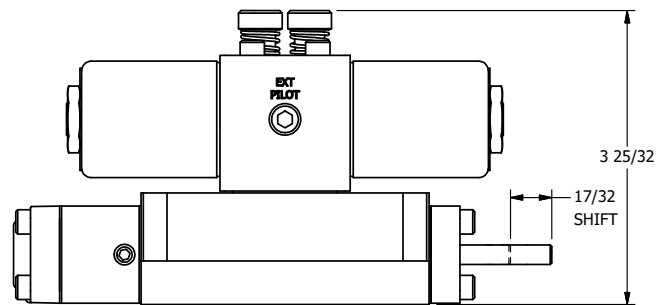

4

3

2

1

**AAA PRODUCTS INTERNATIONAL**  
7114 Harry Hines Blvd  
Dallas, TX 75235

TITLE: 3/8" SUBPLATE, DBL SOL, 2 POS,  
DTNT, SOL RTRN, CLASSIC,  
LCKNG OVRD, THD INDCTR PIN

DRAWING NO.:  
DIM\_SS3POKQ

THE INFORMATION CONTAINED WITHIN THIS DOCUMENT IS PROPRIETARY TO AAA PRODUCTS AND MAY NOT BE DISCLOSED WITHOUT PRIOR WRITTEN CONSENT