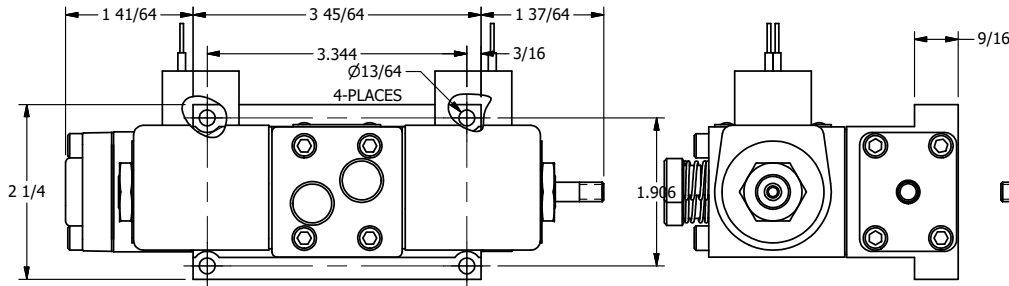

4

3

2

1

**AAA PRODUCTS INTERNATIONAL**  
7114 Harry Hines Blvd  
Dallas, TX 75235

TITLE: 3/8" SUBPLATE, DBL SOL, 2 POS,  
DTNT, SOL RTRN, CLASSIC,  
LCKNG OVRD, THD INDCTR PIN

DRAWING NO.:  
DIM\_SS3POKQ

THE INFORMATION CONTAINED WITHIN THIS DOCUMENT IS PROPRIETARY TO AAA PRODUCTS AND MAY NOT BE DISCLOSED WITHOUT PRIOR WRITTEN CONSENT