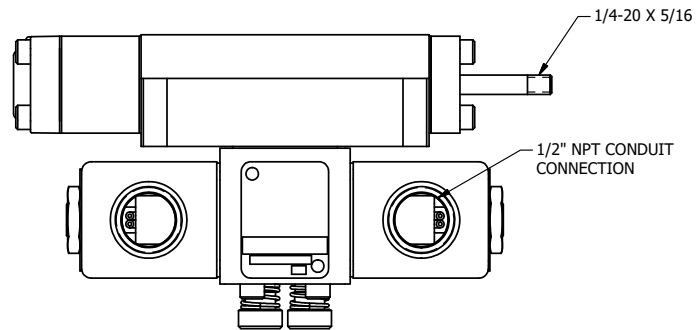

4

3

2

1

**AAA PRODUCTS INTERNATIONAL**  
7114 Harry Hines Blvd  
Dallas, TX 75235

TITLE: 3/8" SUBPLATE, DBL SOL, 2 POS,  
DTNT, SOL RTRN, CLASSIC,  
LCKNG OVRD, THD INDCTR PIN

DRAWING NO.:  
DIM\_SS3POKQ

THE INFORMATION CONTAINED WITHIN THIS DOCUMENT IS PROPRIETARY TO AAA PRODUCTS AND MAY NOT BE DISCLOSED WITHOUT PRIOR WRITTEN CONSENT