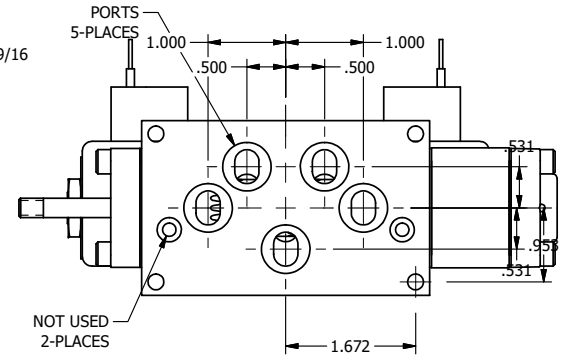

4

3

2

1

**AAA PRODUCTS INTERNATIONAL**  
7114 Harry Hines Blvd  
Dallas, TX 75235

TITLE: 3/8" SUBPLATE, DBL SOL, 2 POS,  
DTNT, SOL RTRN, CLASSIC,  
LCKNG OVRD, THD INDCTR PIN

DRAWING NO.:  
DIM\_SS3POKQ

THE INFORMATION CONTAINED WITHIN THIS DOCUMENT IS PROPRIETARY TO AAA PRODUCTS AND MAY NOT BE DISCLOSED WITHOUT PRIOR WRITTEN CONSENT