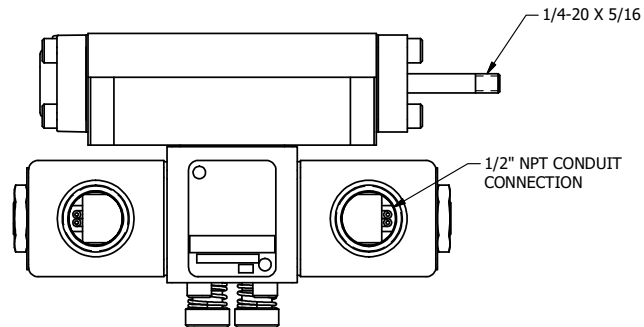

4

3

2

1

AAA
PRODUCTS
INTERNATIONAL

**AAA PRODUCTS
INTERNATIONAL**
7114 Harry Hines Blvd
Dallas, TX 75235

TITLE: 3/8" SUBPLATE, DBL SOL, 2 POS,
FRCTN POS, SOL RTRN, CLASSIC SOL,
LCKNG OVRD, THREADED INDCTR PIN

DRAWING NO.:
DIM_SS3POK

THE INFORMATION CONTAINED WITHIN THIS DOCUMENT IS PROPRIETARY TO AAA PRODUCTS AND MAY NOT BE DISCLOSED WITHOUT PRIOR WRITTEN CONSENT

4

3

2

B

B

A