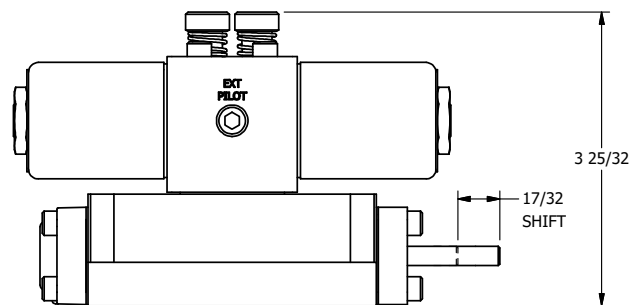

4

3

2

1

AAA
PRODUCTS
INTERNATIONAL

**AAA PRODUCTS
INTERNATIONAL**
7114 Harry Hines Blvd
Dallas, TX 75235

TITLE: 3/8" SUBPLATE, DBL SOL, 2 POS,
FRCTN POS, SOL RTRN, CLASSIC SOL,
LCKNG OVRD, THREADED INDCTR PIN

DRAWING NO.:
DIM_SS3POK

THE INFORMATION CONTAINED WITHIN THIS DOCUMENT IS PROPRIETARY TO AAA PRODUCTS AND MAY NOT BE DISCLOSED WITHOUT PRIOR WRITTEN CONSENT

4

3

2

B

B

A