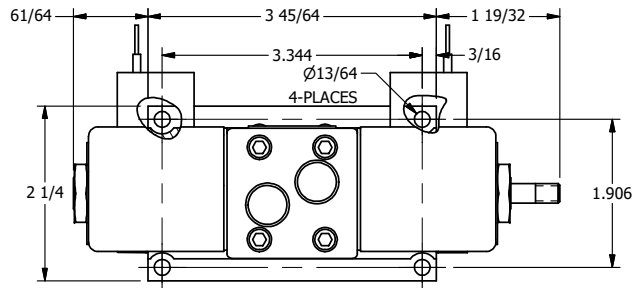

4

3

2

1

AAA
PRODUCTS
INTERNATIONAL

**AAA PRODUCTS
INTERNATIONAL**
7114 Harry Hines Blvd
Dallas, TX 75235

TITLE: 3/8" SUBPLATE, DBL SOL, 2 POS,
FRCTN POS, SOL RTRN, CLASSIC SOL,
LCKNG OVRD, THREADED INDCTR PIN

DRAWING NO.:
DIM_SS3POK

THE INFORMATION CONTAINED WITHIN THIS DOCUMENT IS PROPRIETARY TO AAA PRODUCTS AND MAY NOT BE DISCLOSED WITHOUT PRIOR WRITTEN CONSENT

4

3

2

B

B

A