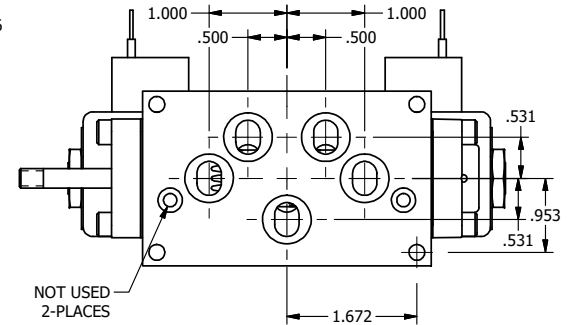

4

3

2

1

AAA
PRODUCTS
INTERNATIONAL

**AAA PRODUCTS
INTERNATIONAL**
7114 Harry Hines Blvd
Dallas, TX 75235

TITLE: 3/8" SUBPLATE, DBL SOL, 2 POS,
FRCTN POS, SOL RTRN, CLASSIC SOL,
LCKNG OVRD, THREADED INDCTR PIN

DRAWING NO.:
DIM_SS3POK

THE INFORMATION CONTAINED WITHIN THIS DOCUMENT IS PROPRIETARY TO AAA PRODUCTS AND MAY NOT BE DISCLOSED WITHOUT PRIOR WRITTEN CONSENT

4

3

2

B

B

A