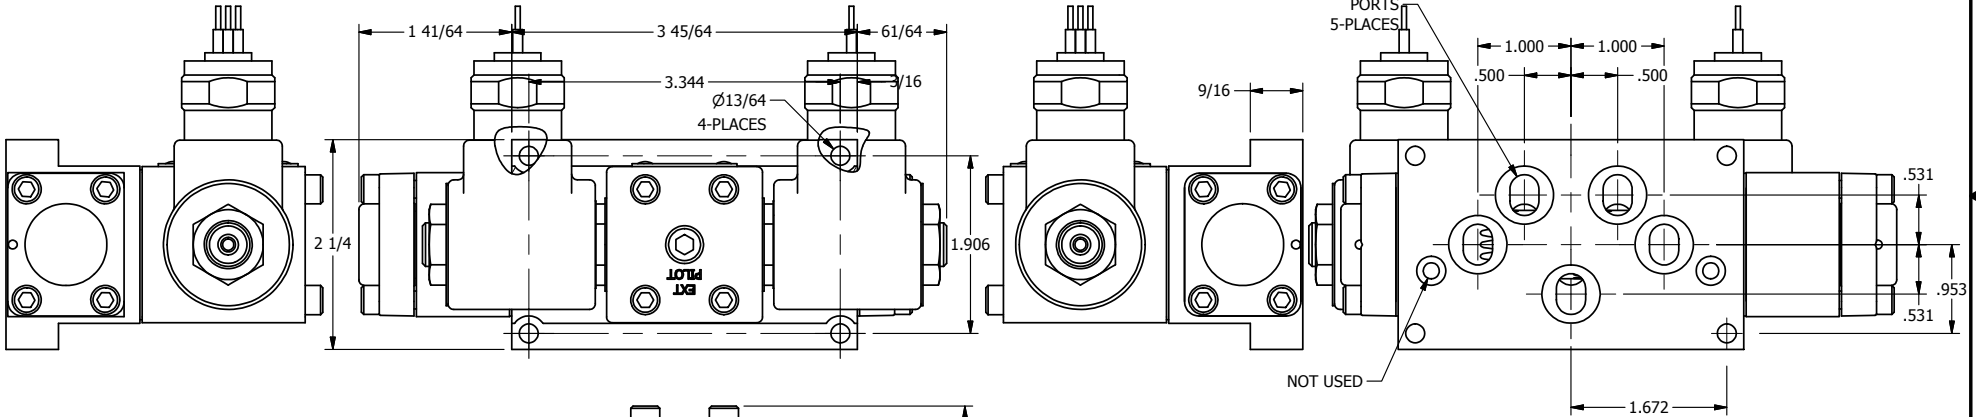

4

3

2

1

NOTES:
1) REMOTE PILOT CAN BE ROUTED THROUGH SUBPLATE CONNECTION.

AAA
PRODUCTS
INTERNATIONAL

**AAA PRODUCTS
INTERNATIONAL**
7114 Harry Hines Blvd
Dallas, TX 75235

TITLE: 3/8" SUBPLATE, DBL SOL, 2 POS,
DETENT, SOL RTRN, MOLD-OVER