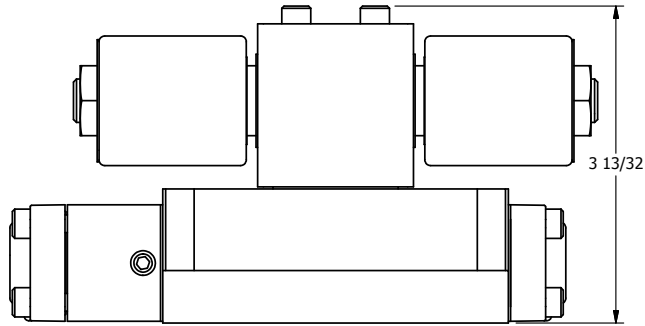

4

3

2

1

NOTES:
1) REMOTE PILOT CAN BE ROUTED THROUGH SUBPLATE CONNECTION.

AAA
PRODUCTS
INTERNATIONAL

**AAA PRODUCTS
INTERNATIONAL**
7114 Harry Hines Blvd
Dallas, TX 75235

TITLE: 3/8" SUBPLATE, DBL SOL, 2 POS,
DETENT, SOL RTRN, MOLD-OVER

DRAWING NO.:
DIM_SS3PMQ

THE INFORMATION CONTAINED WITHIN THIS DOCUMENT IS PROPRIETARY TO AAA PRODUCTS AND MAY NOT BE DISCLOSED WITHOUT PRIOR WRITTEN CONSENT

4

3

2

1

B

B