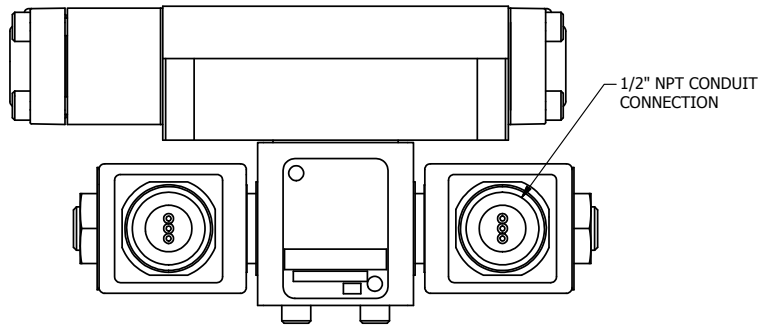

4

3

2

1

NOTES:
1) REMOTE PILOT CAN BE ROUTED THROUGH SUBPLATE CONNECTION.

AAA
PRODUCTS
INTERNATIONAL

**AAA PRODUCTS
INTERNATIONAL**
7114 Harry Hines Blvd
Dallas, TX 75235

TITLE: 3/8" SUBPLATE, DBL SOL, 2 POS,
DETENT, SOL RTRN, MOLD-OVER