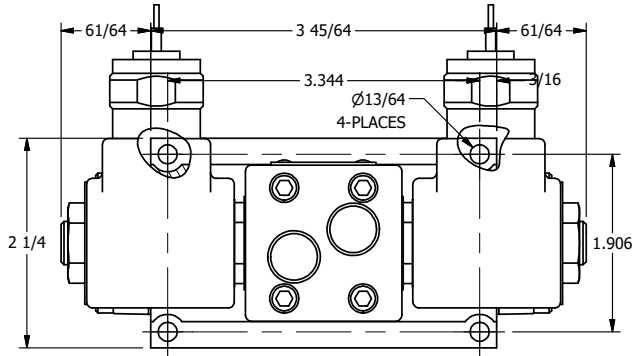

4

3

2

1

B

B

1/2" NPT CONDUIT CONNECTION

A

TITLE: 3/8" SUBPLATE, DBL SOL, 2 POS,
SOL RTN, MOLD-OVER,
LCKNG OVRD, TPD VENT

DRAWING NO.:
DIM_SS3PMOT

THE INFORMATION CONTAINED WITHIN THIS DOCUMENT IS PROPRIETARY TO AAA PRODUCTS AND MAY NOT BE DISCLOSED WITHOUT PRIOR WRITTEN CONSENT