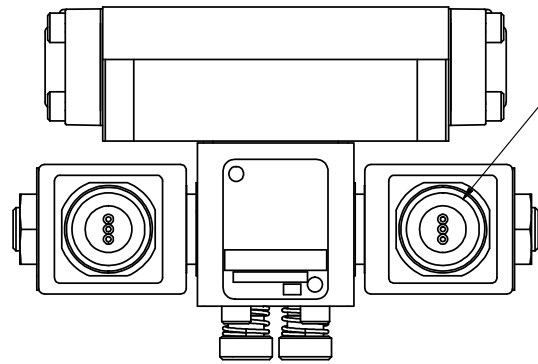

4

3

2

1

B

B

1/2" NPT CONDUIT CONNECTION

A

TITLE: 3/8" SUBPLATE, DBL SOL, 2 POS,
SOL RTN, MOLD-OVER,
LCKNG OVRD, TPD VENT

DRAWING NO.:
DIM_SS3PMOT

THE INFORMATION CONTAINED WITHIN THIS DOCUMENT IS PROPRIETARY TO AAA PRODUCTS AND MAY NOT BE DISCLOSED WITHOUT PRIOR WRITTEN CONSENT