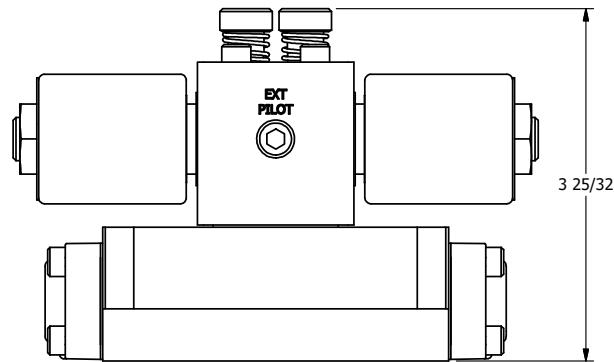

A

A

4

3

2

AAA
PRODUCTS
INTERNATIONAL

**AAA PRODUCTS
INTERNATIONAL**
7114 Harry Hines Blvd
Dallas, TX 75235

TITLE: 3/8" SUBPLATE, DBL SOL, 2 POS,
SOL RTN, MOLD-OVER,
LCKNG OVRD, TPD VENT

DRAWING NO.:
DIM_SS3PMOT

THE INFORMATION CONTAINED WITHIN THIS DOCUMENT IS PROPRIETARY TO AAA PRODUCTS AND MAY NOT BE DISCLOSED WITHOUT PRIOR WRITTEN CONSENT