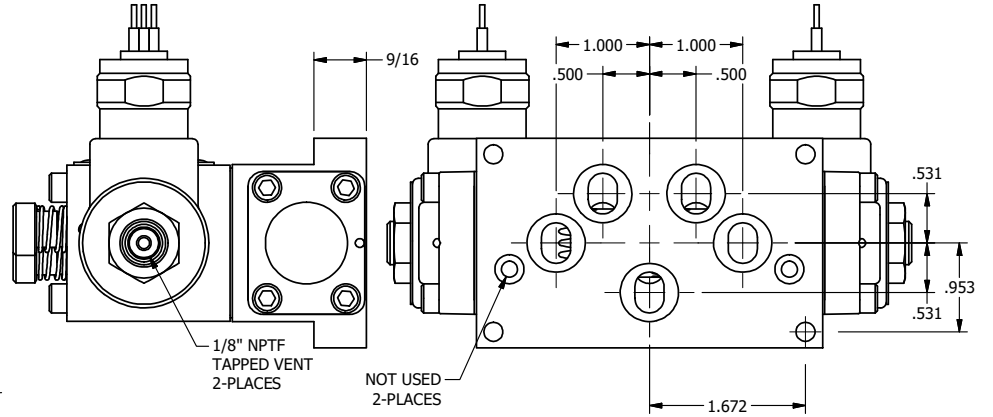

4

3

2

1

B

B

1/2" NPT CONDUIT CONNECTION

A

TITLE: 3/8" SUBPLATE, DBL SOL, 2 POS,
SOL RTN, MOLD-OVER,
LCKNG OVRD, TPD VENT

DRAWING NO.:
DIM_SS3PMOT

THE INFORMATION CONTAINED WITHIN THIS DOCUMENT IS PROPRIETARY TO AAA PRODUCTS AND MAY NOT BE DISCLOSED WITHOUT PRIOR WRITTEN CONSENT