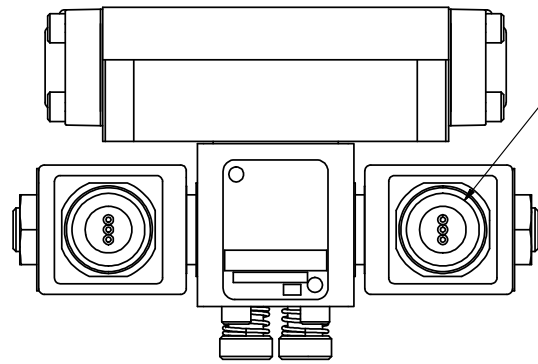

4

3

2

1

B

B

1/2" NPT CONDUIT CONNECTION

NOT USED 2-PLACES

TITLE: 3/8" SUBPLATE, DBL SOL, 2 POS,  
SOL RTN, MOLD-OVER,  
PUSH OVRD, TPD VENT

DRAWING NO.:  
DIM\_SS3PMOPT

THE INFORMATION CONTAINED WITHIN THIS DOCUMENT IS PROPRIETARY TO AAA PRODUCTS AND MAY NOT BE DISCLOSED WITHOUT PRIOR WRITTEN CONSENT