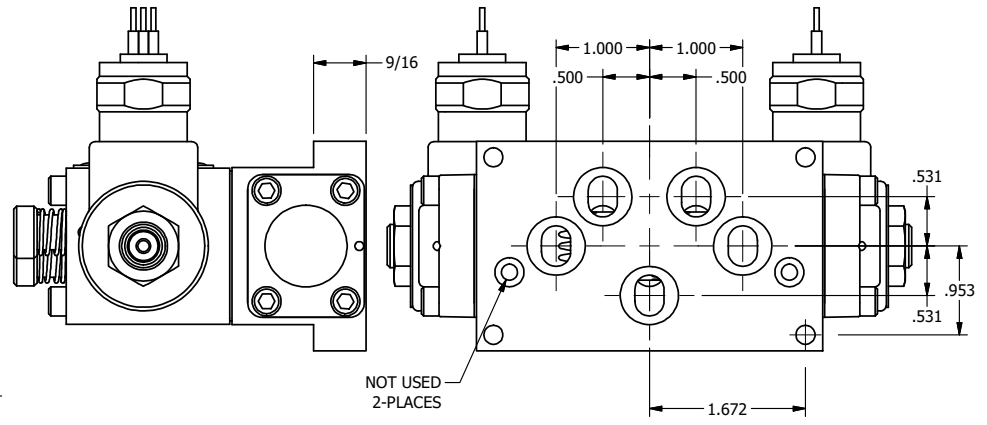

4

3

2

1

B

B

1/2" NPT CONDUIT CONNECTION

NOT USED 2-PLACES

TITLE: 3/8" SUBPLATE, DBL SOL, 2 POS,  
SOL RTN, MOLD-OVER,  
PUSH OVRD, TPD VENT

DRAWING NO.:  
DIM\_SS3PMOPT

THE INFORMATION CONTAINED WITHIN THIS DOCUMENT IS PROPRIETARY TO AAA PRODUCTS AND MAY NOT BE DISCLOSED WITHOUT PRIOR WRITTEN CONSENT