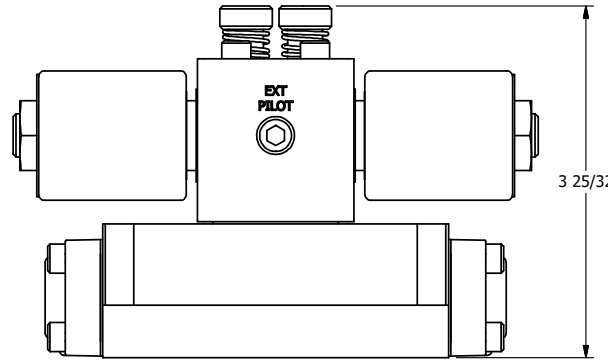

3 25/32

4

3

2

AAA
PRODUCTS
INTERNATIONAL

**AAA PRODUCTS
INTERNATIONAL**
7114 Harry Hines Blvd
Dallas, TX 75235

TITLE: 3/8" SUBPLATE, DBL SOL, 2 POS,
SOL RTN, MOLD-OVER,
PUSH OVRD, TPD VENT

DRAWING NO.:
DIM_SS3PMOPT

THE INFORMATION CONTAINED WITHIN THIS DOCUMENT IS PROPRIETARY TO AAA PRODUCTS AND MAY NOT BE DISCLOSED WITHOUT PRIOR WRITTEN CONSENT