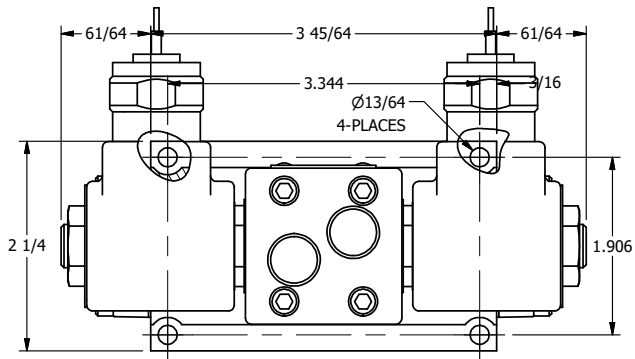

4

3

2

1

B

B

1/2" NPT CONDUIT CONNECTION

NOT USED 2-PLACES

TITLE: 3/8" SUBPLATE, DBL SOL, 2 POS,  
SOL RTN, MOLD-OVER,  
PUSH OVRD, TPD VENT

DRAWING NO.:  
DIM\_SS3PMOPT

THE INFORMATION CONTAINED WITHIN THIS DOCUMENT IS PROPRIETARY TO AAA PRODUCTS AND MAY NOT BE DISCLOSED WITHOUT PRIOR WRITTEN CONSENT