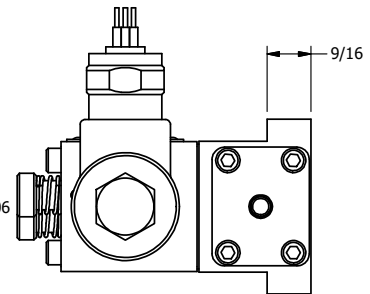

4

3

2

1

4

3

2

AAA
PRODUCTS
INTERNATIONAL

**AAA PRODUCTS
INTERNATIONAL**
7114 Harry Hines Blvd
Dallas, TX 75235

TITLE: 3/8" SUBPLATE, DBL SOL, 2 POS,
SOL RTN, MOLD-OVER,
PUSH OVRD, EXCLDR, THD PIN

DRAWING NO.:
DIM_SS3PMOPLK

THE INFORMATION CONTAINED WITHIN THIS DOCUMENT IS PROPRIETARY TO AAA PRODUCTS AND MAY NOT BE DISCLOSED WITHOUT PRIOR WRITTEN CONSENT