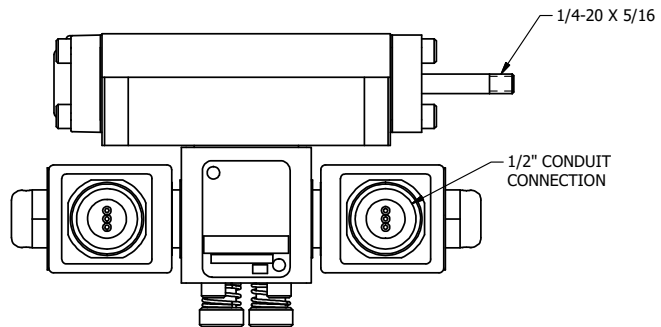

4

3

2

1

4

3

2

AAA
PRODUCTS
INTERNATIONAL

**AAA PRODUCTS
INTERNATIONAL**
7114 Harry Hines Blvd
Dallas, TX 75235

TITLE: 3/8" SUBPLATE, DBL SOL, 2 POS,
SOL RTN, MOLD-OVER,
PUSH OVRD, EXCLDR, THD PIN

DRAWING NO.:
DIM_SS3PMOPLK

THE INFORMATION CONTAINED WITHIN THIS DOCUMENT IS PROPRIETARY TO AAA PRODUCTS AND MAY NOT BE DISCLOSED WITHOUT PRIOR WRITTEN CONSENT