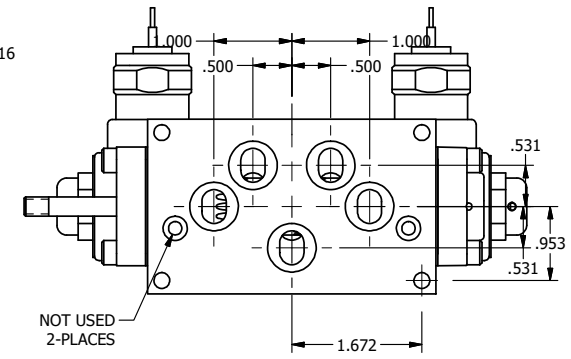

4

3

2

1

4

3

2

AAA
PRODUCTS
INTERNATIONAL

**AAA PRODUCTS
INTERNATIONAL**
7114 Harry Hines Blvd
Dallas, TX 75235

TITLE: 3/8" SUBPLATE, DBL SOL, 2 POS,
SOL RTN, MOLD-OVER,
PUSH OVRD, EXCLDR, THD PIN

DRAWING NO.:
DIM_SS3PMOPLK

THE INFORMATION CONTAINED WITHIN THIS DOCUMENT IS PROPRIETARY TO AAA PRODUCTS AND MAY NOT BE DISCLOSED WITHOUT PRIOR WRITTEN CONSENT