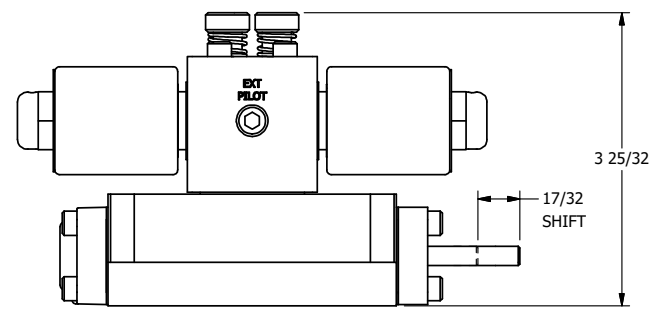

4

3

2

1

4

3

2

AAA
PRODUCTS
INTERNATIONAL

**AAA PRODUCTS
INTERNATIONAL**
7114 Harry Hines Blvd
Dallas, TX 75235

TITLE: 3/8" SUBPLATE, DBL SOL, 2 POS,
SOL RTN, MOLD-OVER,
PUSH OVRD, EXCLDR, THD PIN

DRAWING NO.:
DIM_SS3PMOPLK

THE INFORMATION CONTAINED WITHIN THIS DOCUMENT IS PROPRIETARY TO AAA PRODUCTS AND MAY NOT BE DISCLOSED WITHOUT PRIOR WRITTEN CONSENT