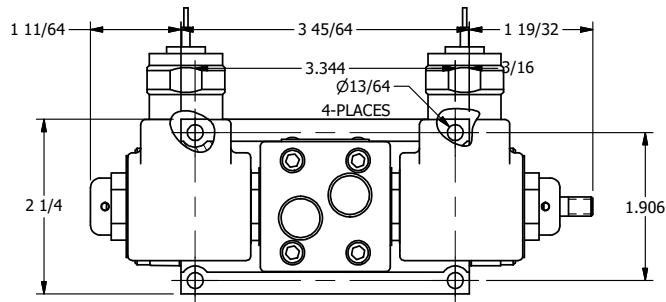

4

3

2

1

4

3

2

AAA
PRODUCTS
INTERNATIONAL

**AAA PRODUCTS
INTERNATIONAL**
7114 Harry Hines Blvd
Dallas, TX 75235

TITLE: 3/8" SUBPLATE, DBL SOL, 2 POS,
SOL RTN, MOLD-OVER,
PUSH OVRD, EXCLDR, THD PIN

DRAWING NO.:
DIM_SS3PMOPLK

THE INFORMATION CONTAINED WITHIN THIS DOCUMENT IS PROPRIETARY TO AAA PRODUCTS AND MAY NOT BE DISCLOSED WITHOUT PRIOR WRITTEN CONSENT