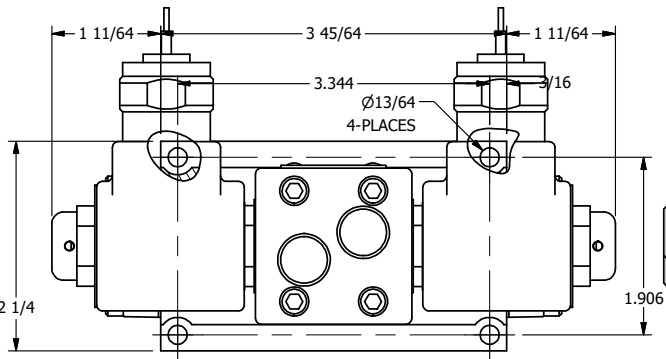

4

3

2

1

B

B

1/2" NPT CONDUIT CONNECTION

NOT USED 2-PLACES

A

A

4

3

2

AAA
PRODUCTS
INTERNATIONAL

**AAA PRODUCTS
INTERNATIONAL**
7114 Harry Hines Blvd
Dallas, TX 75235

TITLE: 3/8" SUBPLATE, DBL SOL, 2 POS,
FRICTN POS, SOL RTRN, MOLD-OVER,
PUSH OVRD, DUST EXCLUDER