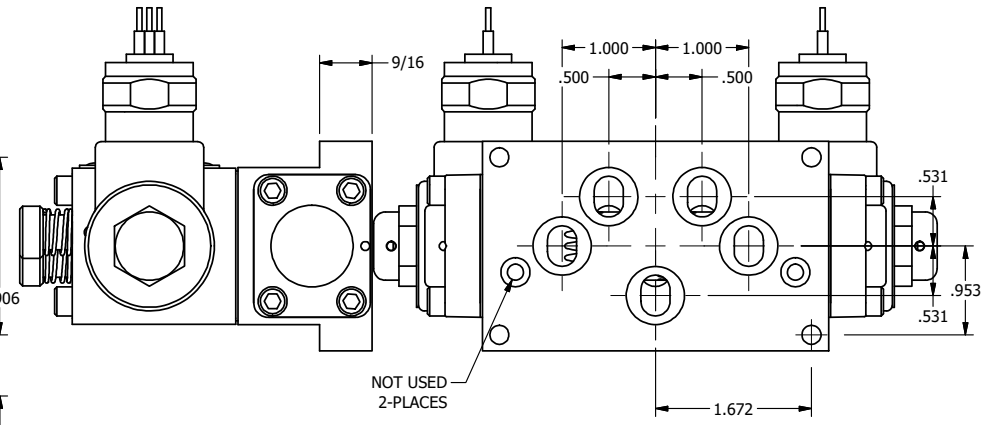

4

3

2

1

B

B

1/2" NPT CONDUIT CONNECTION

NOT USED 2-PLACES

A

A

4

3

2

AAA
PRODUCTS
INTERNATIONAL

**AAA PRODUCTS
INTERNATIONAL**
7114 Harry Hines Blvd
Dallas, TX 75235

TITLE: 3/8" SUBPLATE, DBL SOL, 2 POS,
FRICTN POS, SOL RTRN, MOLD-OVER,
PUSH OVRD, DUST EXCLUDER