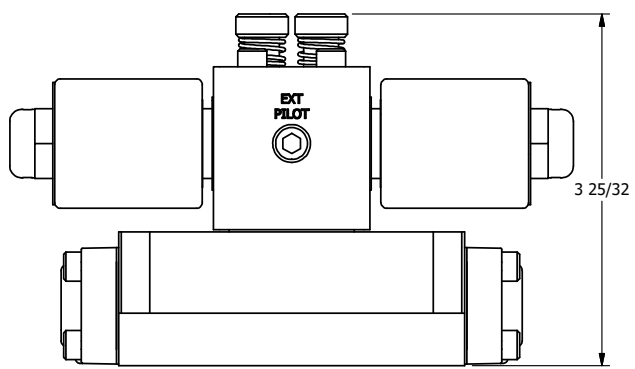

4

3

2

1

B

B

1/2" NPT CONDUIT CONNECTION

NOT USED 2-PLACES

A

A

4

3

2

AAA
PRODUCTS
INTERNATIONAL

**AAA PRODUCTS
INTERNATIONAL**
7114 Harry Hines Blvd
Dallas, TX 75235

TITLE: 3/8" SUBPLATE, DBL SOL, 2 POS,
FRICTN POS, SOL RTRN, MOLD-OVER,
PUSH OVRD, DUST EXCLUDER