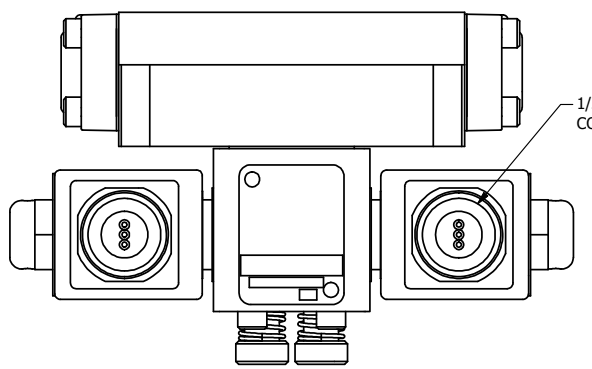

4

3

2

1

B

B

1/2" NPT CONDUIT CONNECTION

NOT USED 2-PLACES

A

A

4

3

2

AAA
PRODUCTS
INTERNATIONAL

**AAA PRODUCTS
INTERNATIONAL**
7114 Harry Hines Blvd
Dallas, TX 75235

TITLE: 3/8" SUBPLATE, DBL SOL, 2 POS,
FRICTN POS, SOL RTRN, MOLD-OVER,
PUSH OVRD, DUST EXCLUDER