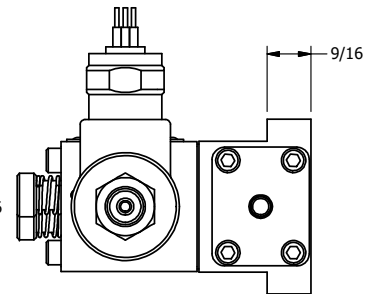

4

3

2

1

4

3

2

**AAA**  
PRODUCTS  
INTERNATIONAL

**AAA PRODUCTS  
INTERNATIONAL**  
7114 Harry Hines Blvd  
Dallas, TX 75235

TITLE: 3/8" SUBPLATE, DBL SOL, 2 POS,  
SOL RTN, MOLD-OVER,  
PUSH OVRD, THD PIN

DRAWING NO.:  
DIM\_SS3PMOPK

THE INFORMATION CONTAINED WITHIN THIS DOCUMENT IS PROPRIETARY TO AAA PRODUCTS AND MAY NOT BE DISCLOSED WITHOUT PRIOR WRITTEN CONSENT