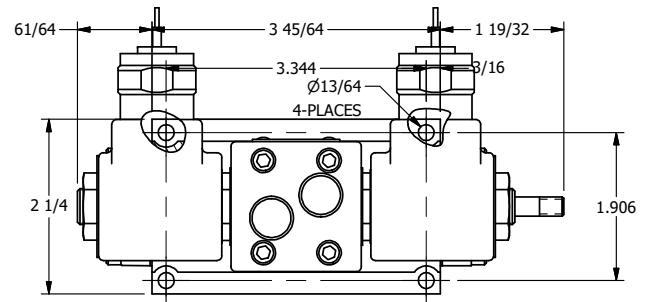

4

3

2

1

4

3

2

**AAA**  
PRODUCTS  
INTERNATIONAL

**AAA PRODUCTS  
INTERNATIONAL**  
7114 Harry Hines Blvd  
Dallas, TX 75235

TITLE: 3/8" SUBPLATE, DBL SOL, 2 POS,  
SOL RTN, MOLD-OVER,  
PUSH OVRD, THD PIN

DRAWING NO.:  
DIM\_SS3PMOPK

THE INFORMATION CONTAINED WITHIN THIS DOCUMENT IS PROPRIETARY TO AAA PRODUCTS AND MAY NOT BE DISCLOSED WITHOUT PRIOR WRITTEN CONSENT