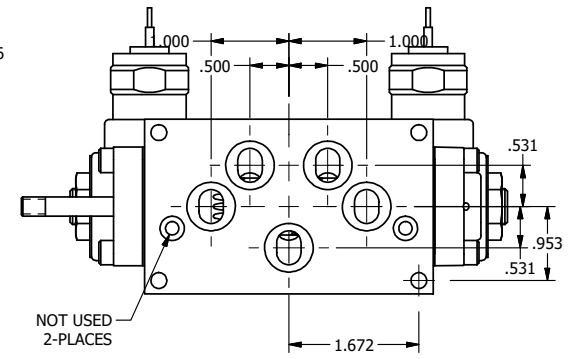

4

3

2

1

4

3

2

**AAA**  
PRODUCTS  
INTERNATIONAL

**AAA PRODUCTS  
INTERNATIONAL**  
7114 Harry Hines Blvd  
Dallas, TX 75235

TITLE: 3/8" SUBPLATE, DBL SOL, 2 POS,  
SOL RTN, MOLD-OVER,  
PUSH OVRD, THD PIN

DRAWING NO.:  
DIM\_SS3PMOPK

THE INFORMATION CONTAINED WITHIN THIS DOCUMENT IS PROPRIETARY TO AAA PRODUCTS AND MAY NOT BE DISCLOSED WITHOUT PRIOR WRITTEN CONSENT