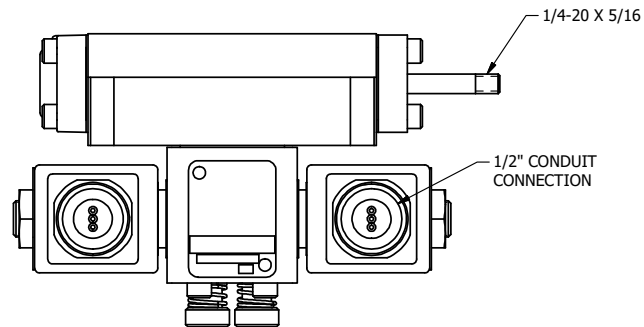

4

3

2

1

4

3

2

**AAA**  
PRODUCTS  
INTERNATIONAL

**AAA PRODUCTS  
INTERNATIONAL**  
7114 Harry Hines Blvd  
Dallas, TX 75235

TITLE: 3/8" SUBPLATE, DBL SOL, 2 POS,  
SOL RTN, MOLD-OVER,  
PUSH OVRD, THD PIN

DRAWING NO.:  
DIM\_SS3PMOPK

THE INFORMATION CONTAINED WITHIN THIS DOCUMENT IS PROPRIETARY TO AAA PRODUCTS AND MAY NOT BE DISCLOSED WITHOUT PRIOR WRITTEN CONSENT