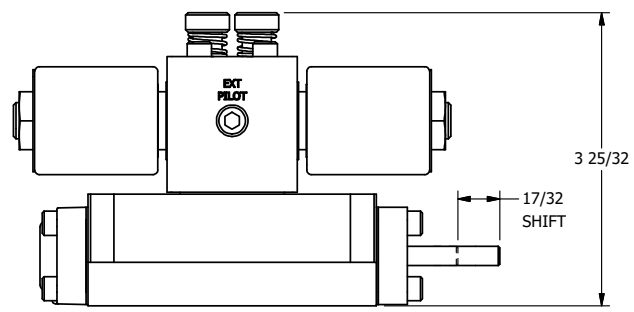

4

3

2

1

4

3

2

AAA
PRODUCTS
INTERNATIONAL

**AAA PRODUCTS
INTERNATIONAL**
7114 Harry Hines Blvd
Dallas, TX 75235

TITLE: 3/8" SUBPLATE, DBL SOL, 2 POS,
SOL RTN, MOLD-OVER,
PUSH OVRD, THD PIN

DRAWING NO.:
DIM_SS3PMOPK

THE INFORMATION CONTAINED WITHIN THIS DOCUMENT IS PROPRIETARY TO AAA PRODUCTS AND MAY NOT BE DISCLOSED WITHOUT PRIOR WRITTEN CONSENT