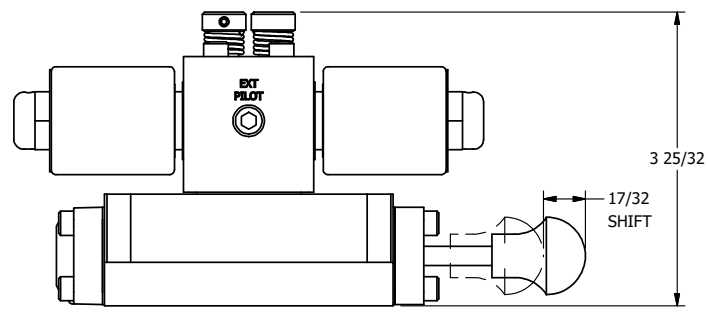

4

3

2

1

1/2" NPT CONDUIT CONNECTION

AAA
PRODUCTS
INTERNATIONAL

AAA PRODUCTS INTERNATIONAL
7114 Harry Hines Blvd
Dallas, TX 75235

TITLE: 3/8" SUBPLATE, DBL SOL, 2 POS,
SOL RTN, MOLD-OVER,
NON-LCKNG OVRD, EXCLDR, SPL OVRD