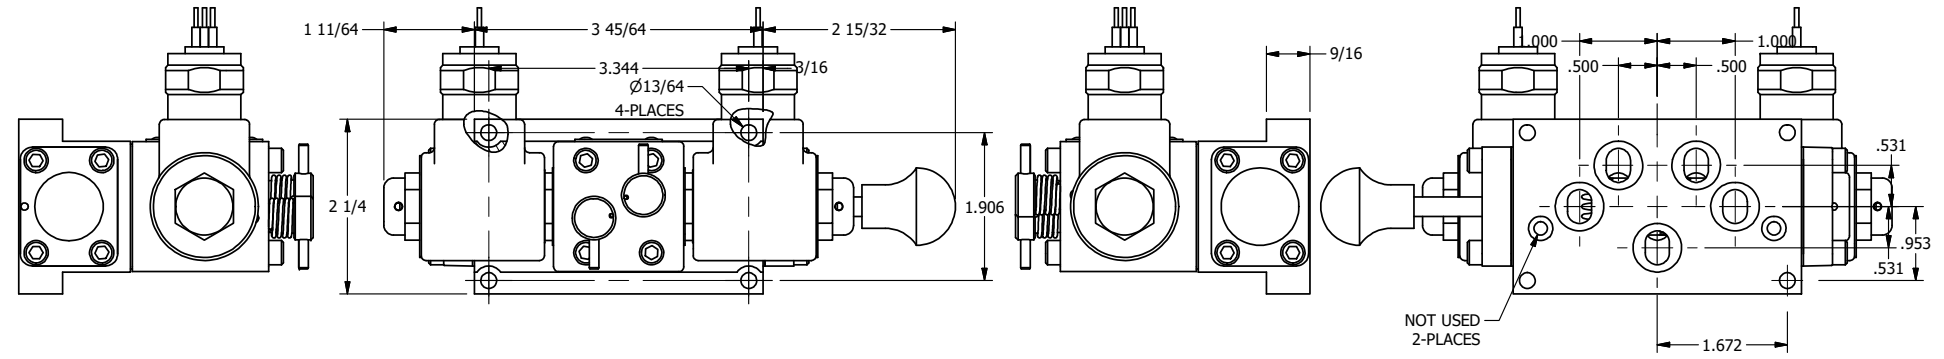

4

3

2

1

1/2" NPT CONDUIT CONNECTION

AAA
PRODUCTS
INTERNATIONAL

AAA PRODUCTS INTERNATIONAL
7114 Harry Hines Blvd
Dallas, TX 75235

TITLE: 3/8" SUBPLATE, DBL SOL, 2 POS,
SOL RTN, MOLD-OVER,
NON-LCKNG OVRD, EXCLDR, SPL OVRD