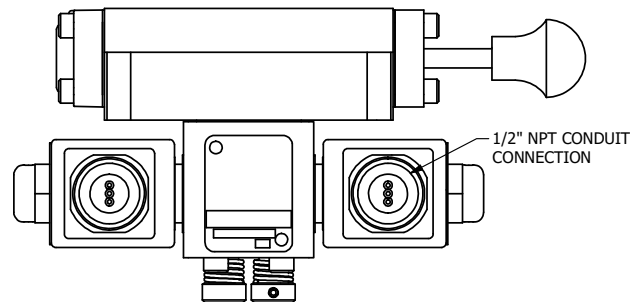

4

3

2

1

1/2" NPT CONDUIT CONNECTION

AAA
PRODUCTS
INTERNATIONAL

AAA PRODUCTS INTERNATIONAL
7114 Harry Hines Blvd
Dallas, TX 75235

TITLE: 3/8" SUBPLATE, DBL SOL, 2 POS,
SOL RTN, MOLD-OVER,
NON-LCKNG OVRD, EXCLDR, SPL OVRD