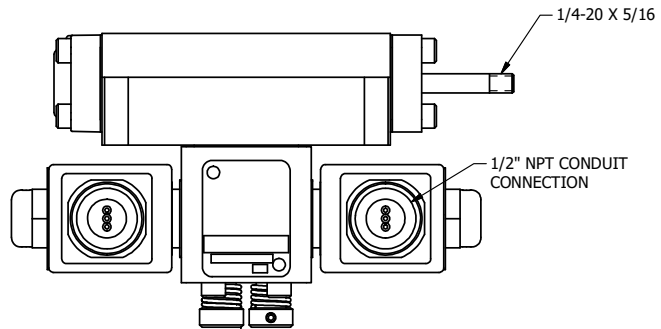

4

3

2

1

4

3

2

**AAA**  
PRODUCTS  
INTERNATIONAL

**AAA PRODUCTS  
INTERNATIONAL**  
7114 Harry Hines Blvd  
Dallas, TX 75235

TITLE: 3/8" SUBPLATE, DBL SOL, 2 POS,  
SOL RTN, MOLD-OVER,  
NON-LCKNG OVRD, EXCLDR, THD PIN

DRAWING NO.:  
DIM\_SS3PMONLK

THE INFORMATION CONTAINED WITHIN THIS DOCUMENT IS PROPRIETARY TO AAA PRODUCTS AND MAY NOT BE DISCLOSED WITHOUT PRIOR WRITTEN CONSENT