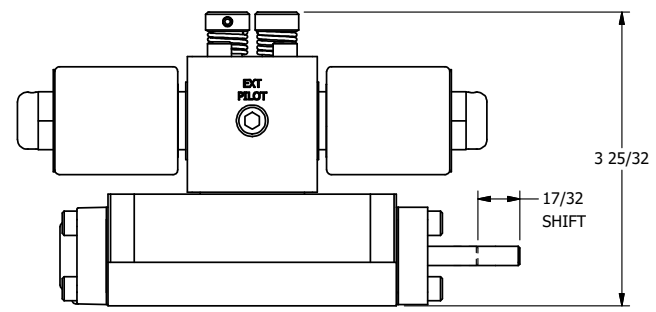

4

3

2

1

4

3

2

**AAA**  
PRODUCTS  
INTERNATIONAL

**AAA PRODUCTS  
INTERNATIONAL**  
7114 Harry Hines Blvd  
Dallas, TX 75235

TITLE: 3/8" SUBPLATE, DBL SOL, 2 POS,  
SOL RTN, MOLD-OVER,  
NON-LCKNG OVRD, EXCLDR, THD PIN

DRAWING NO.:  
DIM\_SS3PMONLK

THE INFORMATION CONTAINED WITHIN THIS DOCUMENT IS PROPRIETARY TO AAA PRODUCTS AND MAY NOT BE DISCLOSED WITHOUT PRIOR WRITTEN CONSENT