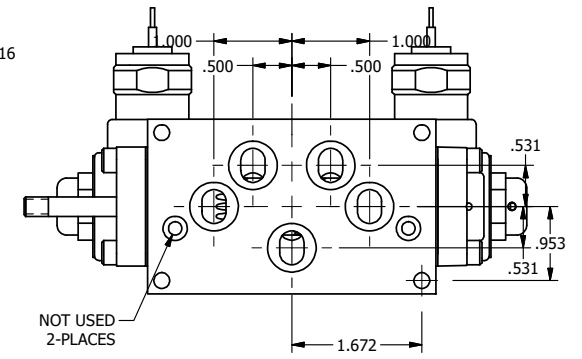

4

3

2

1

4

3

2

**AAA**  
PRODUCTS  
INTERNATIONAL

**AAA PRODUCTS  
INTERNATIONAL**  
7114 Harry Hines Blvd  
Dallas, TX 75235

TITLE: 3/8" SUBPLATE, DBL SOL, 2 POS,  
SOL RTN, MOLD-OVER,  
NON-LCKNG OVRD, EXCLDR, THD PIN

DRAWING NO.:  
DIM\_SS3PMONLK

THE INFORMATION CONTAINED WITHIN THIS DOCUMENT IS PROPRIETARY TO AAA PRODUCTS AND MAY NOT BE DISCLOSED WITHOUT PRIOR WRITTEN CONSENT