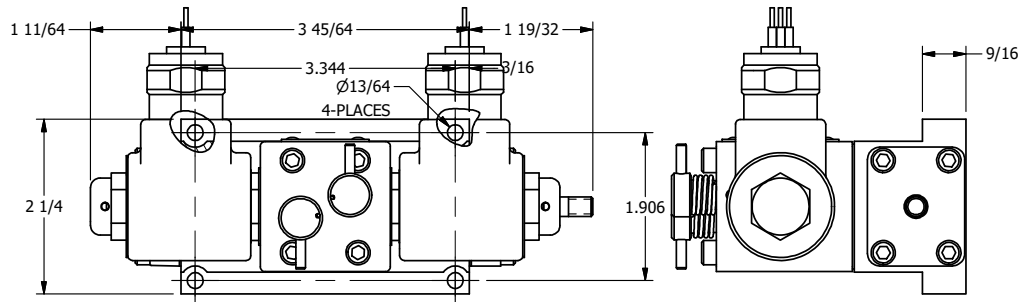

4

3

2

1

4

3

2

**AAA**  
PRODUCTS  
INTERNATIONAL

**AAA PRODUCTS  
INTERNATIONAL**  
7114 Harry Hines Blvd  
Dallas, TX 75235

TITLE: 3/8" SUBPLATE, DBL SOL, 2 POS,  
SOL RTN, MOLD-OVER,  
NON-LCKNG OVRD, EXCLDR, THD PIN

DRAWING NO.:  
DIM\_SS3PMONLK

THE INFORMATION CONTAINED WITHIN THIS DOCUMENT IS PROPRIETARY TO AAA PRODUCTS AND MAY NOT BE DISCLOSED WITHOUT PRIOR WRITTEN CONSENT