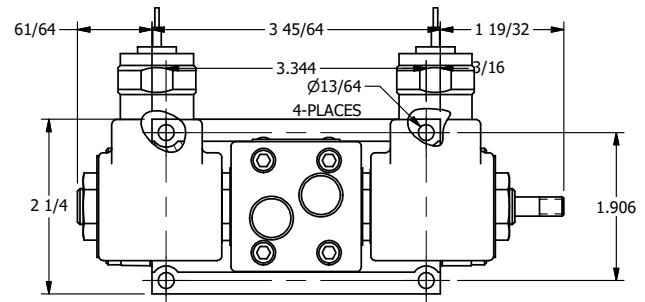

4

3

2

1

4

3

2

AAA
PRODUCTS
INTERNATIONAL

**AAA PRODUCTS
INTERNATIONAL**
7114 Harry Hines Blvd
Dallas, TX 75235

TITLE: 3/8" SUBPLATE, DBL SOL, 2 POS,
FRCTN POS, SOL RTRN, MOLD-OVER,
LCKNG OVRD, THREADED INDCTR PIN

DRAWING NO.:
DIM_SS3PMOK

THE INFORMATION CONTAINED WITHIN THIS DOCUMENT IS PROPRIETARY TO AAA PRODUCTS AND MAY NOT BE DISCLOSED WITHOUT PRIOR WRITTEN CONSENT