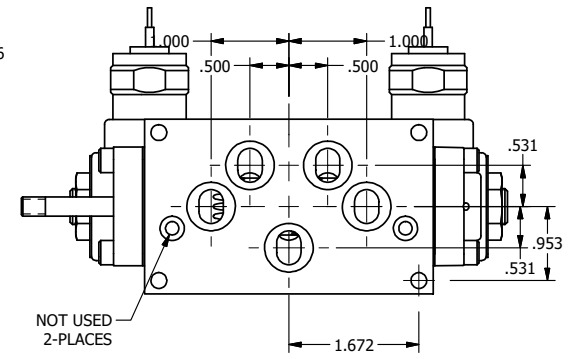

4

3

2

1

4

3

2

AAA
PRODUCTS
INTERNATIONAL

**AAA PRODUCTS
INTERNATIONAL**
7114 Harry Hines Blvd
Dallas, TX 75235

TITLE: 3/8" SUBPLATE, DBL SOL, 2 POS,
FRCTN POS, SOL RTRN, MOLD-OVER,
LCKNG OVRD, THREADED INDCTR PIN

DRAWING NO.:
DIM_SS3PMOK

THE INFORMATION CONTAINED WITHIN THIS DOCUMENT IS PROPRIETARY TO AAA PRODUCTS AND MAY NOT BE DISCLOSED WITHOUT PRIOR WRITTEN CONSENT