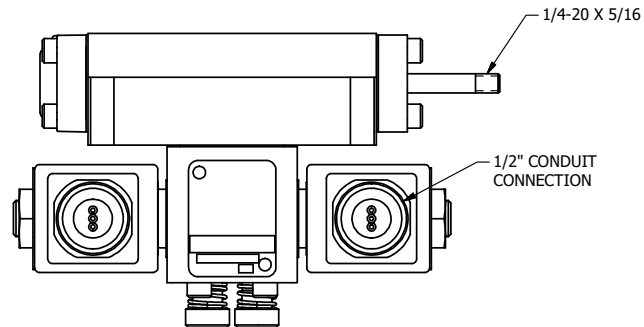

4

3

2

1

4

3

2

AAA
PRODUCTS
INTERNATIONAL

**AAA PRODUCTS
INTERNATIONAL**
7114 Harry Hines Blvd
Dallas, TX 75235

TITLE: 3/8" SUBPLATE, DBL SOL, 2 POS,
FRCTN POS, SOL RTRN, MOLD-OVER,
LCKNG OVRD, THREADED INDCTR PIN

DRAWING NO.:
DIM_SS3PMOK

THE INFORMATION CONTAINED WITHIN THIS DOCUMENT IS PROPRIETARY TO AAA PRODUCTS AND MAY NOT BE DISCLOSED WITHOUT PRIOR WRITTEN CONSENT