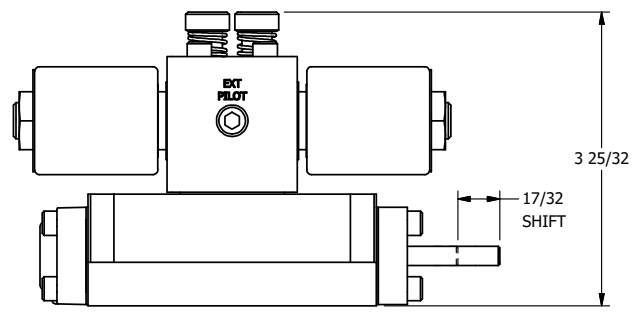

4

3

2

1

4

3

2

AAA
PRODUCTS
INTERNATIONAL

**AAA PRODUCTS
INTERNATIONAL**
7114 Harry Hines Blvd
Dallas, TX 75235

TITLE: 3/8" SUBPLATE, DBL SOL, 2 POS,
FRCTN POS, SOL RTRN, MOLD-OVER,
LCKNG OVRD, THREADED INDCTR PIN

DRAWING NO.:
DIM_SS3PMOK

THE INFORMATION CONTAINED WITHIN THIS DOCUMENT IS PROPRIETARY TO AAA PRODUCTS AND MAY NOT BE DISCLOSED WITHOUT PRIOR WRITTEN CONSENT