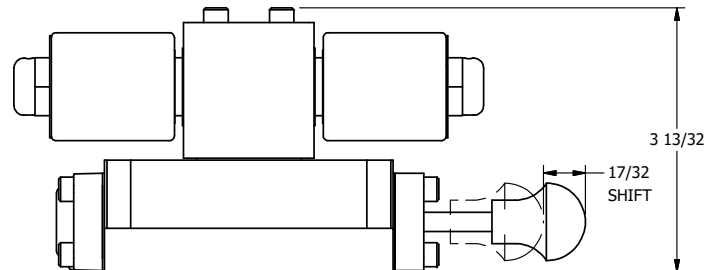

4

3

2

1

**AAA**  
PRODUCTS  
INTERNATIONAL

**AAA PRODUCTS  
INTERNATIONAL**  
7114 Harry Hines Blvd  
Dallas, TX 75235

TITLE: 3/8" SUBPLATE, DBL SOL, 2 POS,  
SOL RTN, MOLD-OVER,  
DUST EXCLDR, MAN SPL OVRD