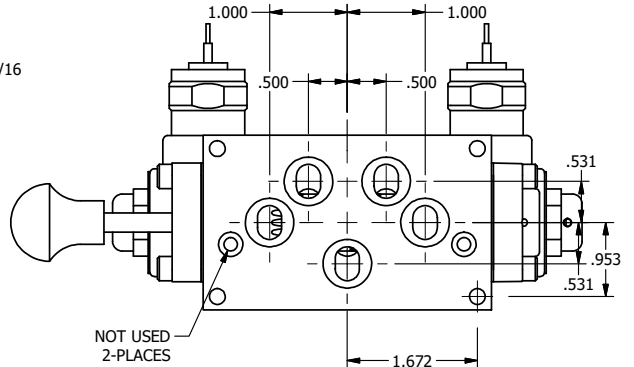

4

3

2

1

**AAA**  
PRODUCTS  
INTERNATIONAL

**AAA PRODUCTS  
INTERNATIONAL**  
7114 Harry Hines Blvd  
Dallas, TX 75235

TITLE: 3/8" SUBPLATE, DBL SOL, 2 POS,  
SOL RTN, MOLD-OVER,  
DUST EXCLDR, MAN SPL OVRD

DRAWING NO.:  
DIM\_SS3PML0S

THE INFORMATION CONTAINED WITHIN THIS DOCUMENT IS PROPRIETARY TO AAA PRODUCTS AND MAY NOT BE DISCLOSED WITHOUT PRIOR WRITTEN CONSENT

4

3

2

B

B

A