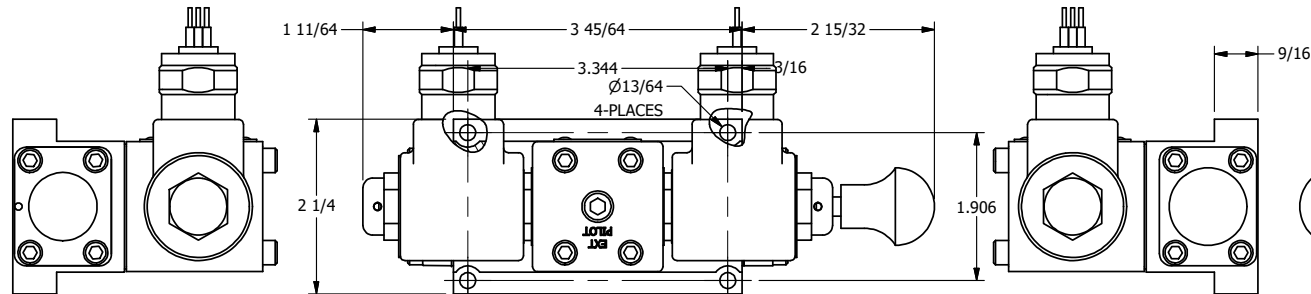

4

3

2

1

**AAA**  
PRODUCTS  
INTERNATIONAL

**AAA PRODUCTS  
INTERNATIONAL**  
7114 Harry Hines Blvd  
Dallas, TX 75235

TITLE: 3/8" SUBPLATE, DBL SOL, 2 POS,  
SOL RTN, MOLD-OVER,  
DUST EXCLDR, MAN SPL OVRD