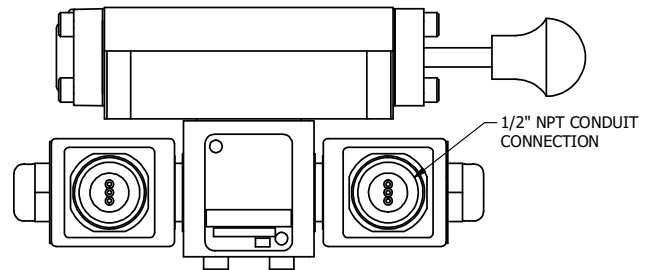

4

3

2

1

**AAA**  
PRODUCTS  
INTERNATIONAL

**AAA PRODUCTS  
INTERNATIONAL**  
7114 Harry Hines Blvd  
Dallas, TX 75235

TITLE: 3/8" SUBPLATE, DBL SOL, 2 POS,  
SOL RTN, MOLD-OVER,  
DUST EXCLDR, MAN SPL OVRD