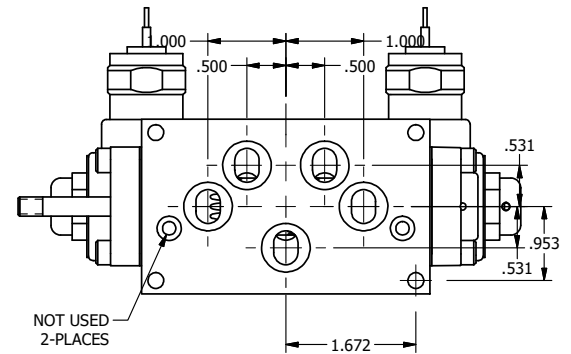

4

3

2

1

4

3

2

**AAA**  
PRODUCTS  
INTERNATIONAL

**AAA PRODUCTS  
INTERNATIONAL**  
7114 Harry Hines Blvd  
Dallas, TX 75235

TITLE: 3/8" SUBPLATE, DBL SOL, 2 POS,  
SOL RTN, MOLD-OVER,  
DUST EXCLDR, THD INDCTR PIN

DRAWING NO.:  
DIM\_SS3PMLK

THE INFORMATION CONTAINED WITHIN THIS DOCUMENT IS PROPRIETARY TO AAA PRODUCTS AND MAY NOT BE DISCLOSED WITHOUT PRIOR WRITTEN CONSENT