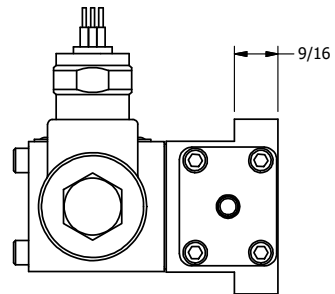

4

3

2

1

4

3

2

**AAA**  
PRODUCTS  
INTERNATIONAL

**AAA PRODUCTS  
INTERNATIONAL**  
7114 Harry Hines Blvd  
Dallas, TX 75235

TITLE: 3/8" SUBPLATE, DBL SOL, 2 POS,  
SOL RTN, MOLD-OVER,  
DUST EXCLDR, THD INDCTR PIN

DRAWING NO.:  
DIM\_SS3PMLK

THE INFORMATION CONTAINED WITHIN THIS DOCUMENT IS PROPRIETARY TO AAA PRODUCTS AND MAY NOT BE DISCLOSED WITHOUT PRIOR WRITTEN CONSENT