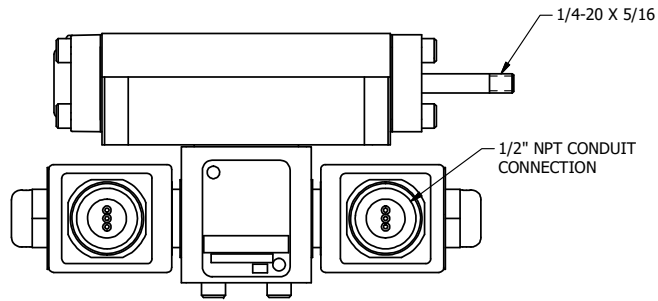

4

3

2

1

4

3

2

**AAA**  
PRODUCTS  
INTERNATIONAL

**AAA PRODUCTS  
INTERNATIONAL**  
7114 Harry Hines Blvd  
Dallas, TX 75235

TITLE: 3/8" SUBPLATE, DBL SOL, 2 POS,  
SOL RTN, MOLD-OVER,  
DUST EXCLDR, THD INDCTR PIN

DRAWING NO.:  
DIM\_SS3PMLK

THE INFORMATION CONTAINED WITHIN THIS DOCUMENT IS PROPRIETARY TO AAA PRODUCTS AND MAY NOT BE DISCLOSED WITHOUT PRIOR WRITTEN CONSENT