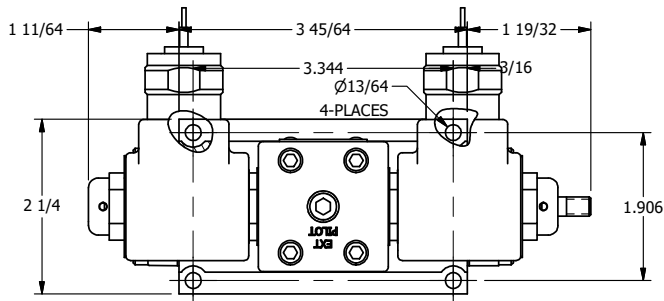

4

3

2

1

4

3

2

**AAA**  
PRODUCTS  
INTERNATIONAL

**AAA PRODUCTS  
INTERNATIONAL**  
7114 Harry Hines Blvd  
Dallas, TX 75235

TITLE: 3/8" SUBPLATE, DBL SOL, 2 POS,  
SOL RTN, MOLD-OVER,  
DUST EXCLDR, THD INDCTR PIN

DRAWING NO.:  
DIM\_SS3PMLK

THE INFORMATION CONTAINED WITHIN THIS DOCUMENT IS PROPRIETARY TO AAA PRODUCTS AND MAY NOT BE DISCLOSED WITHOUT PRIOR WRITTEN CONSENT