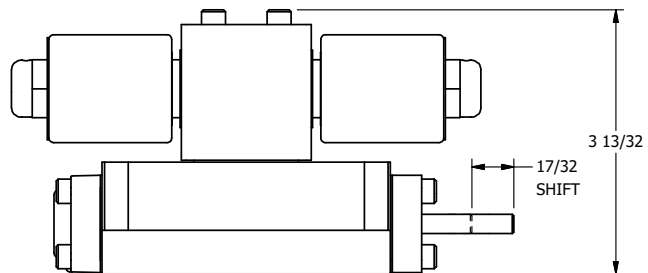

4

3

2

1

4

3

2

**AAA**  
PRODUCTS  
INTERNATIONAL

**AAA PRODUCTS  
INTERNATIONAL**  
7114 Harry Hines Blvd  
Dallas, TX 75235

TITLE: 3/8" SUBPLATE, DBL SOL, 2 POS,  
SOL RTN, MOLD-OVER,  
DUST EXCLDR, THD INDCTR PIN

DRAWING NO.:  
DIM\_SS3PMLK

THE INFORMATION CONTAINED WITHIN THIS DOCUMENT IS PROPRIETARY TO AAA PRODUCTS AND MAY NOT BE DISCLOSED WITHOUT PRIOR WRITTEN CONSENT