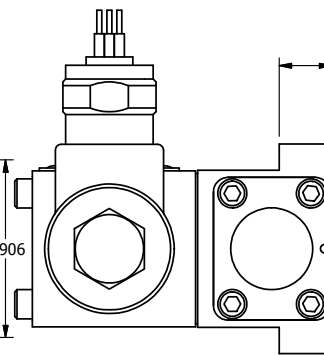

4

3

2

1

AAA
PRODUCTS
INTERNATIONAL

**AAA PRODUCTS
INTERNATIONAL**
7114 Harry Hines Blvd
Dallas, TX 75235

TITLE: 3/8" SUBPLATE, DBL SOL, 2 POS,
FRICTION POS, SOL RTRN,
MOLD-OVER, DUST EXCLDR

DRAWING NO.:
DIM_SS3PML