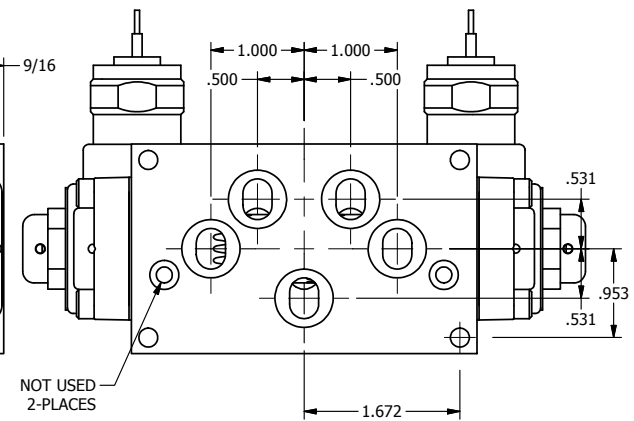

4

3

2

1

AAA
PRODUCTS
INTERNATIONAL

**AAA PRODUCTS
INTERNATIONAL**
7114 Harry Hines Blvd
Dallas, TX 75235

TITLE: 3/8" SUBPLATE, DBL SOL, 2 POS,
FRICTION POS, SOL RTRN,
MOLD-OVER, DUST EXCLDR

DRAWING NO.:
DIM_SS3PML