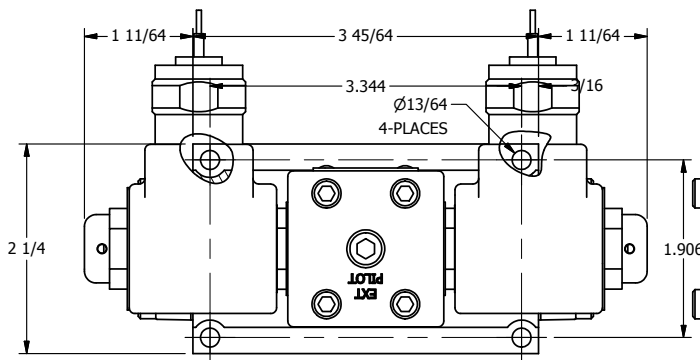

4

3

2

1

AAA
PRODUCTS
INTERNATIONAL

**AAA PRODUCTS
INTERNATIONAL**
7114 Harry Hines Blvd
Dallas, TX 75235

TITLE: 3/8" SUBPLATE, DBL SOL, 2 POS,
FRICTION POS, SOL RTRN,
MOLD-OVER, DUST EXCLDR

DRAWING NO.:
DIM_SS3PML