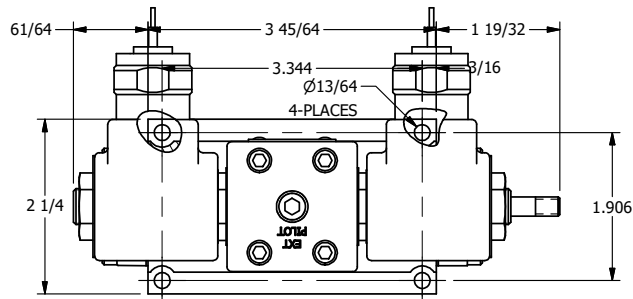

4

3

2

1

4

3

2

AAA
PRODUCTS
INTERNATIONAL

**AAA PRODUCTS
INTERNATIONAL**
7114 Harry Hines Blvd
Dallas, TX 75235

TITLE: 3/8" SUBPLATE, DBL SOL, 2 POS,
FRICTION POS, SOL RTRN,
MOLD-OVER, SPOOL INDICATOR

DRAWING NO.:
DIM_SS3PMK

THE INFORMATION CONTAINED WITHIN THIS DOCUMENT IS PROPRIETARY TO AAA PRODUCTS AND MAY NOT BE DISCLOSED WITHOUT PRIOR WRITTEN CONSENT