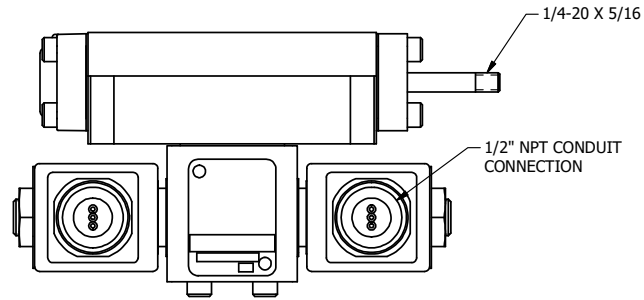

4

3

2

1

4

3

2

AAA
PRODUCTS
INTERNATIONAL

**AAA PRODUCTS
INTERNATIONAL**
7114 Harry Hines Blvd
Dallas, TX 75235

TITLE: 3/8" SUBPLATE, DBL SOL, 2 POS,
FRICTION POS, SOL RTRN,
MOLD-OVER, SPOOL INDICATOR

DRAWING NO.:
DIM_SS3PMK

THE INFORMATION CONTAINED WITHIN THIS DOCUMENT IS PROPRIETARY TO AAA PRODUCTS AND MAY NOT BE DISCLOSED WITHOUT PRIOR WRITTEN CONSENT