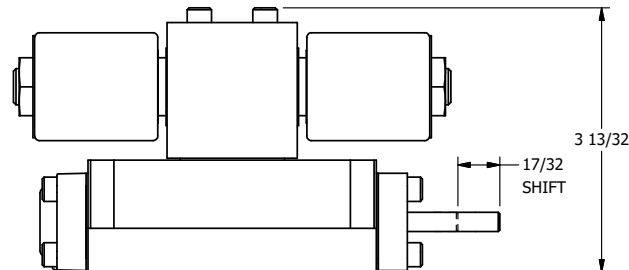

4

3

2

1

4

3

2

AAA
PRODUCTS
INTERNATIONAL

**AAA PRODUCTS
INTERNATIONAL**
7114 Harry Hines Blvd
Dallas, TX 75235

TITLE: 3/8" SUBPLATE, DBL SOL, 2 POS,
FRICTION POS, SOL RTRN,
MOLD-OVER, SPOOL INDICATOR

DRAWING NO.:
DIM_SS3PMK

THE INFORMATION CONTAINED WITHIN THIS DOCUMENT IS PROPRIETARY TO AAA PRODUCTS AND MAY NOT BE DISCLOSED WITHOUT PRIOR WRITTEN CONSENT