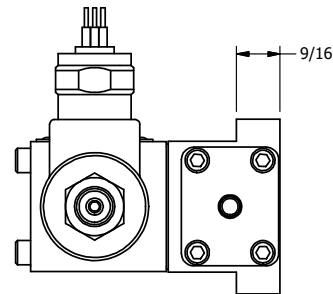

4

3

2

1

4

3

2

AAA
PRODUCTS
INTERNATIONAL

**AAA PRODUCTS
INTERNATIONAL**
7114 Harry Hines Blvd
Dallas, TX 75235

TITLE: 3/8" SUBPLATE, DBL SOL, 2 POS,
FRICTION POS, SOL RTRN,
MOLD-OVER, SPOOL INDICATOR

DRAWING NO.:
DIM_SS3PMK

THE INFORMATION CONTAINED WITHIN THIS DOCUMENT IS PROPRIETARY TO AAA PRODUCTS AND MAY NOT BE DISCLOSED WITHOUT PRIOR WRITTEN CONSENT