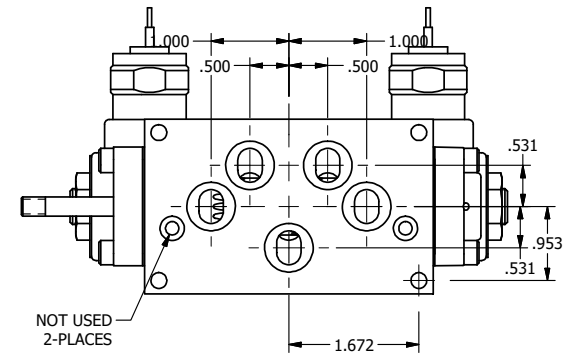

4

3

2

1

4

3

2

AAA
PRODUCTS
INTERNATIONAL

**AAA PRODUCTS
INTERNATIONAL**
7114 Harry Hines Blvd
Dallas, TX 75235

TITLE: 3/8" SUBPLATE, DBL SOL, 2 POS,
FRICTION POS, SOL RTRN,
MOLD-OVER, SPOOL INDICATOR

DRAWING NO.:
DIM_SS3PMK

THE INFORMATION CONTAINED WITHIN THIS DOCUMENT IS PROPRIETARY TO AAA PRODUCTS AND MAY NOT BE DISCLOSED WITHOUT PRIOR WRITTEN CONSENT