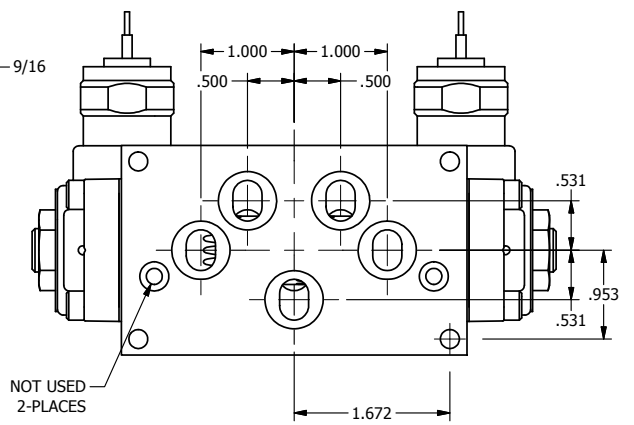

1/2" NPT CONDUIT
3-WIRE CONNECTION

AAA
PRODUCTS
INTERNATIONAL

**AAA PRODUCTS
INTERNATIONAL**
7114 Harry Hines Blvd
Dallas, TX 75235

TITLE: 3/8" SUBPLATE, DBL SOL, 2 POS,
FRICTION POS, SOL RTRN,
MOLD-OVER