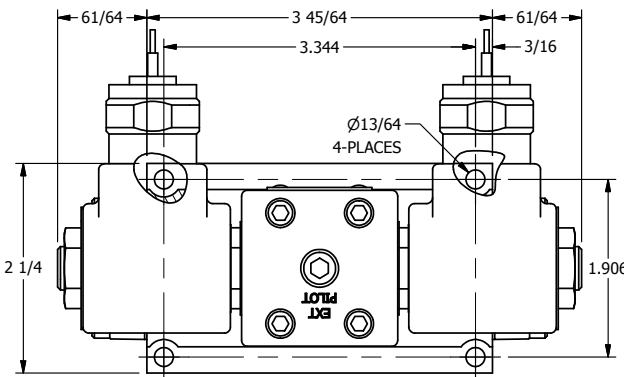

4

3

2

1

B

B

A

A

1/2" NPT CONDUIT
3-WIRE CONNECTION

AAA
PRODUCTS
INTERNATIONAL

**AAA PRODUCTS
INTERNATIONAL**
7114 Harry Hines Blvd
Dallas, TX 75235

TITLE: 3/8" SUBPLATE, DBL SOL, 2 POS,
FRICTION POS, SOL RTRN,
MOLD-OVER