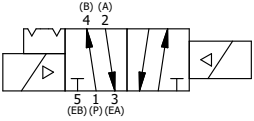

NOTES:
 1) REMOTE PILOT CAN BE ROUTED THROUGH SUBPLATE CONNECTION.

AAA
 PRODUCTS
 INTERNATIONAL
 7114 Harry Hines Blvd
 Dallas, TX 75235

TITLE: 3/8" SUBPLATE, DBL SOL, 2 POS,
 DTNT, SOL RTRN, CLASSIC,
 DUST EXCLDR