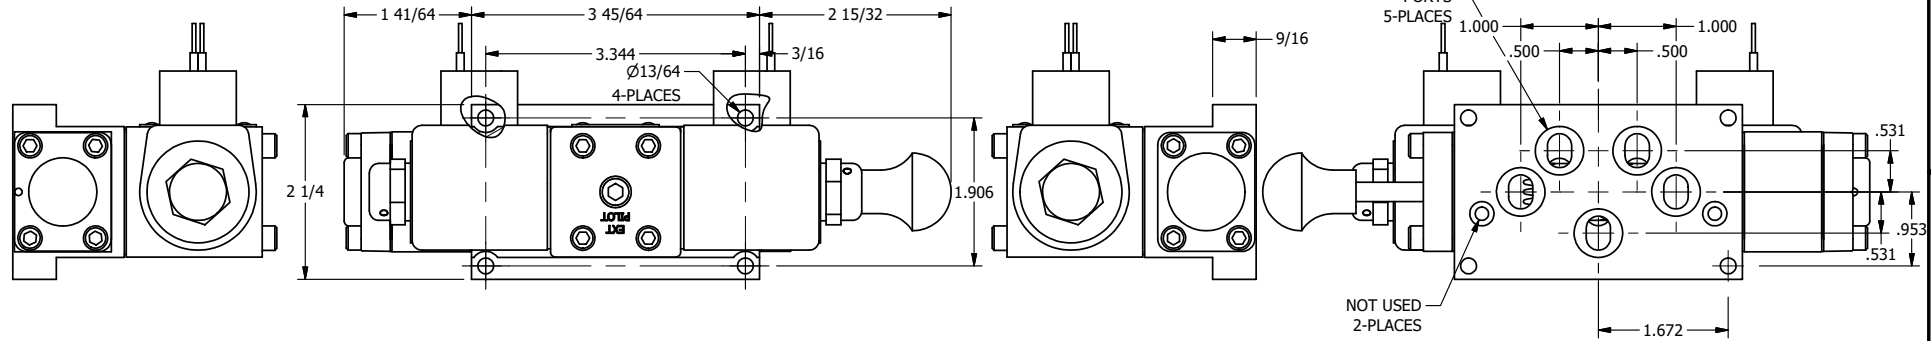

4

3

2

1

AAA
PRODUCTS
INTERNATIONAL

**AAA PRODUCTS
INTERNATIONAL**
7114 Harry Hines Blvd
Dallas, TX 75235

TITLE: 3/8" SUBPLATE, DBL SOL, 2 POS,
DTNT, SOL RTRN, CLASSIC,
DUST EXCLDR, SPL OVRD

DRAWING NO.:
DIM_SS3PLOSQ