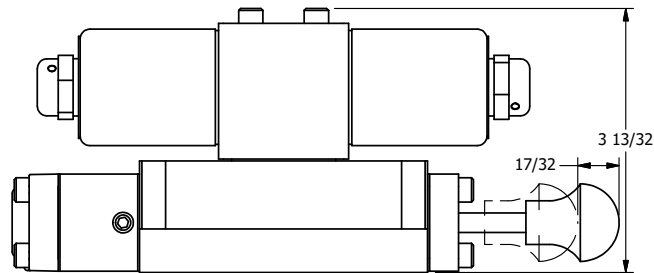

4

3

2

1

AAA
PRODUCTS
INTERNATIONAL

**AAA PRODUCTS
INTERNATIONAL**
7114 Harry Hines Blvd
Dallas, TX 75235

TITLE: 3/8" SUBPLATE, DBL SOL, 2 POS,
DTNT, SOL RTRN, CLASSIC,
DUST EXCLDR, SPL OVRD

DRAWING NO.:
DIM_SS3PLOSQ