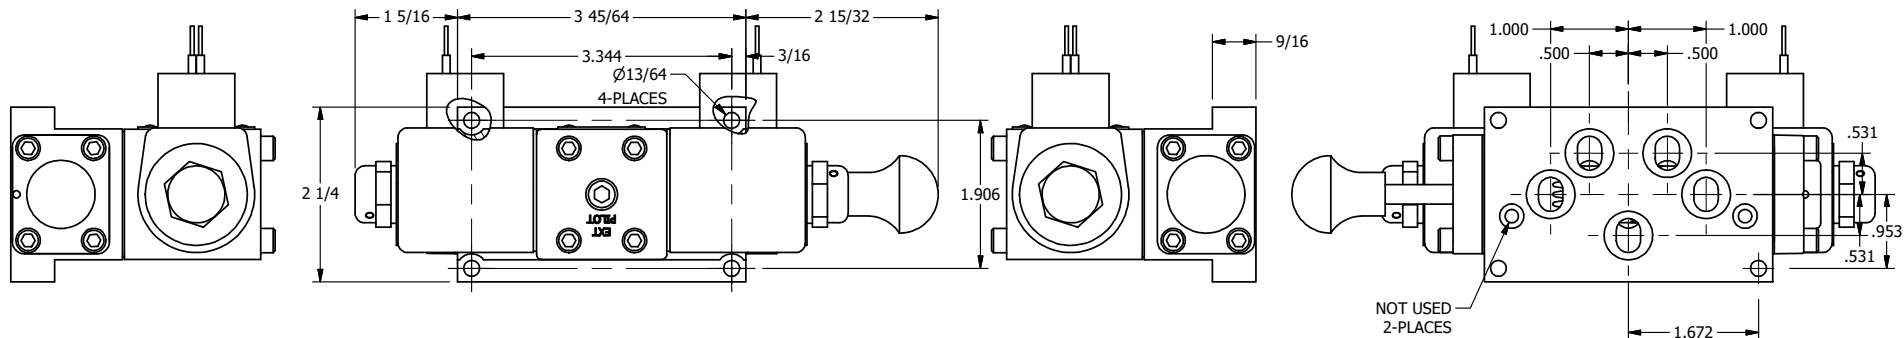

4

3

2

1

AAA
PRODUCTS
INTERNATIONAL

**AAA PRODUCTS
INTERNATIONAL**
7114 Harry Hines Blvd
Dallas, TX 75235

TITLE: 3/8" SUBPLATE, DBL SOL, 2 POS,
SOL RTN, CLASSIC SOL,
DUST EXCLDR, MAN SPL OVRD

DRAWING NO.:
DIM_SS3PLOS