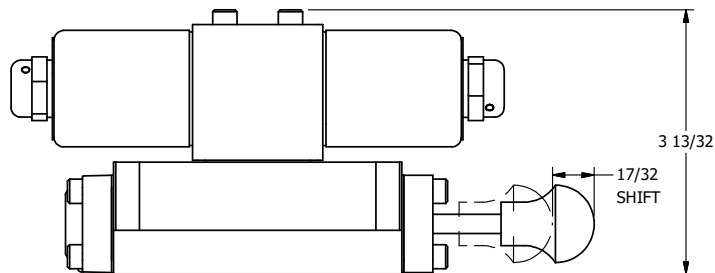

4

3

2

1

AAA
PRODUCTS
INTERNATIONAL

**AAA PRODUCTS
INTERNATIONAL**
7114 Harry Hines Blvd
Dallas, TX 75235

TITLE: 3/8" SUBPLATE, DBL SOL, 2 POS,
SOL RTN, CLASSIC SOL,
DUST EXCLDR, MAN SPL OVRD

DRAWING NO.:
DIM_SS3PLOS