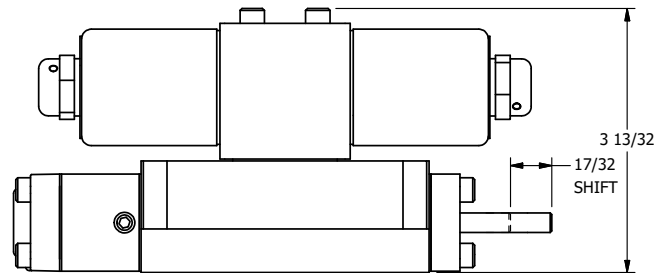

4

3

2

1

AAA
PRODUCTS
INTERNATIONAL

**AAA PRODUCTS
INTERNATIONAL**
7114 Harry Hines Blvd
Dallas, TX 75235

TITLE: 3/8" SUBPLATE, DBL SOL, 2 POS,
DTNT, SOL RTRN, CLASSIC,
DUST EXCLDR, THD INDCTR PIN

DRAWING NO.:
DIM_SS3PLKQ