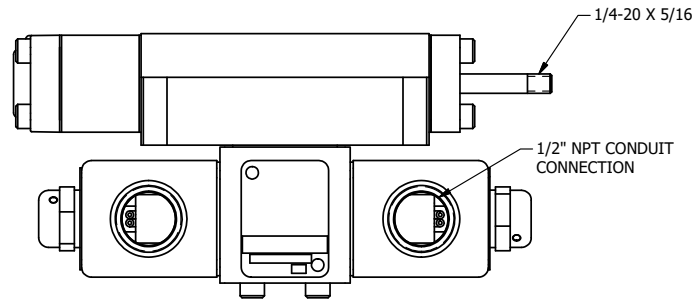

4

3

2

1

AAA
PRODUCTS
INTERNATIONAL

**AAA PRODUCTS
INTERNATIONAL**
7114 Harry Hines Blvd
Dallas, TX 75235

TITLE: 3/8" SUBPLATE, DBL SOL, 2 POS,
DTNT, SOL RTRN, CLASSIC,
DUST EXCLDR, THD INDCTR PIN

DRAWING NO.:
DIM_SS3PLKQ