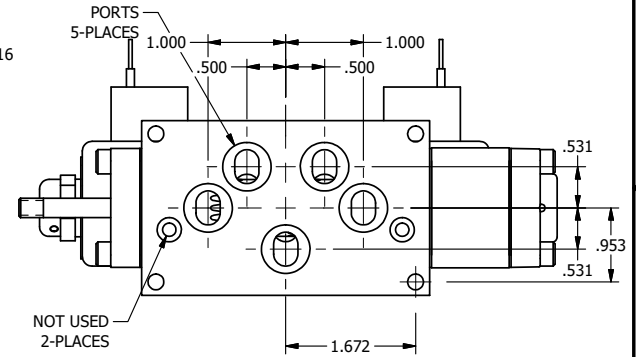

4

3

2

1

AAA
PRODUCTS
INTERNATIONAL

**AAA PRODUCTS
INTERNATIONAL**
7114 Harry Hines Blvd
Dallas, TX 75235

TITLE: 3/8" SUBPLATE, DBL SOL, 2 POS,
DTNT, SOL RTRN, CLASSIC,
DUST EXCLDR, THD INDCTR PIN

DRAWING NO.:
DIM_SS3PLKQ