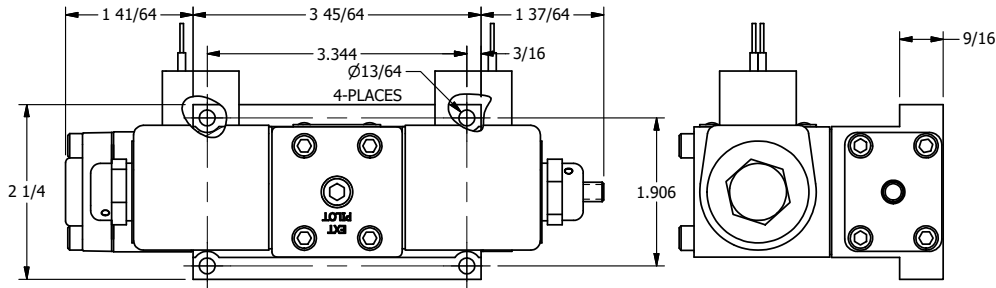

4

3

2

1

AAA
PRODUCTS
INTERNATIONAL

**AAA PRODUCTS
INTERNATIONAL**
7114 Harry Hines Blvd
Dallas, TX 75235

TITLE: 3/8" SUBPLATE, DBL SOL, 2 POS,
DTNT, SOL RTRN, CLASSIC,
DUST EXCLDR, THD INDCTR PIN

DRAWING NO.:
DIM_SS3PLKQ