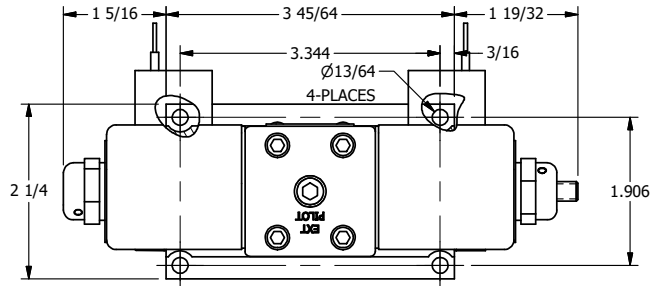

4

3

2

1

4

3

2

AAA
PRODUCTS
INTERNATIONAL
7114 Harry Hines Blvd
Dallas, TX 75235

TITLE: 3/8" SUBPLATE, DBL SOL, 2 POS,
SOL RTN, CLASSIC SOL,
DUST EXCLDR, THD INDCTR PIN

DRAWING NO.:
DIM_SS3PLK

THE INFORMATION CONTAINED WITHIN THIS DOCUMENT IS PROPRIETARY TO AAA PRODUCTS AND MAY NOT BE DISCLOSED WITHOUT PRIOR WRITTEN CONSENT