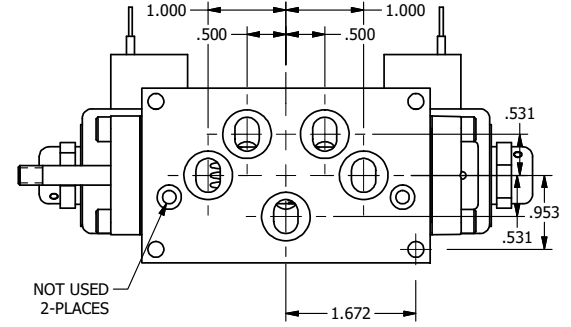

4

3

2

1

4

3

2

AAA
PRODUCTS
INTERNATIONAL
7114 Harry Hines Blvd
Dallas, TX 75235

TITLE: 3/8" SUBPLATE, DBL SOL, 2 POS,
SOL RTN, CLASSIC SOL,
DUST EXCLDR, THD INDCTR PIN

DRAWING NO.:
DIM_SS3PLK

THE INFORMATION CONTAINED WITHIN THIS DOCUMENT IS PROPRIETARY TO AAA PRODUCTS AND MAY NOT BE DISCLOSED WITHOUT PRIOR WRITTEN CONSENT