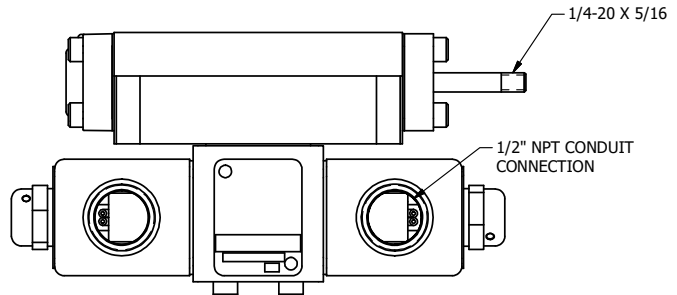

4

3

2

1

4

3

2

AAA
PRODUCTS
INTERNATIONAL
7114 Harry Hines Blvd
Dallas, TX 75235

TITLE: 3/8" SUBPLATE, DBL SOL, 2 POS,
SOL RTN, CLASSIC SOL,
DUST EXCLDR, THD INDCTR PIN

DRAWING NO.:
DIM_SS3PLK

THE INFORMATION CONTAINED WITHIN THIS DOCUMENT IS PROPRIETARY TO AAA PRODUCTS AND MAY NOT BE DISCLOSED WITHOUT PRIOR WRITTEN CONSENT