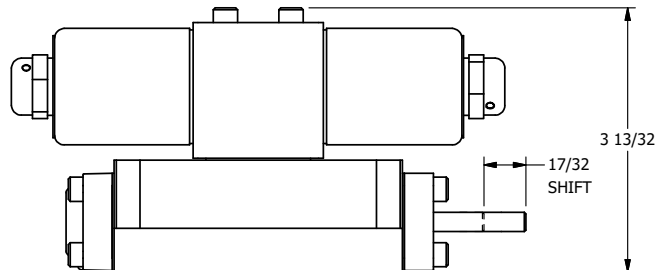

4

3

2

1

4

3

2

AAA
PRODUCTS
INTERNATIONAL
7114 Harry Hines Blvd
Dallas, TX 75235

TITLE: 3/8" SUBPLATE, DBL SOL, 2 POS,
SOL RTN, CLASSIC SOL,
DUST EXCLDR, THD INDCTR PIN

DRAWING NO.:
DIM_SS3PLK

THE INFORMATION CONTAINED WITHIN THIS DOCUMENT IS PROPRIETARY TO AAA PRODUCTS AND MAY NOT BE DISCLOSED WITHOUT PRIOR WRITTEN CONSENT