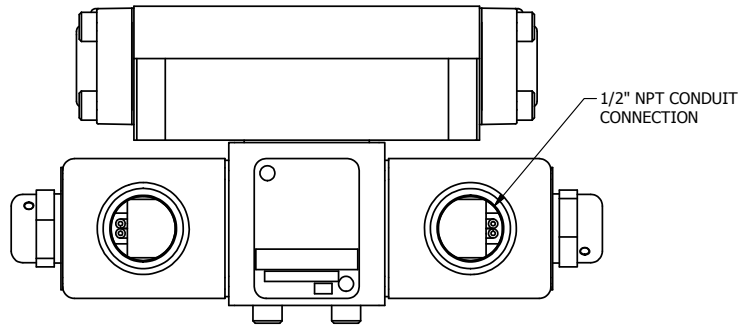

4

3

2

1

B

B

A

A

4

3

2

1

AAA
PRODUCTS
INTERNATIONAL

AAA PRODUCTS INTERNATIONAL
7114 Harry Hines Blvd
Dallas, TX 75235

TITLE: 3/8" SUBPLATE, DBL SOL, 2 POS,
FRICTION POS, SOL RTRN,
CLASSIC SOL, DUST EXCLDR

DRAWING NO.:
DIM_SS3PL

THE INFORMATION CONTAINED WITHIN THIS DOCUMENT IS PROPRIETARY TO AAA PRODUCTS AND MAY NOT BE DISCLOSED WITHOUT PRIOR WRITTEN CONSENT