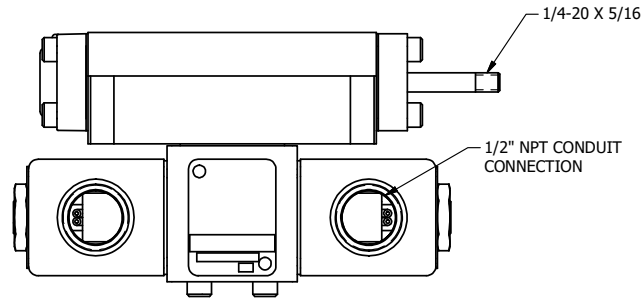

4

3

2

1

**AAA**  
PRODUCTS  
INTERNATIONAL

**AAA PRODUCTS  
INTERNATIONAL**  
7114 Harry Hines Blvd  
Dallas, TX 75235

TITLE: 3/8" SUBPLATE, DBL SOL, 2 POS,  
FRICTION POS, SOL RTRN,  
CLASSIC SOL, SPOOL INDICATOR