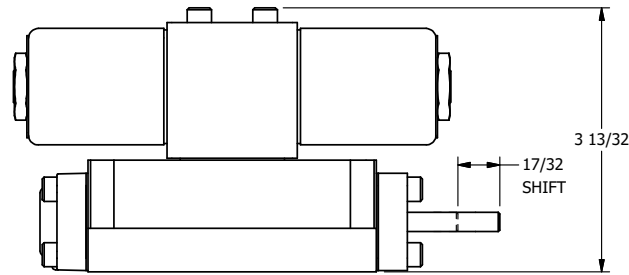

4

3

2

1

**AAA**  
PRODUCTS  
INTERNATIONAL

**AAA PRODUCTS  
INTERNATIONAL**  
7114 Harry Hines Blvd  
Dallas, TX 75235

TITLE: 3/8" SUBPLATE, DBL SOL, 2 POS,  
FRICTION POS, SOL RTRN,  
CLASSIC SOL, SPOOL INDICATOR