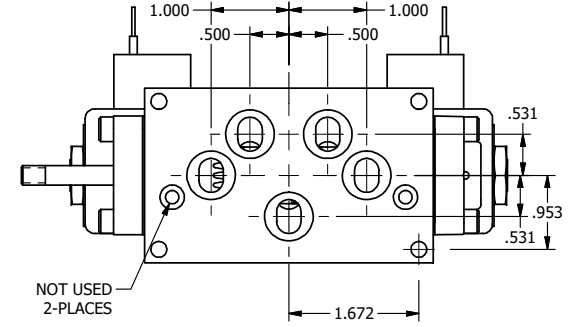

4

3

2

1

**AAA**  
PRODUCTS  
INTERNATIONAL

**AAA PRODUCTS  
INTERNATIONAL**  
7114 Harry Hines Blvd  
Dallas, TX 75235

TITLE: 3/8" SUBPLATE, DBL SOL, 2 POS,  
FRICTION POS, SOL RTRN,  
CLASSIC SOL, SPOOL INDICATOR

DRAWING NO.:  
DIM\_SS3PK

THE INFORMATION CONTAINED WITHIN THIS DOCUMENT IS PROPRIETARY TO AAA PRODUCTS AND MAY NOT BE DISCLOSED WITHOUT PRIOR WRITTEN CONSENT

4

3

2

B

B

A