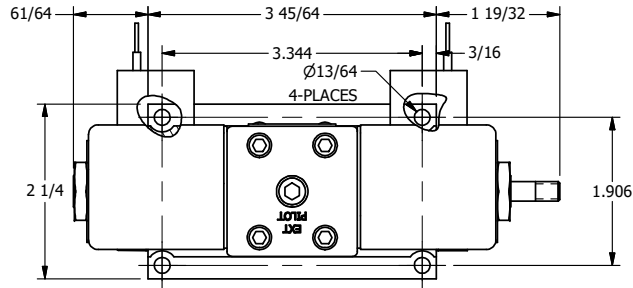

4

3

2

1

**AAA**  
PRODUCTS  
INTERNATIONAL

**AAA PRODUCTS  
INTERNATIONAL**  
7114 Harry Hines Blvd  
Dallas, TX 75235

TITLE: 3/8" SUBPLATE, DBL SOL, 2 POS,  
FRICTION POS, SOL RTRN,  
CLASSIC SOL, SPOOL INDICATOR

DRAWING NO.:  
DIM\_SS3PK

THE INFORMATION CONTAINED WITHIN THIS DOCUMENT IS PROPRIETARY TO AAA PRODUCTS AND MAY NOT BE DISCLOSED WITHOUT PRIOR WRITTEN CONSENT

4

3

2

B

B

A