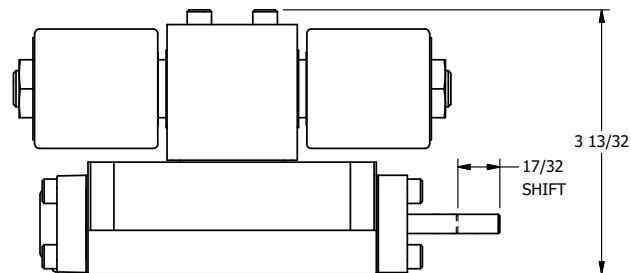

4

3

2

1

4

3

2

1

AAA
PRODUCTS
INTERNATIONAL

**AAA PRODUCTS
INTERNATIONAL**
7114 Harry Hines Blvd
Dallas, TX 75235

TITLE: 3/8" SUBPLATE, DBL SOL, 2 POS,
SOL RTN, ISO 4400 DIN,
TPD VENT, THD PIN

DRAWING NO.:
DIM_SS3PEDTK

THE INFORMATION CONTAINED WITHIN THIS DOCUMENT IS PROPRIETARY TO AAA PRODUCTS AND MAY NOT BE DISCLOSED WITHOUT PRIOR WRITTEN CONSENT