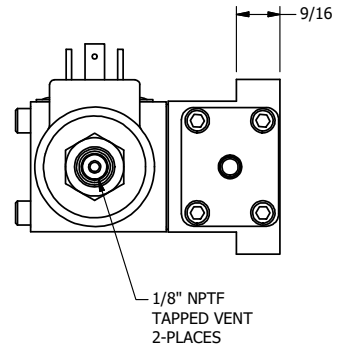

4

3

2

1

4

3

2

1

AAA
PRODUCTS
INTERNATIONAL

**AAA PRODUCTS
INTERNATIONAL**
7114 Harry Hines Blvd
Dallas, TX 75235

TITLE: 3/8" SUBPLATE, DBL SOL, 2 POS,
SOL RTN, ISO 4400 DIN,
TPD VENT, THD PIN

DRAWING NO.:
DIM_SS3PEDTK

THE INFORMATION CONTAINED WITHIN THIS DOCUMENT IS PROPRIETARY TO AAA PRODUCTS AND MAY NOT BE DISCLOSED WITHOUT PRIOR WRITTEN CONSENT