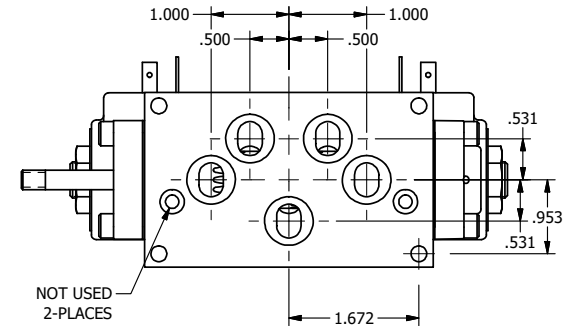

4

3

2

1

4

3

2

1

AAA
PRODUCTS
INTERNATIONAL

**AAA PRODUCTS
INTERNATIONAL**
7114 Harry Hines Blvd
Dallas, TX 75235

TITLE: 3/8" SUBPLATE, DBL SOL, 2 POS,
SOL RTN, ISO 4400 DIN,
TPD VENT, THD PIN

DRAWING NO.:
DIM_SS3PEDTK

THE INFORMATION CONTAINED WITHIN THIS DOCUMENT IS PROPRIETARY TO AAA PRODUCTS AND MAY NOT BE DISCLOSED WITHOUT PRIOR WRITTEN CONSENT