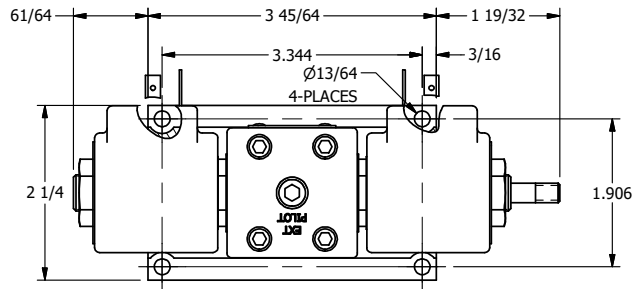

4

3

2

1

4

3

2

1

AAA
PRODUCTS
INTERNATIONAL

**AAA PRODUCTS
INTERNATIONAL**
7114 Harry Hines Blvd
Dallas, TX 75235

TITLE: 3/8" SUBPLATE, DBL SOL, 2 POS,
SOL RTN, ISO 4400 DIN,
TPD VENT, THD PIN

DRAWING NO.:
DIM_SS3PEDTK

THE INFORMATION CONTAINED WITHIN THIS DOCUMENT IS PROPRIETARY TO AAA PRODUCTS AND MAY NOT BE DISCLOSED WITHOUT PRIOR WRITTEN CONSENT