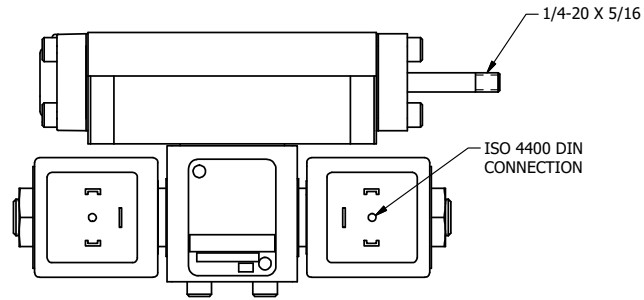

4

3

2

1

4

3

2

1

AAA
PRODUCTS
INTERNATIONAL

**AAA PRODUCTS
INTERNATIONAL**
7114 Harry Hines Blvd
Dallas, TX 75235

TITLE: 3/8" SUBPLATE, DBL SOL, 2 POS,
SOL RTN, ISO 4400 DIN,
TPD VENT, THD PIN

DRAWING NO.:
DIM_SS3PEDTK

THE INFORMATION CONTAINED WITHIN THIS DOCUMENT IS PROPRIETARY TO AAA PRODUCTS AND MAY NOT BE DISCLOSED WITHOUT PRIOR WRITTEN CONSENT