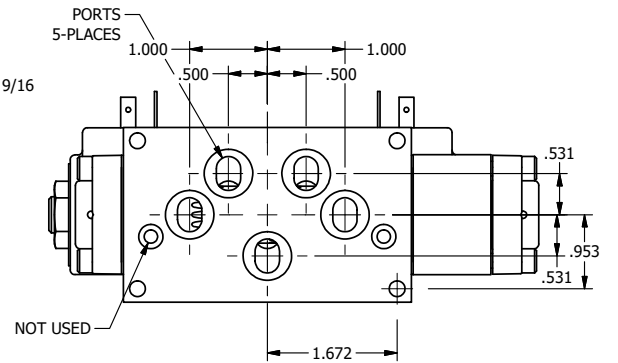

4

3

2

1

NOTES:
1) REMOTE PILOT CAN BE ROUTED THROUGH SUBPLATE CONNECTION.

AAA
PRODUCTS
INTERNATIONAL

AAA PRODUCTS INTERNATIONAL
7114 Harry Hines Blvd
Dallas, TX 75235

TITLE: 3/8" SUBPLATE, DBL SOL, 2 POS,
DTNT, SOL RTRN, ISO 4400,
LCKNG OVRD

DRAWING NO.:
DIM_SS3PEDOQ

THE INFORMATION CONTAINED WITHIN THIS DOCUMENT IS PROPRIETARY TO AAA PRODUCTS AND MAY NOT BE DISCLOSED WITHOUT PRIOR WRITTEN CONSENT

4

3

2

1

B

B