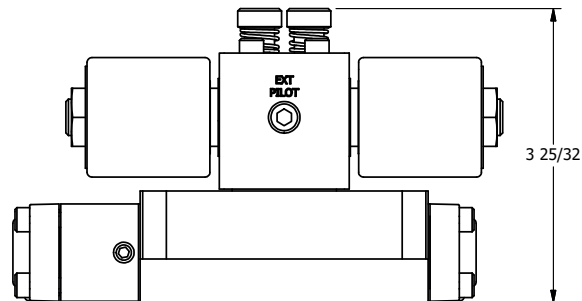

4

3

2

1

NOTES:
1) REMOTE PILOT CAN BE ROUTED THROUGH SUBPLATE CONNECTION.

AAA
PRODUCTS
INTERNATIONAL

AAA PRODUCTS INTERNATIONAL
7114 Harry Hines Blvd
Dallas, TX 75235

TITLE: 3/8" SUBPLATE, DBL SOL, 2 POS,
DTNT, SOL RTRN, ISO 4400,
LCKNG OVRD