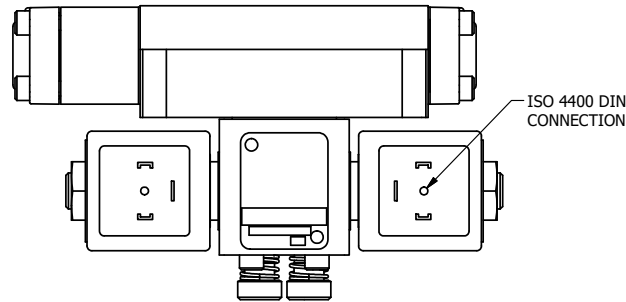

4

3

2

1

NOTES:
1) REMOTE PILOT CAN BE ROUTED THROUGH SUBPLATE CONNECTION.

AAA
PRODUCTS
INTERNATIONAL

AAA PRODUCTS INTERNATIONAL
7114 Harry Hines Blvd
Dallas, TX 75235

TITLE: 3/8" SUBPLATE, DBL SOL, 2 POS,
DTNT, SOL RTRN, ISO 4400,
LCKNG OVRD