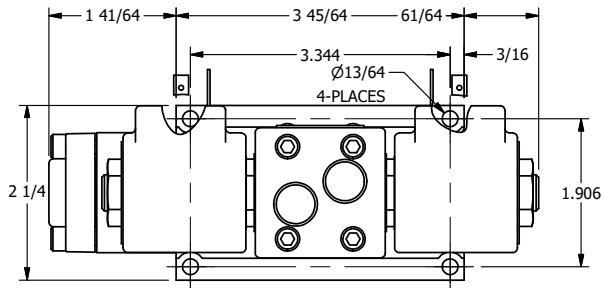

4

3

2

1

NOTES:
1) REMOTE PILOT CAN BE ROUTED THROUGH SUBPLATE CONNECTION.

AAA
PRODUCTS
INTERNATIONAL

AAA PRODUCTS INTERNATIONAL
7114 Harry Hines Blvd
Dallas, TX 75235

TITLE: 3/8" SUBPLATE, DBL SOL, 2 POS,
DTNT, SOL RTRN, ISO 4400,
LCKNG OVRD

DRAWING NO.:
DIM_SS3PEDOQ

THE INFORMATION CONTAINED WITHIN THIS DOCUMENT IS PROPRIETARY TO AAA PRODUCTS AND MAY NOT BE DISCLOSED WITHOUT PRIOR WRITTEN CONSENT

4

3

2

1

B

B