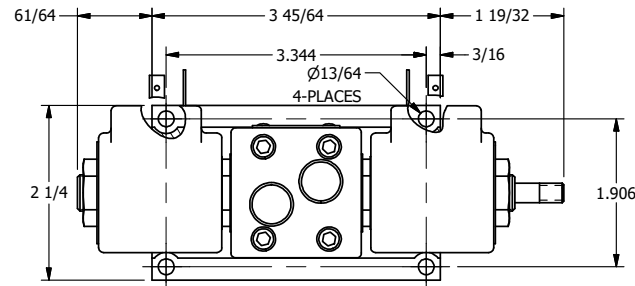

4

3

2

1

AAA
PRODUCTS
INTERNATIONAL

AAA PRODUCTS INTERNATIONAL
7114 Harry Hines Blvd
Dallas, TX 75235

TITLE: 3/8" SUBPLATE, DBL SOL, 2 POS,
SOL RTN, ISO 4400 DIN,
PUSH OVRD, TPD VENT, THD PIN

DRAWING NO.:
DIM_SS3PEDOPTK