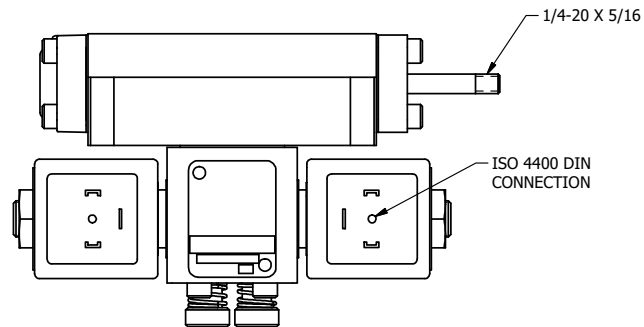

4

3

2

1

AAA
PRODUCTS
INTERNATIONAL

AAA PRODUCTS INTERNATIONAL
7114 Harry Hines Blvd
Dallas, TX 75235

TITLE: 3/8" SUBPLATE, DBL SOL, 2 POS,
SOL RTN, ISO 4400 DIN,
PUSH OVRD, TPD VENT, THD PIN

DRAWING NO.:
DIM_SS3PEDOPTK