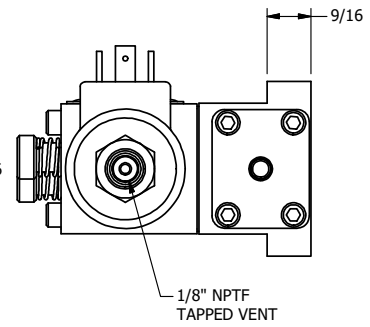

4

3

2

1

AAA
PRODUCTS
INTERNATIONAL

AAA PRODUCTS INTERNATIONAL
7114 Harry Hines Blvd
Dallas, TX 75235

TITLE: 3/8" SUBPLATE, DBL SOL, 2 POS,
SOL RTN, ISO 4400 DIN,
PUSH OVRD, TPD VENT, THD PIN

DRAWING NO.:
DIM_SS3PEDOPTK