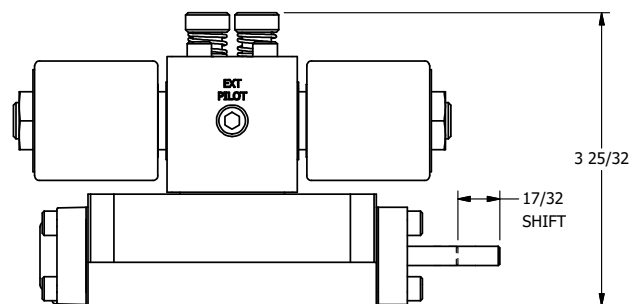

4

3

2

1

AAA
PRODUCTS
INTERNATIONAL

AAA PRODUCTS INTERNATIONAL
7114 Harry Hines Blvd
Dallas, TX 75235

TITLE: 3/8" SUBPLATE, DBL SOL, 2 POS,
SOL RTN, ISO 4400 DIN,
PUSH OVRD, TPD VENT, THD PIN

DRAWING NO.:
DIM_SS3PEDOPTK