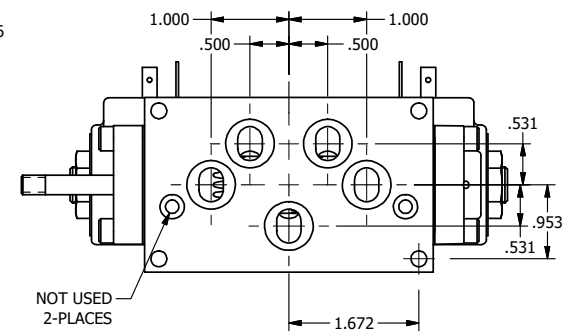

4

3

2

1

AAA
PRODUCTS
INTERNATIONAL

AAA PRODUCTS INTERNATIONAL
7114 Harry Hines Blvd
Dallas, TX 75235

TITLE: 3/8" SUBPLATE, DBL SOL, 2 POS,
SOL RTN, ISO 4400 DIN,
PUSH OVRD, TPD VENT, THD PIN

DRAWING NO.:
DIM_SS3PEDOPTK