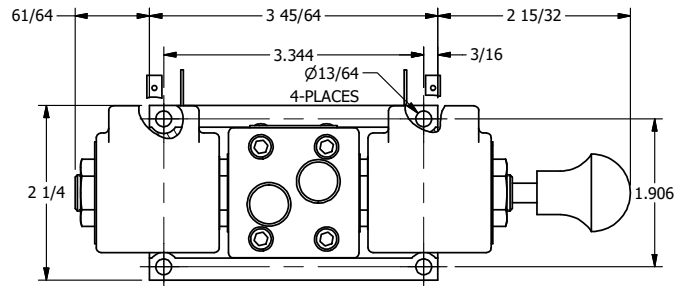

4

3

2

1

**AAA**  
PRODUCTS INTERNATIONAL  
7114 Harry Hines Blvd  
Dallas, TX 75235

TITLE: 3/8" SUBPLATE, DBL SOL, 2 POS, FRCTN POS, SOL RTRN, ISO 4400 DIN, PUSH OVRD, MAN SPL OVRD

DRAWING NO.: DIM\_SS3PEDOPOS