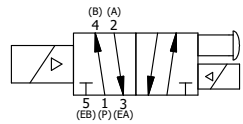

4

3

2

1

**AAA**  
PRODUCTS INTERNATIONAL  
7114 Harry Hines Blvd  
Dallas, TX 75235

TITLE: 3/8" SUBPLATE, DBL SOL, 2 POS, FRCTN POS, SOL RTRN, ISO 4400 DIN, PUSH OVRD, MAN SPL OVRD

DRAWING NO.: DIM\_SS3PEDOPOS