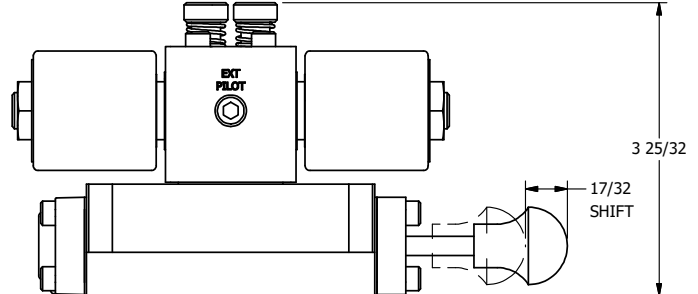

4

3

2

1

**AAA**  
PRODUCTS INTERNATIONAL  
7114 Harry Hines Blvd  
Dallas, TX 75235

TITLE: 3/8" SUBPLATE, DBL SOL, 2 POS, FRCTN POS, SOL RTRN, ISO 4400 DIN, PUSH OVRD, MAN SPL OVRD

DRAWING NO.: DIM\_SS3PEDOPOS