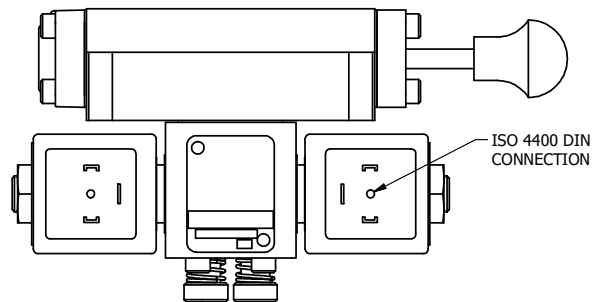

4

3

2

1

**AAA**  
PRODUCTS INTERNATIONAL  
7114 Harry Hines Blvd  
Dallas, TX 75235

TITLE: 3/8" SUBPLATE, DBL SOL, 2 POS, FRCTN POS, SOL RTRN, ISO 4400 DIN, PUSH OVRD, MAN SPL OVRD

DRAWING NO.: DIM\_SS3PEDOPOS