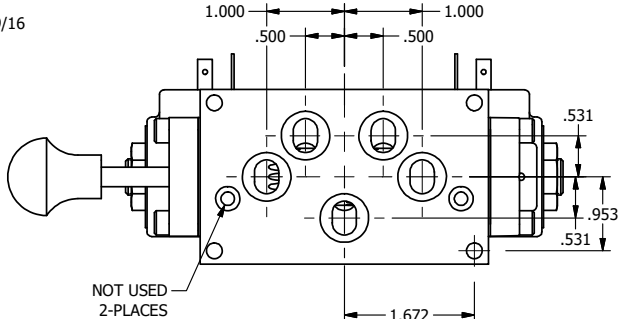

4

3

2

1

**AAA**  
PRODUCTS INTERNATIONAL  
7114 Harry Hines Blvd  
Dallas, TX 75235

TITLE: 3/8" SUBPLATE, DBL SOL, 2 POS, FRCTN POS, SOL RTRN, ISO 4400 DIN, PUSH OVRD, MAN SPL OVRD

DRAWING NO.: DIM\_SS3PEDOPOS