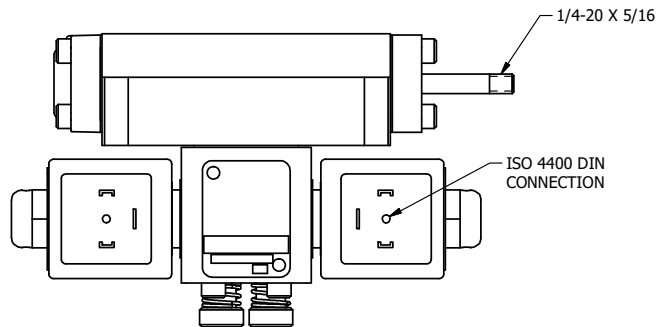

4

3

2

1

AAA
PRODUCTS
INTERNATIONAL

**AAA PRODUCTS
INTERNATIONAL**
7114 Harry Hines Blvd
Dallas, TX 75235

TITLE: 3/8" SUBPLATE, DBL SOL, 2 POS,
SOL RTN, ISO 4400 DIN,
PUSH OVRD, EXCLDR, THD PIN

DRAWING NO.:
DIM_SS3PEDOPLK