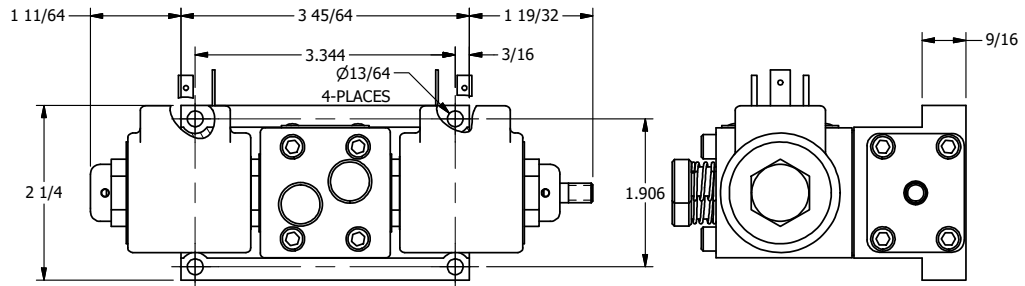

4

3

2

1

AAA
PRODUCTS
INTERNATIONAL

**AAA PRODUCTS
INTERNATIONAL**
7114 Harry Hines Blvd
Dallas, TX 75235

TITLE: 3/8" SUBPLATE, DBL SOL, 2 POS,
SOL RTN, ISO 4400 DIN,
PUSH OVRD, EXCLDR, THD PIN

DRAWING NO.:
DIM_SS3PEDOPLK