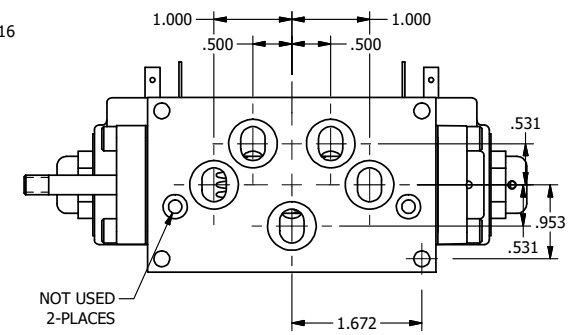

4

3

2

1

AAA
PRODUCTS
INTERNATIONAL

**AAA PRODUCTS
INTERNATIONAL**
7114 Harry Hines Blvd
Dallas, TX 75235

TITLE: 3/8" SUBPLATE, DBL SOL, 2 POS,
SOL RTN, ISO 4400 DIN,
PUSH OVRD, EXCLDR, THD PIN

DRAWING NO.:
DIM_SS3PEDOPLK