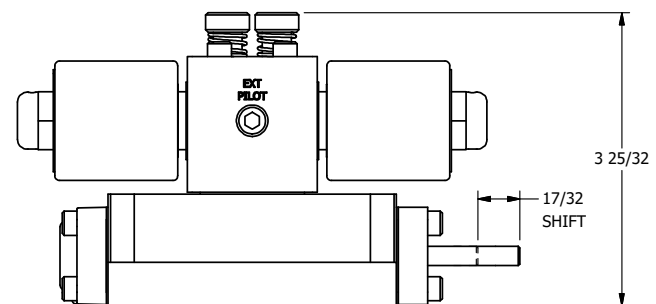

4

3

2

1

AAA
PRODUCTS
INTERNATIONAL

**AAA PRODUCTS
INTERNATIONAL**
7114 Harry Hines Blvd
Dallas, TX 75235

TITLE: 3/8" SUBPLATE, DBL SOL, 2 POS,
SOL RTN, ISO 4400 DIN,
PUSH OVRD, EXCLDR, THD PIN

DRAWING NO.:
DIM_SS3PEDOPLK