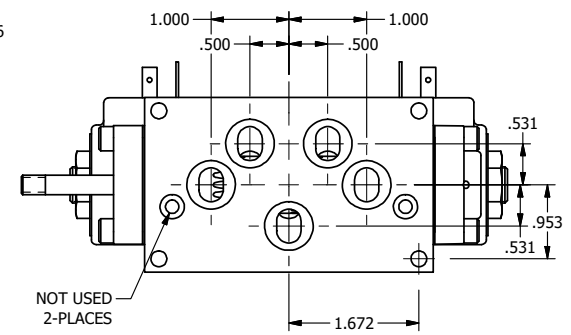

4

3

2

1

**AAA**  
PRODUCTS  
INTERNATIONAL

**AAA PRODUCTS  
INTERNATIONAL**  
7114 Harry Hines Blvd  
Dallas, TX 75235

TITLE: 3/8" SUBPLATE, DBL SOL, 2 POS,  
SOL RTN, ISO 4400 DIN,  
PUSH OVRD, THD PIN

DRAWING NO.:  
DIM\_SS3PEDOPK