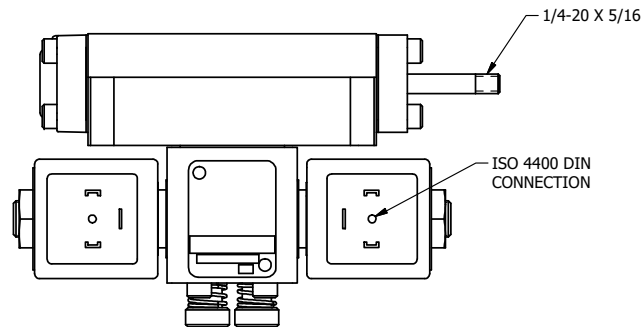

4

3

2

1

**AAA**  
PRODUCTS  
INTERNATIONAL

**AAA PRODUCTS  
INTERNATIONAL**  
7114 Harry Hines Blvd  
Dallas, TX 75235

TITLE: 3/8" SUBPLATE, DBL SOL, 2 POS,  
SOL RTN, ISO 4400 DIN,  
PUSH OVRD, THD PIN

DRAWING NO.:  
DIM\_SS3PEDOPK