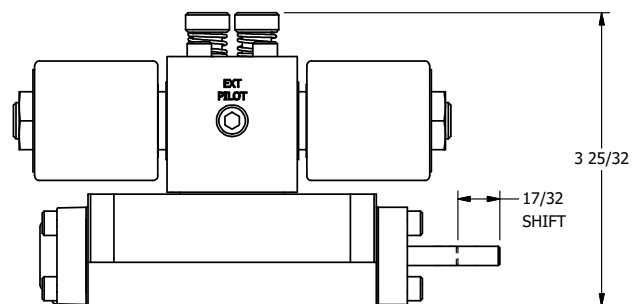

4

3

2

1

**AAA**  
PRODUCTS  
INTERNATIONAL

**AAA PRODUCTS  
INTERNATIONAL**  
7114 Harry Hines Blvd  
Dallas, TX 75235

TITLE: 3/8" SUBPLATE, DBL SOL, 2 POS,  
SOL RTN, ISO 4400 DIN,  
PUSH OVRD, THD PIN

DRAWING NO.:  
DIM\_SS3PEDOPK