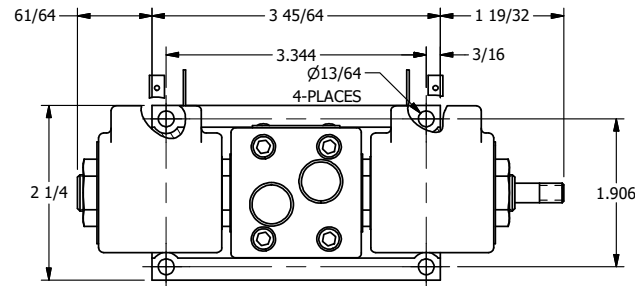

4

3

2

1

**AAA**  
PRODUCTS  
INTERNATIONAL

**AAA PRODUCTS  
INTERNATIONAL**  
7114 Harry Hines Blvd  
Dallas, TX 75235

TITLE: 3/8" SUBPLATE, DBL SOL, 2 POS,  
SOL RTN, ISO 4400 DIN,  
PUSH OVRD, THD PIN

DRAWING NO.:  
DIM\_SS3PEDOPK