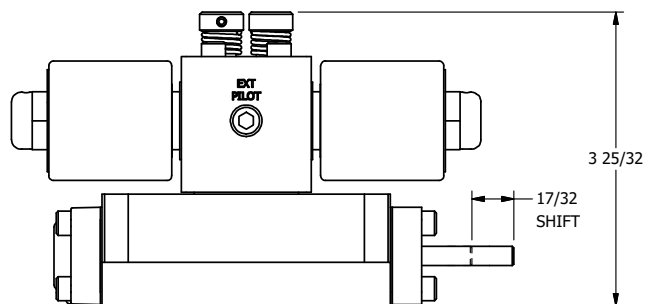

4

3

2

1

AAA
PRODUCTS
INTERNATIONAL

**AAA PRODUCTS
INTERNATIONAL**
7114 Harry Hines Blvd
Dallas, TX 75235

TITLE: 3/8" SUBPLATE, DBL SOL, 2 POS,
SOL RTN, ISO 4400 DIN,
NON-LCKNG OVRD, EXCLDR, THD PIN

DRAWING NO.:
DIM_SS3PEDONLK