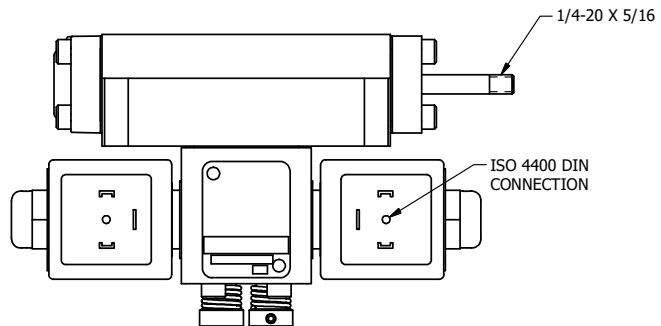

4

3

2

1

AAA
PRODUCTS
INTERNATIONAL

**AAA PRODUCTS
INTERNATIONAL**
7114 Harry Hines Blvd
Dallas, TX 75235

TITLE: 3/8" SUBPLATE, DBL SOL, 2 POS,
SOL RTN, ISO 4400 DIN,
NON-LCKNG OVRD, EXCLDR, THD PIN

DRAWING NO.:
DIM_SS3PEDONLK