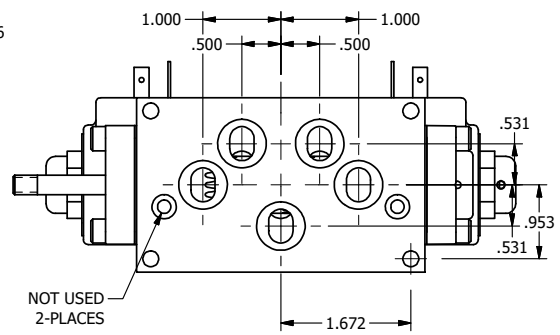

4

3

2

1

AAA
PRODUCTS
INTERNATIONAL

**AAA PRODUCTS
INTERNATIONAL**
7114 Harry Hines Blvd
Dallas, TX 75235

TITLE: 3/8" SUBPLATE, DBL SOL, 2 POS,
SOL RTN, ISO 4400 DIN,
NON-LCKNG OVRD, EXCLDR, THD PIN

DRAWING NO.:
DIM_SS3PEDONLK