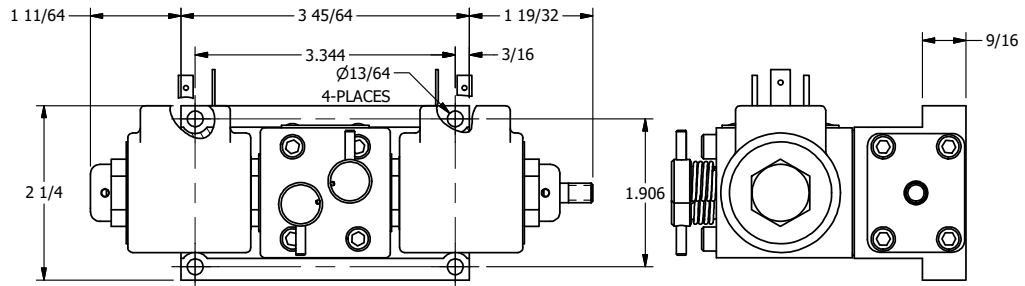

4

3

2

1

AAA
PRODUCTS
INTERNATIONAL

**AAA PRODUCTS
INTERNATIONAL**
7114 Harry Hines Blvd
Dallas, TX 75235

TITLE: 3/8" SUBPLATE, DBL SOL, 2 POS,
SOL RTN, ISO 4400 DIN,
NON-LCKNG OVRD, EXCLDR, THD PIN

DRAWING NO.:
DIM_SS3PEDONLK