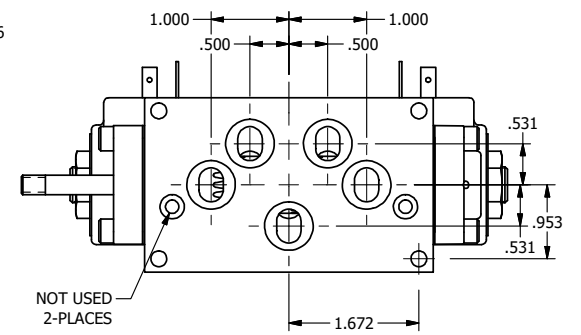

4

3

2

1

4

3

2

1

**AAA**  
PRODUCTS  
INTERNATIONAL

**AAA PRODUCTS  
INTERNATIONAL**  
7114 Harry Hines Blvd  
Dallas, TX 75235

TITLE: 3/8" SUBPLATE, DBL SOL, 2 POS,  
SOL RTN, ISO 4400 DIN,  
NON-LCKNG OVRD, THD PIN

DRAWING NO.:  
DIM\_SS3PEDONK