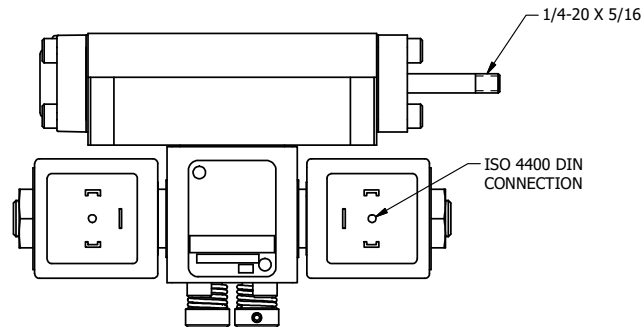

4

3

2

1

4

3

2

1

AAA
PRODUCTS
INTERNATIONAL

**AAA PRODUCTS
INTERNATIONAL**
7114 Harry Hines Blvd
Dallas, TX 75235

TITLE: 3/8" SUBPLATE, DBL SOL, 2 POS,
SOL RTN, ISO 4400 DIN,
NON-LCKNG OVRD, THD PIN

DRAWING NO.:
DIM_SS3PEDONK

THE INFORMATION CONTAINED WITHIN THIS DOCUMENT IS PROPRIETARY TO AAA PRODUCTS AND MAY NOT BE DISCLOSED WITHOUT PRIOR WRITTEN CONSENT