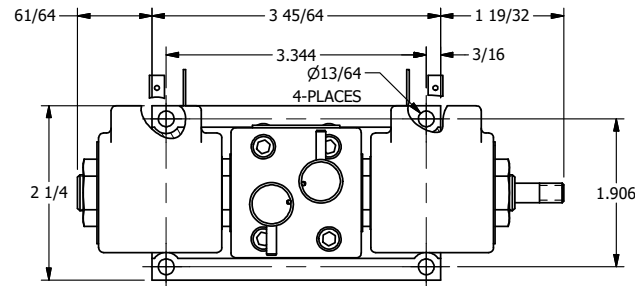

4

3

2

1

4

3

2

1

**AAA**  
PRODUCTS  
INTERNATIONAL

**AAA PRODUCTS  
INTERNATIONAL**  
7114 Harry Hines Blvd  
Dallas, TX 75235

TITLE: 3/8" SUBPLATE, DBL SOL, 2 POS,  
SOL RTN, ISO 4400 DIN,  
NON-LCKNG OVRD, THD PIN

DRAWING NO.:  
DIM\_SS3PEDONK