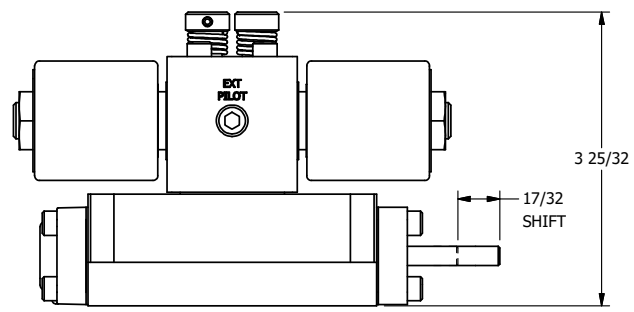

4

3

2

1

4

3

2

1

**AAA**  
PRODUCTS  
INTERNATIONAL

**AAA PRODUCTS  
INTERNATIONAL**  
7114 Harry Hines Blvd  
Dallas, TX 75235

TITLE: 3/8" SUBPLATE, DBL SOL, 2 POS,  
SOL RTN, ISO 4400 DIN,  
NON-LCKNG OVRD, THD PIN

DRAWING NO.:  
DIM\_SS3PEDONK