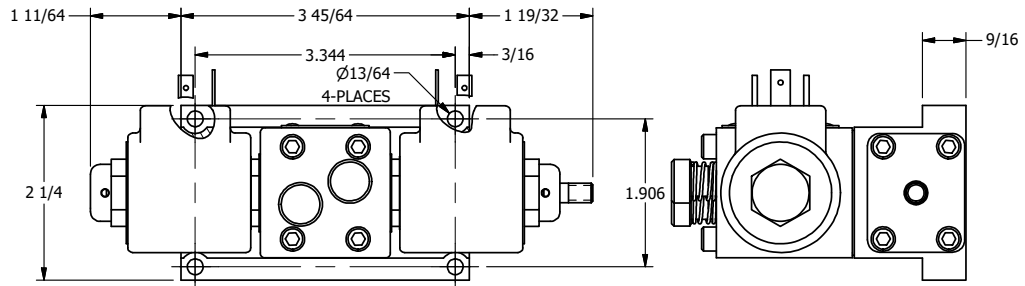

4

3

2

1

**AAA**  
PRODUCTS  
INTERNATIONAL

**AAA PRODUCTS  
INTERNATIONAL**  
7114 Harry Hines Blvd  
Dallas, TX 75235

TITLE: 3/8" SUBPLATE, DBL SOL, 2 POS,  
FRCTN POS, SOL RTRN, ISO 4400 DIN,  
LCKNG OVRD, EXCLDR, THD PIN

DRAWING NO.:  
DIM\_SS3PEDOLK

THE INFORMATION CONTAINED WITHIN THIS DOCUMENT IS PROPRIETARY TO AAA PRODUCTS AND MAY NOT BE DISCLOSED WITHOUT PRIOR WRITTEN CONSENT

4

3

2

1

B

B