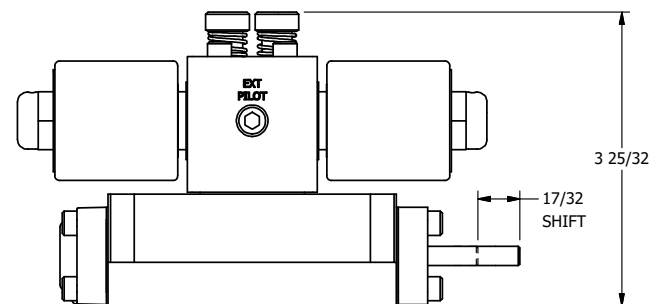

4

3

2

1

**AAA**  
PRODUCTS  
INTERNATIONAL

**AAA PRODUCTS  
INTERNATIONAL**  
7114 Harry Hines Blvd  
Dallas, TX 75235

TITLE: 3/8" SUBPLATE, DBL SOL, 2 POS,  
FRCTN POS, SOL RTRN, ISO 4400 DIN,  
LCKNG OVRD, EXCLDR, THD PIN