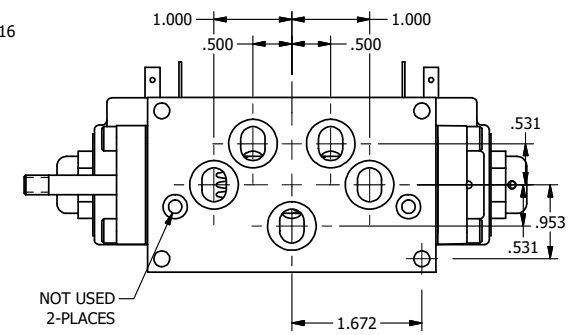

4

3

2

1

**AAA**  
PRODUCTS  
INTERNATIONAL

**AAA PRODUCTS  
INTERNATIONAL**  
7114 Harry Hines Blvd  
Dallas, TX 75235

TITLE: 3/8" SUBPLATE, DBL SOL, 2 POS,  
FRCTN POS, SOL RTRN, ISO 4400 DIN,  
LCKNG OVRD, EXCLDR, THD PIN

DRAWING NO.:  
DIM\_SS3PEDOLK

THE INFORMATION CONTAINED WITHIN THIS DOCUMENT IS PROPRIETARY TO AAA PRODUCTS AND MAY NOT BE DISCLOSED WITHOUT PRIOR WRITTEN CONSENT

4

3

2

1

B

B