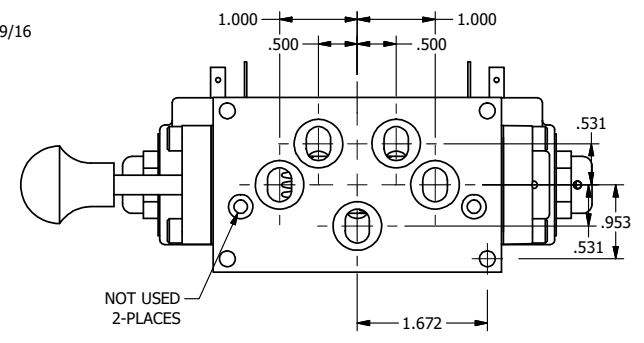

4

3

2

1

AAA
PRODUCTS
INTERNATIONAL

**AAA PRODUCTS
INTERNATIONAL**
7114 Harry Hines Blvd
Dallas, TX 75235

TITLE: 3/8" SUBPLATE, DBL SOL, 2 POS,
SOL RTN, ISO 4400 DIN,
DUST EXCLDR, MAN SPL OVRD

DRAWING NO.:
DIM_SS3PEDLOS