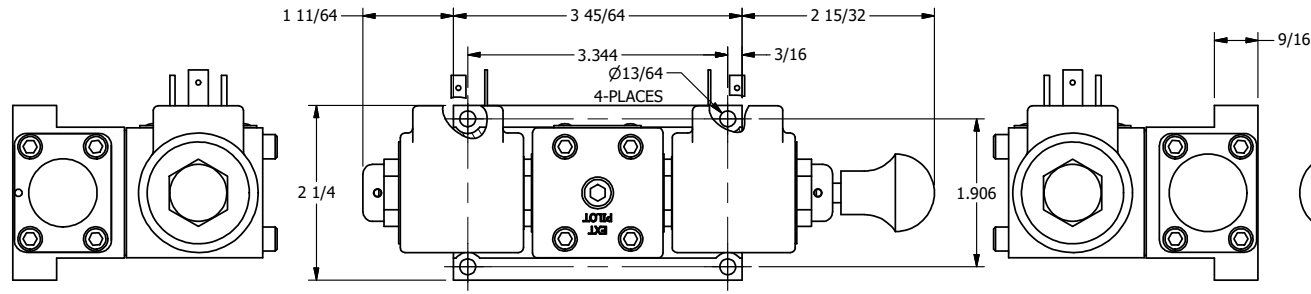

4

3

2

1

AAA
PRODUCTS
INTERNATIONAL

**AAA PRODUCTS
INTERNATIONAL**
7114 Harry Hines Blvd
Dallas, TX 75235

TITLE: 3/8" SUBPLATE, DBL SOL, 2 POS,
SOL RTN, ISO 4400 DIN,
DUST EXCLDR, MAN SPL OVRD

DRAWING NO.:
DIM_SS3PEDLOS