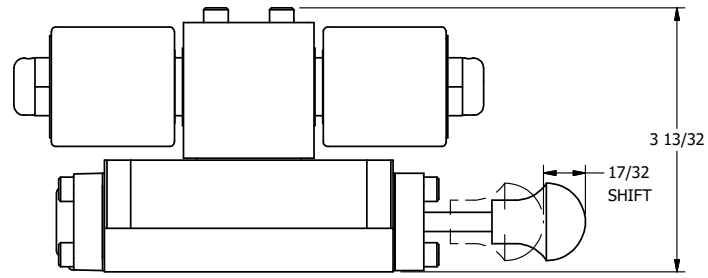

4

3

2

1

AAA
PRODUCTS
INTERNATIONAL

**AAA PRODUCTS
INTERNATIONAL**
7114 Harry Hines Blvd
Dallas, TX 75235

TITLE: 3/8" SUBPLATE, DBL SOL, 2 POS,
SOL RTN, ISO 4400 DIN,
DUST EXCLDR, MAN SPL OVRD

DRAWING NO.:
DIM_SS3PEDLOS