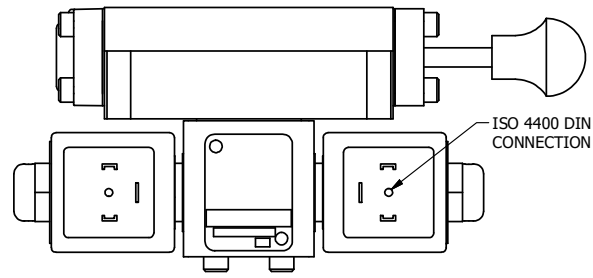

4

3

2

1

AAA
PRODUCTS
INTERNATIONAL

**AAA PRODUCTS
INTERNATIONAL**
7114 Harry Hines Blvd
Dallas, TX 75235

TITLE: 3/8" SUBPLATE, DBL SOL, 2 POS,
SOL RTN, ISO 4400 DIN,
DUST EXCLDR, MAN SPL OVRD

DRAWING NO.:
DIM_SS3PEDLOS