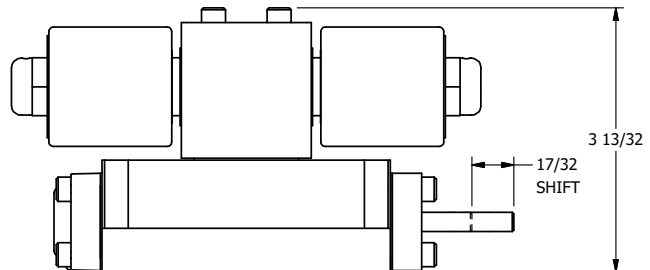

4

3

2

1

AAA
PRODUCTS
INTERNATIONAL

**AAA PRODUCTS
INTERNATIONAL**
7114 Harry Hines Blvd
Dallas, TX 75235

TITLE: 3/8" SUBPLATE, DBL SOL, 2 POS,
SOL RTN, ISO 4400 DIN,
DUST EXCLDR, THD INDCTR PIN

DRAWING NO.:
DIM_SS3PEDLK