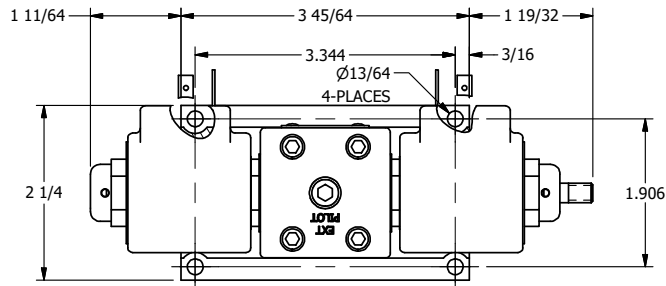

4

3

2

1

AAA
PRODUCTS
INTERNATIONAL

**AAA PRODUCTS
INTERNATIONAL**
7114 Harry Hines Blvd
Dallas, TX 75235

TITLE: 3/8" SUBPLATE, DBL SOL, 2 POS,
SOL RTN, ISO 4400 DIN,
DUST EXCLDR, THD INDCTR PIN

DRAWING NO.:
DIM_SS3PEDLK