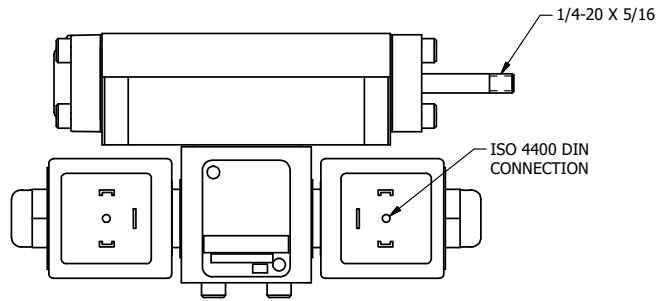

4

3

2

1

AAA
PRODUCTS
INTERNATIONAL

**AAA PRODUCTS
INTERNATIONAL**
7114 Harry Hines Blvd
Dallas, TX 75235

TITLE: 3/8" SUBPLATE, DBL SOL, 2 POS,
SOL RTN, ISO 4400 DIN,
DUST EXCLDR, THD INDCTR PIN

DRAWING NO.:
DIM_SS3PEDLK