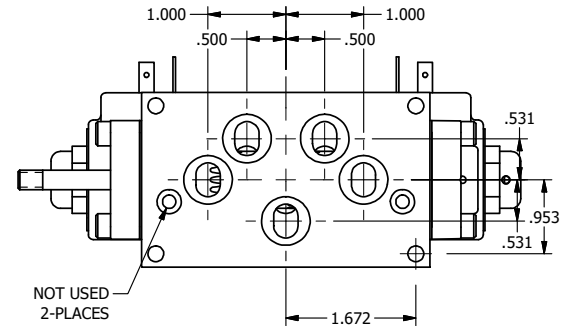

4

3

2

1

AAA
PRODUCTS
INTERNATIONAL

**AAA PRODUCTS
INTERNATIONAL**
7114 Harry Hines Blvd
Dallas, TX 75235

TITLE: 3/8" SUBPLATE, DBL SOL, 2 POS,
SOL RTN, ISO 4400 DIN,
DUST EXCLDR, THD INDCTR PIN

DRAWING NO.:
DIM_SS3PEDLK