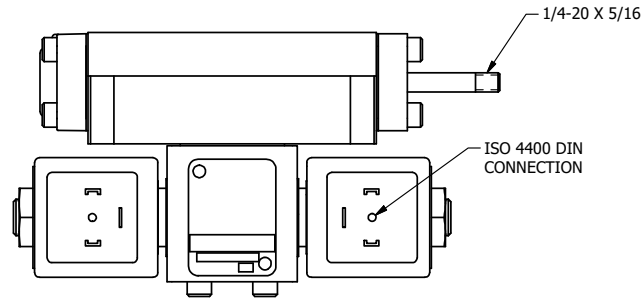

4

3

2

1

4

3

2

**AAA**  
PRODUCTS  
INTERNATIONAL

**AAA PRODUCTS  
INTERNATIONAL**  
7114 Harry Hines Blvd  
Dallas, TX 75235

TITLE: 3/8" SUBPLATE, DBL SOL, 2 POS,  
FRICTION POS, SOL RTRN,  
ISO 4400 DIN, SPOOL INDICATOR

DRAWING NO.:  
DIM\_SS3PEDK

THE INFORMATION CONTAINED WITHIN THIS DOCUMENT IS PROPRIETARY TO AAA PRODUCTS AND MAY NOT BE DISCLOSED WITHOUT PRIOR WRITTEN CONSENT