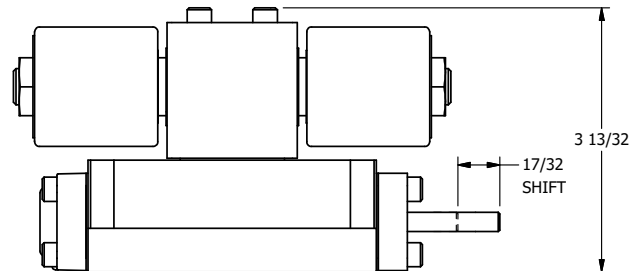

4

3

2

1

4

3

2

**AAA**  
PRODUCTS  
INTERNATIONAL

**AAA PRODUCTS  
INTERNATIONAL**  
7114 Harry Hines Blvd  
Dallas, TX 75235

TITLE: 3/8" SUBPLATE, DBL SOL, 2 POS,  
FRICTION POS, SOL RTRN,  
ISO 4400 DIN, SPOOL INDICATOR

DRAWING NO.:  
DIM\_SS3PEDK

THE INFORMATION CONTAINED WITHIN THIS DOCUMENT IS PROPRIETARY TO AAA PRODUCTS AND MAY NOT BE DISCLOSED WITHOUT PRIOR WRITTEN CONSENT