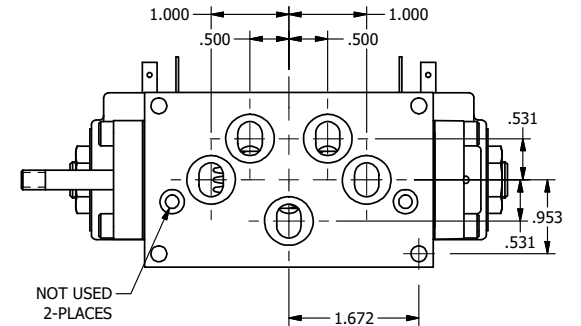

4

3

2

1

4

3

2

**AAA**  
PRODUCTS  
INTERNATIONAL

**AAA PRODUCTS  
INTERNATIONAL**  
7114 Harry Hines Blvd  
Dallas, TX 75235

TITLE: 3/8" SUBPLATE, DBL SOL, 2 POS,  
FRICTION POS, SOL RTRN,  
ISO 4400 DIN, SPOOL INDICATOR

DRAWING NO.:  
DIM\_SS3PEDK

THE INFORMATION CONTAINED WITHIN THIS DOCUMENT IS PROPRIETARY TO AAA PRODUCTS AND MAY NOT BE DISCLOSED WITHOUT PRIOR WRITTEN CONSENT