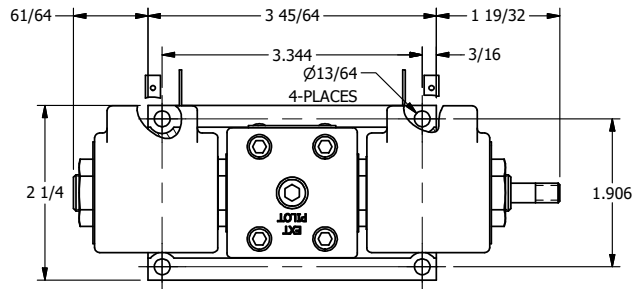

4

3

2

1

4

3

2

**AAA**  
PRODUCTS  
INTERNATIONAL

**AAA PRODUCTS  
INTERNATIONAL**  
7114 Harry Hines Blvd  
Dallas, TX 75235

TITLE: 3/8" SUBPLATE, DBL SOL, 2 POS,  
FRICTION POS, SOL RTRN,  
ISO 4400 DIN, SPOOL INDICATOR

DRAWING NO.:  
DIM\_SS3PEDK

THE INFORMATION CONTAINED WITHIN THIS DOCUMENT IS PROPRIETARY TO AAA PRODUCTS AND MAY NOT BE DISCLOSED WITHOUT PRIOR WRITTEN CONSENT