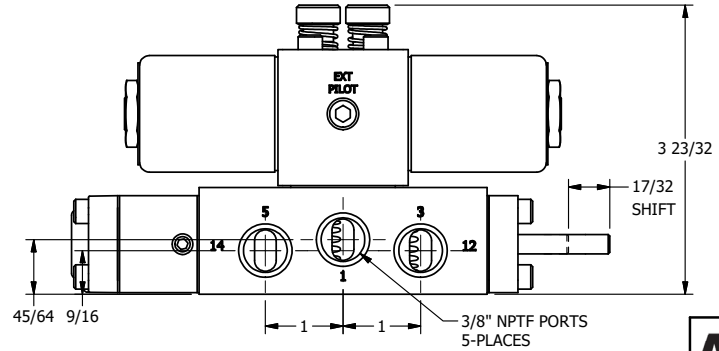

4

3

2

1

**AAA**  
PRODUCTS  
INTERNATIONAL

**AAA PRODUCTS  
INTERNATIONAL**  
7114 Harry Hines Blvd  
Dallas, TX 75235

TITLE **3/8" SIDE PORT, DBL SOL, 2 POS,  
DTNT, SOL RTRN, CLASSIC,  
LCKNG OVRD, EXCLDR, INDCTR PIN**

DRAWING NO.:  
**DIM\_SS30TKQ**

THE INFORMATION CONTAINED WITHIN THIS DOCUMENT IS PROPRIETARY TO AAA PRODUCTS AND MAY NOT BE DISCLOSED WITHOUT PRIOR WRITTEN CONSENT

4

3

2

1