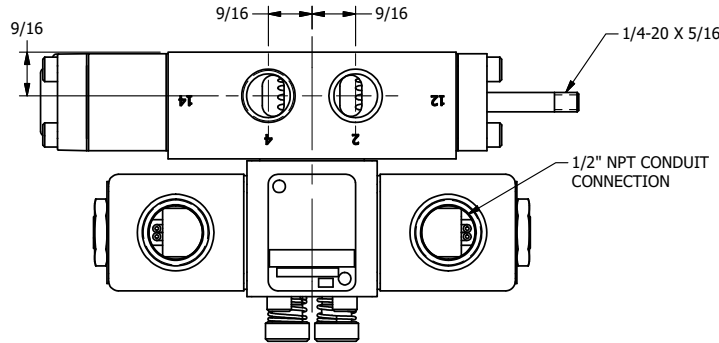

4

3

2

1

**AAA**  
PRODUCTS  
INTERNATIONAL

**AAA PRODUCTS  
INTERNATIONAL**  
7114 Harry Hines Blvd  
Dallas, TX 75235

TITLE **3/8" SIDE PORT, DBL SOL, 2 POS,  
DTNT, SOL RTRN, CLASSIC,  
LCKNG OVRD, EXCLDR, INDCTR PIN**

DRAWING NO.:  
**DIM\_SS30TKQ**

THE INFORMATION CONTAINED WITHIN THIS DOCUMENT IS PROPRIETARY TO AAA PRODUCTS AND MAY NOT BE DISCLOSED WITHOUT PRIOR WRITTEN CONSENT

4

3

2

1