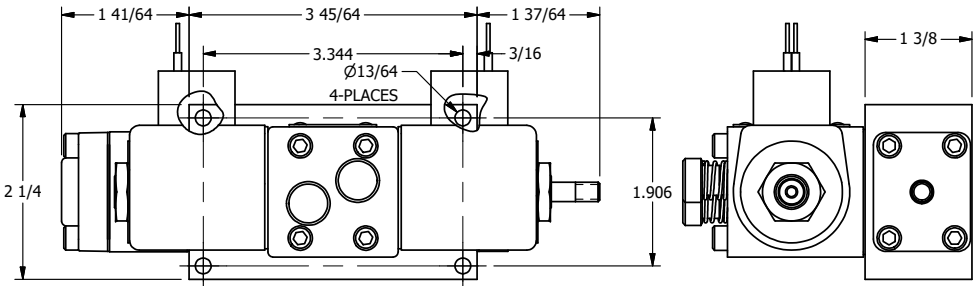

4

3

2

1

**AAA**  
PRODUCTS  
INTERNATIONAL

**AAA PRODUCTS  
INTERNATIONAL**  
7114 Harry Hines Blvd  
Dallas, TX 75235

TITLE **3/8" SIDE PORT, DBL SOL, 2 POS,  
DTNT, SOL RTRN, CLASSIC,  
LCKNG OVRD, EXCLDR, INDCTR PIN**

DRAWING NO.:  
**DIM\_SS30TKQ**

THE INFORMATION CONTAINED WITHIN THIS DOCUMENT IS PROPRIETARY TO AAA PRODUCTS AND MAY NOT BE DISCLOSED WITHOUT PRIOR WRITTEN CONSENT

4

3

2

1