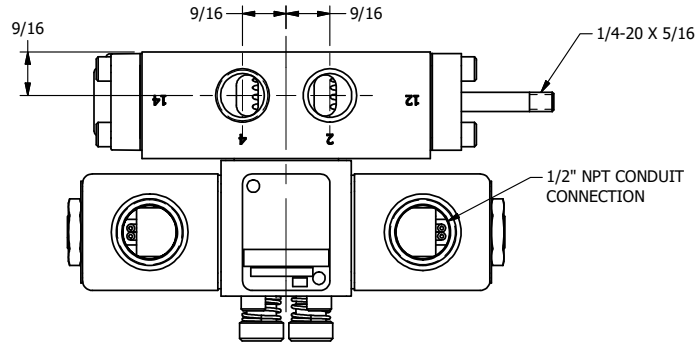

4

3

2

1

4

3

2

AAA
PRODUCTS
INTERNATIONAL

**AAA PRODUCTS
INTERNATIONAL**
7114 Harry Hines Blvd
Dallas, TX 75235

TITLE: **3/8" SIDE PORT, DBL SOL, 2 POS,
FRCTN POS, SOL RTRN, CLASSIC SOL,
LCKNG OVRD, TPD VENT, THD PIN**

DRAWING NO.:
DIM_SS30TK

THE INFORMATION CONTAINED WITHIN THIS DOCUMENT IS PROPRIETARY TO AAA PRODUCTS AND MAY NOT BE DISCLOSED WITHOUT PRIOR WRITTEN CONSENT