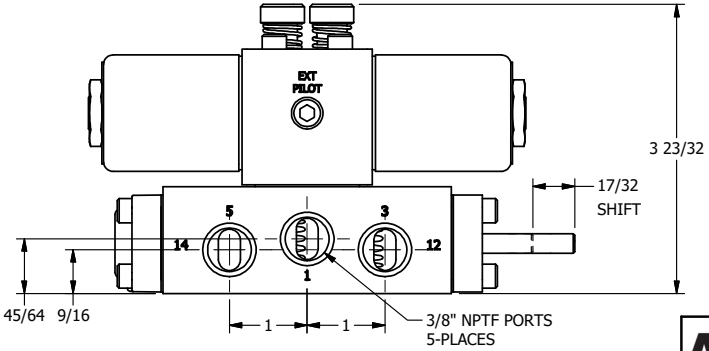

4

3

2

1

4

3

2

AAA
PRODUCTS
INTERNATIONAL

**AAA PRODUCTS
INTERNATIONAL**
7114 Harry Hines Blvd
Dallas, TX 75235

TITLE: **3/8" SIDE PORT, DBL SOL, 2 POS,
FRCTN POS, SOL RTRN, CLASSIC SOL,
LCKNG OVRD, TPD VENT, THD PIN**

DRAWING NO.:
DIM_SS30TK

THE INFORMATION CONTAINED WITHIN THIS DOCUMENT IS PROPRIETARY TO AAA PRODUCTS AND MAY NOT BE DISCLOSED WITHOUT PRIOR WRITTEN CONSENT