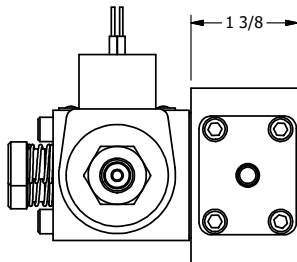

4

3

2

1

4

3

2

AAA
PRODUCTS
INTERNATIONAL

**AAA PRODUCTS
INTERNATIONAL**
7114 Harry Hines Blvd
Dallas, TX 75235

TITLE: **3/8" SIDE PORT, DBL SOL, 2 POS,
FRCTN POS, SOL RTRN, CLASSIC SOL,
LCKNG OVRD, TPD VENT, THD PIN**

DRAWING NO.:
DIM_SS30TK

THE INFORMATION CONTAINED WITHIN THIS DOCUMENT IS PROPRIETARY TO AAA PRODUCTS AND MAY NOT BE DISCLOSED WITHOUT PRIOR WRITTEN CONSENT