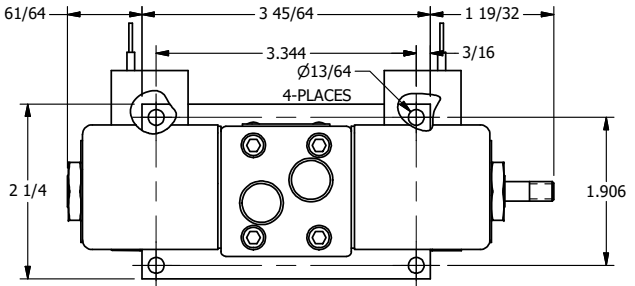

4

3

2

1

4

3

2

AAA
PRODUCTS
INTERNATIONAL

**AAA PRODUCTS
INTERNATIONAL**
7114 Harry Hines Blvd
Dallas, TX 75235

TITLE: **3/8" SIDE PORT, DBL SOL, 2 POS,
FRCTN POS, SOL RTRN, CLASSIC SOL,
LCKNG OVRD, TPD VENT, THD PIN**

DRAWING NO.:
DIM_SS30TK

THE INFORMATION CONTAINED WITHIN THIS DOCUMENT IS PROPRIETARY TO AAA PRODUCTS AND MAY NOT BE DISCLOSED WITHOUT PRIOR WRITTEN CONSENT