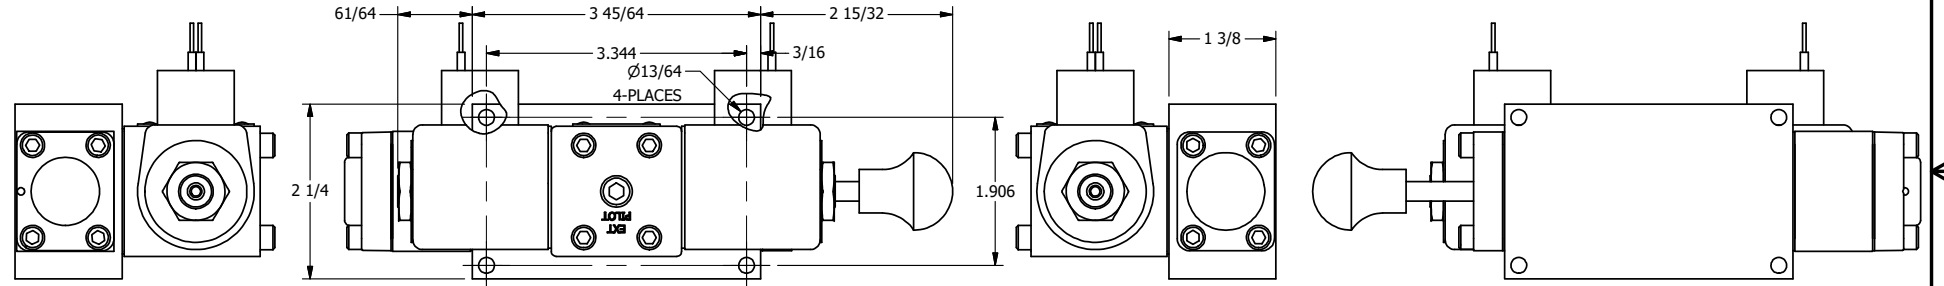

4

3

2

1

**AAA**  
PRODUCTS  
INTERNATIONAL

**AAA PRODUCTS INTERNATIONAL**  
7114 Harry Hines Blvd  
Dallas, TX 75235

TITLE: 3/8" SIDE PORT, DBL SOL, 2 POS,  
DETENT, SOL RTRN, CLASSIC SOL,  
MAN SPL OVRD

DRAWING NO.:  
DIM\_SS30SQ