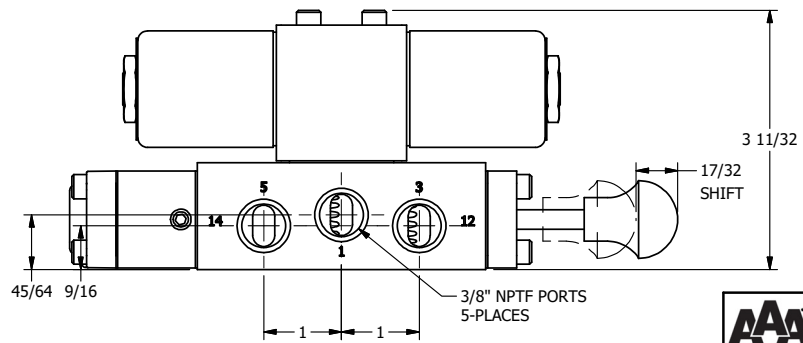

4

3

2

1

**AAA**  
PRODUCTS  
INTERNATIONAL

**AAA PRODUCTS INTERNATIONAL**  
7114 Harry Hines Blvd  
Dallas, TX 75235

TITLE: 3/8" SIDE PORT, DBL SOL, 2 POS,  
DETENT, SOL RTRN, CLASSIC SOL,  
MAN SPL OVRD

DRAWING NO.:  
DIM\_SS30SQ