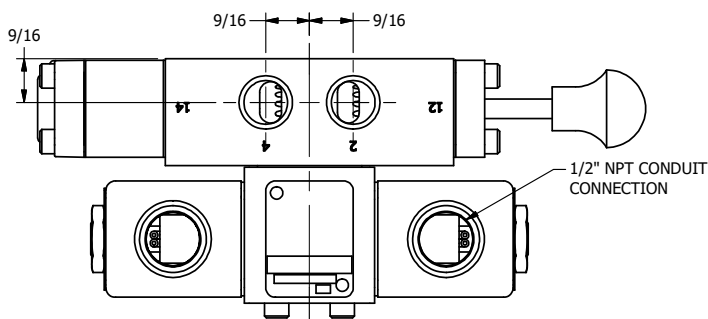

4

3

2

1

**AAA**  
PRODUCTS  
INTERNATIONAL

**AAA PRODUCTS INTERNATIONAL**  
7114 Harry Hines Blvd  
Dallas, TX 75235

TITLE: 3/8" SIDE PORT, DBL SOL, 2 POS,  
DETENT, SOL RTRN, CLASSIC SOL,  
MAN SPL OVRD

DRAWING NO.:  
DIM\_SS30SQ