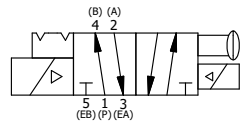

4

3

2

1

**AAA**  
PRODUCTS  
INTERNATIONAL

**AAA PRODUCTS INTERNATIONAL**  
7114 Harry Hines Blvd  
Dallas, TX 75235

TITLE: 3/8" SIDE PORT, DBL SOL, 2 POS,  
DETENT, SOL RTRN, CLASSIC SOL,  
MAN SPL OVRD

DRAWING NO.:  
DIM\_SS30SQ