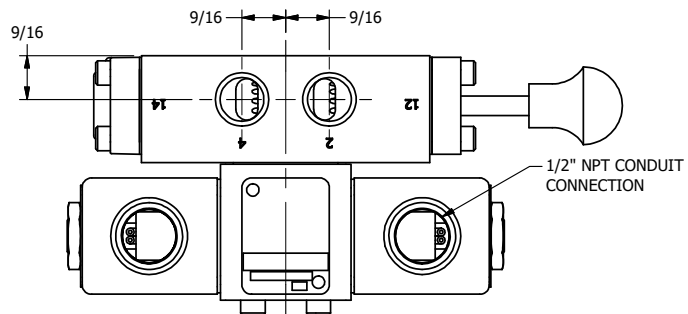

4

3

2

1

**AAA**  
PRODUCTS  
INTERNATIONAL

**AAA PRODUCTS  
INTERNATIONAL**  
7114 Harry Hines Blvd  
Dallas, TX 75235

TITLE: 3/8" SIDE PORT, DBL SOL, 2 POS,  
FRICTION POS, SOL RTRN,  
CLASSIC SOL, MAN SPL OVRD

DRAWING NO.:  
DIM\_SS30S

THE INFORMATION CONTAINED WITHIN THIS DOCUMENT IS PROPRIETARY TO AAA PRODUCTS AND MAY NOT BE DISCLOSED WITHOUT PRIOR WRITTEN CONSENT

4

3

2

1

B

B