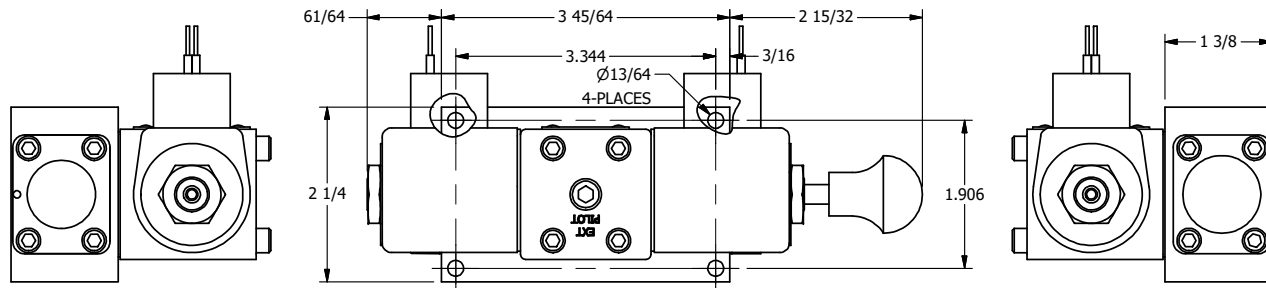

4

3

2

1

**AAA**  
PRODUCTS  
INTERNATIONAL

**AAA PRODUCTS  
INTERNATIONAL**  
7114 Harry Hines Blvd  
Dallas, TX 75235

TITLE: 3/8" SIDE PORT, DBL SOL, 2 POS,  
FRICTION POS, SOL RTRN,  
CLASSIC SOL, MAN SPL OVRD

DRAWING NO.:  
DIM\_SS30S

THE INFORMATION CONTAINED WITHIN THIS DOCUMENT IS PROPRIETARY TO AAA PRODUCTS AND MAY NOT BE DISCLOSED WITHOUT PRIOR WRITTEN CONSENT

4

3

2

1

B

B