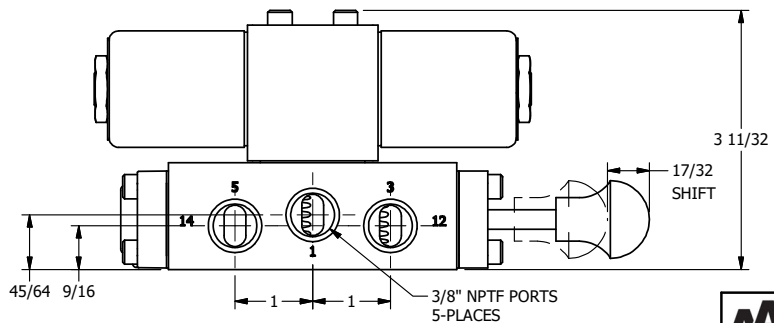

4

3

2

1

**AAA**  
PRODUCTS  
INTERNATIONAL

**AAA PRODUCTS  
INTERNATIONAL**  
7114 Harry Hines Blvd  
Dallas, TX 75235

TITLE: 3/8" SIDE PORT, DBL SOL, 2 POS,  
FRICTION POS, SOL RTRN,  
CLASSIC SOL, MAN SPL OVRD

DRAWING NO.:  
DIM\_SS30S

THE INFORMATION CONTAINED WITHIN THIS DOCUMENT IS PROPRIETARY TO AAA PRODUCTS AND MAY NOT BE DISCLOSED WITHOUT PRIOR WRITTEN CONSENT

4

3

2

1

B

B