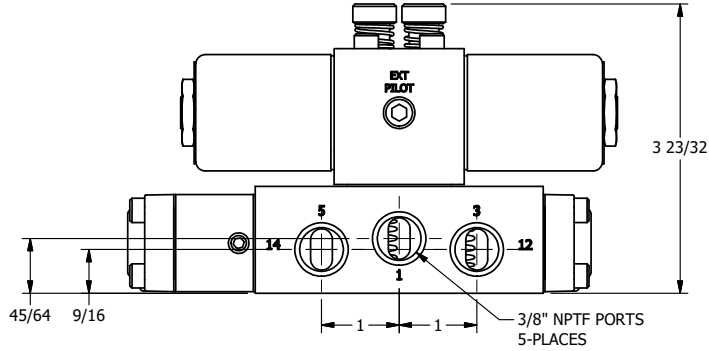

4

3

2

1

AAA
PRODUCTS
INTERNATIONAL

AAA PRODUCTS INTERNATIONAL
7114 Harry Hines Blvd
Dallas, TX 75235

TITLE: 3/8" SIDE PORT, DBL SOL, 2 POS,
DETENT, SOL RTRN, CLASSIC,
LCKNG OVRD

DRAWING NO.:
DIM_SS30Q