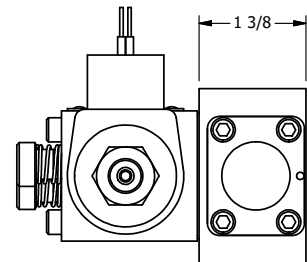

4

3

2

1

AAA
PRODUCTS
INTERNATIONAL

AAA PRODUCTS INTERNATIONAL
7114 Harry Hines Blvd
Dallas, TX 75235

TITLE: 3/8" SIDE PORT, DBL SOL, 2 POS,
DETENT, SOL RTRN, CLASSIC,
LCKNG OVRD

DRAWING NO.:
DIM_SS30Q