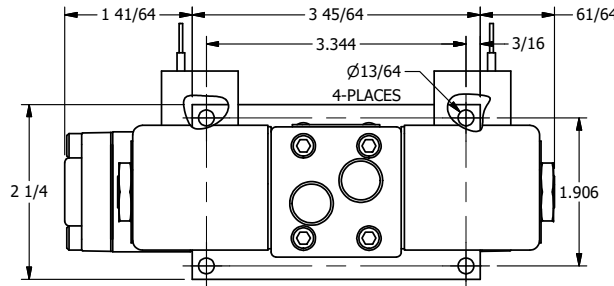

4

3

2

1

AAA
PRODUCTS
INTERNATIONAL

AAA PRODUCTS INTERNATIONAL
7114 Harry Hines Blvd
Dallas, TX 75235

TITLE: 3/8" SIDE PORT, DBL SOL, 2 POS,
DETENT, SOL RTRN, CLASSIC,
LCKNG OVRD

DRAWING NO.:
DIM_SS30Q