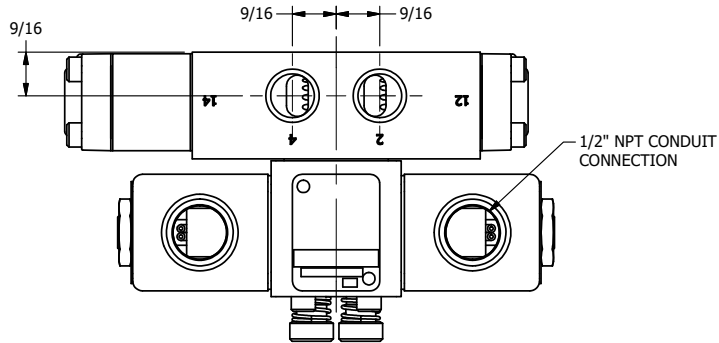

4

3

2

1

AAA
PRODUCTS
INTERNATIONAL

AAA PRODUCTS INTERNATIONAL
7114 Harry Hines Blvd
Dallas, TX 75235

TITLE: 3/8" SIDE PORT, DBL SOL, 2 POS,
DETENT, SOL RTRN, CLASSIC,
LCKNG OVRD

DRAWING NO.:
DIM_SS30Q