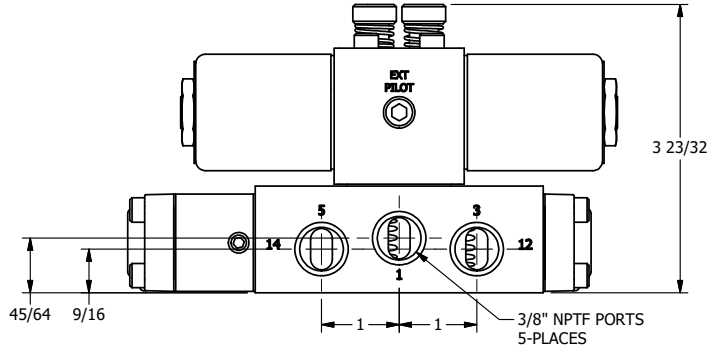

4

3

2

1

AAA
PRODUCTS
INTERNATIONAL

**AAA PRODUCTS
INTERNATIONAL**
7114 Harry Hines Blvd
Dallas, TX 75235

TITLE: $\frac{3}{8}$ " SIDE PORT, DBL SOL, 2 POS,
DTNT, SOL RTRN, CLASSIC,
PUSH OVRD, TPD VENT

DRAWING NO.:
DIM_SS3OPTQ