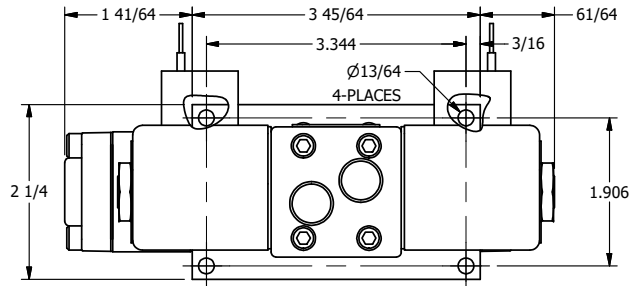

4

3

2

1

AAA
PRODUCTS
INTERNATIONAL

**AAA PRODUCTS
INTERNATIONAL**
7114 Harry Hines Blvd
Dallas, TX 75235

TITLE: $\frac{3}{8}$ " SIDE PORT, DBL SOL, 2 POS,
DTNT, SOL RTRN, CLASSIC,
PUSH OVRD, TPD VENT

DRAWING NO.:
DIM_SS3OPTQ