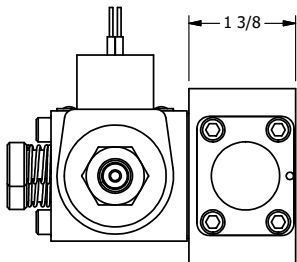

4

3

2

1

AAA
PRODUCTS
INTERNATIONAL

**AAA PRODUCTS
INTERNATIONAL**
7114 Harry Hines Blvd
Dallas, TX 75235

TITLE: $\frac{3}{8}$ " SIDE PORT, DBL SOL, 2 POS,
DTNT, SOL RTRN, CLASSIC,
PUSH OVRD, TPD VENT

DRAWING NO.:
DIM_SS3OPTQ