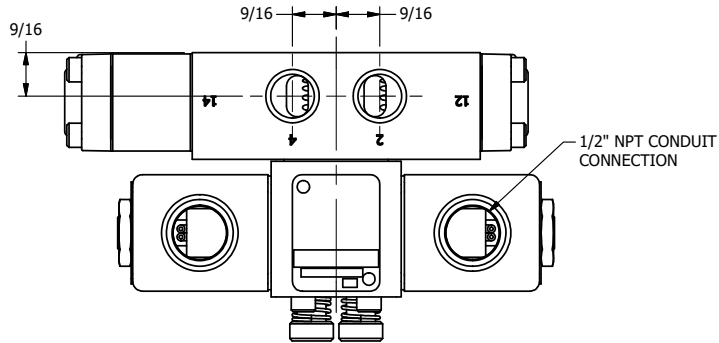

4

3

2

1

AAA
PRODUCTS
INTERNATIONAL

**AAA PRODUCTS
INTERNATIONAL**
7114 Harry Hines Blvd
Dallas, TX 75235

TITLE: $\frac{3}{8}$ " SIDE PORT, DBL SOL, 2 POS,
DTNT, SOL RTRN, CLASSIC,
PUSH OVRD, TPD VENT

DRAWING NO.:
DIM_SS3OPTQ