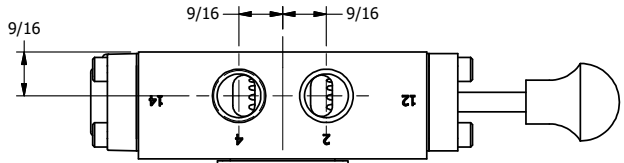

4

3

2

1

1/2" NPT CONDUIT CONNECTION

1/8" NPT TAPPED VENT

3/8" NPTF PORTS 5-PLACES

AAA
PRODUCTS
INTERNATIONAL

AAA PRODUCTS INTERNATIONAL
7114 Harry Hines Blvd
Dallas, TX 75235

TITLE: 3/8" SIDE PORT, DBL SOL, 2 POS,
FRCTN POS, SOL RTRN, CLASSIC SOL,
PUSH OVRD, TPD VENT, SPL OVRD

DRAWING NO.:
DIM_SS3OPTOS

4

3

2

THE INFORMATION CONTAINED WITHIN THIS DOCUMENT IS PROPRIETARY TO AAA PRODUCTS AND MAY NOT BE DISCLOSED WITHOUT PRIOR WRITTEN CONSENT