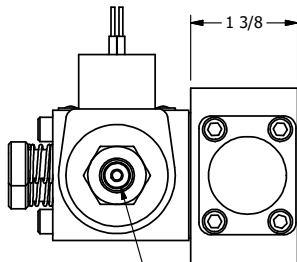

4

3

2

1

1/2" NPT CONDUIT CONNECTION

1/8" NPT TAPPED VENT

3/8" NPTF PORTS 5-PLACES

AAA
PRODUCTS
INTERNATIONAL

AAA PRODUCTS INTERNATIONAL
7114 Harry Hines Blvd
Dallas, TX 75235

TITLE: 3/8" SIDE PORT, DBL SOL, 2 POS,
FRCTN POS, SOL RTRN, CLASSIC SOL,
PUSH OVRD, TPD VENT, SPL OVRD

DRAWING NO.:
DIM_SS3OPTOS

4

3

2

THE INFORMATION CONTAINED WITHIN THIS DOCUMENT IS PROPRIETARY TO AAA PRODUCTS AND MAY NOT BE DISCLOSED WITHOUT PRIOR WRITTEN CONSENT