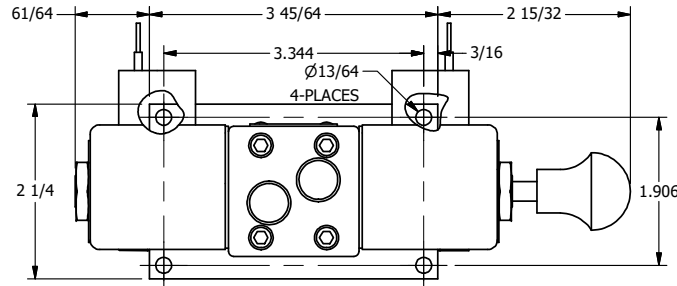

4

3

2

1

1/2" NPT CONDUIT CONNECTION

1/8" NPT TAPPED VENT

3/8" NPTF PORTS 5-PLACES

AAA
PRODUCTS
INTERNATIONAL

AAA PRODUCTS INTERNATIONAL
7114 Harry Hines Blvd
Dallas, TX 75235

TITLE: 3/8" SIDE PORT, DBL SOL, 2 POS,
FRCTN POS, SOL RTRN, CLASSIC SOL,
PUSH OVRD, TPD VENT, SPL OVRD

DRAWING NO.:
DIM_SS3OPTOS

4

3

2

THE INFORMATION CONTAINED WITHIN THIS DOCUMENT IS PROPRIETARY TO AAA PRODUCTS AND MAY NOT BE DISCLOSED WITHOUT PRIOR WRITTEN CONSENT