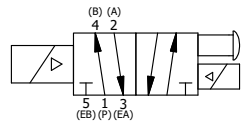

4

3

2

1

1/2" NPT CONDUIT CONNECTION

1/8" NPT TAPPED VENT

3/8" NPTF PORTS 5-PLACES

AAA
PRODUCTS
INTERNATIONAL

AAA PRODUCTS INTERNATIONAL
7114 Harry Hines Blvd
Dallas, TX 75235

TITLE: 3/8" SIDE PORT, DBL SOL, 2 POS,
FRCTN POS, SOL RTRN, CLASSIC SOL,
PUSH OVRD, TPD VENT, SPL OVRD

DRAWING NO.:
DIM_SS3OPTOS

4

3

2

THE INFORMATION CONTAINED WITHIN THIS DOCUMENT IS PROPRIETARY TO AAA PRODUCTS AND MAY NOT BE DISCLOSED WITHOUT PRIOR WRITTEN CONSENT