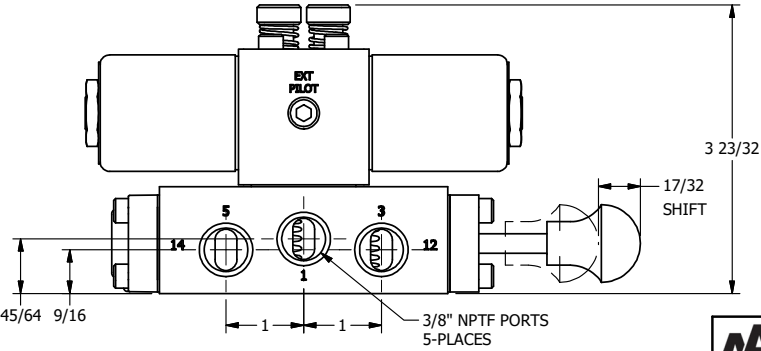

4

3

2

1

1/2" NPT CONDUIT CONNECTION

1/8" NPT TAPPED VENT

3/8" NPTF PORTS 5-PLACES

AAA
PRODUCTS
INTERNATIONAL

AAA PRODUCTS INTERNATIONAL
7114 Harry Hines Blvd
Dallas, TX 75235

TITLE: 3/8" SIDE PORT, DBL SOL, 2 POS,
FRCTN POS, SOL RTRN, CLASSIC SOL,
PUSH OVRD, TPD VENT, SPL OVRD

DRAWING NO.:
DIM_SS3OPTOS

4

3

2

THE INFORMATION CONTAINED WITHIN THIS DOCUMENT IS PROPRIETARY TO AAA PRODUCTS AND MAY NOT BE DISCLOSED WITHOUT PRIOR WRITTEN CONSENT