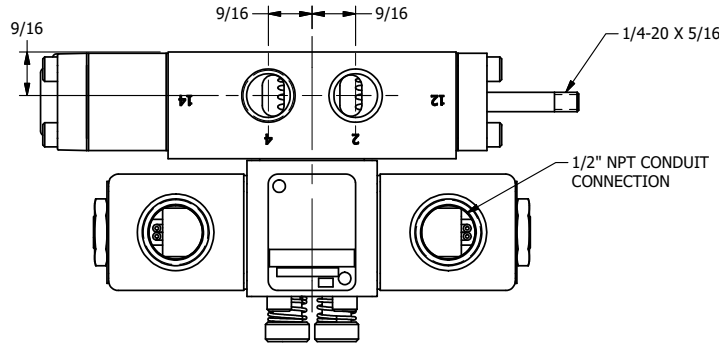

4

3

2

1

AAA
PRODUCTS
INTERNATIONAL

**AAA PRODUCTS
INTERNATIONAL**
7114 Harry Hines Blvd
Dallas, TX 75235

TITLE **3/8" SIDE PORT, DBL SOL, 2 POS,
DTNT, SOL RTRN, CLASSIC,
PUSH OVRD, TPD VENT, INDCTR PIN**

DRAWING NO.:
DIM_SS30PTKQ