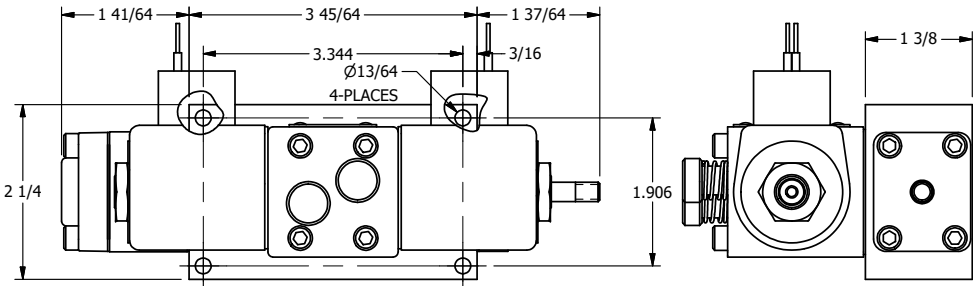

4

3

2

1

AAA
PRODUCTS
INTERNATIONAL

**AAA PRODUCTS
INTERNATIONAL**
7114 Harry Hines Blvd
Dallas, TX 75235

TITLE **3/8" SIDE PORT, DBL SOL, 2 POS,
DTNT, SOL RTRN, CLASSIC,
PUSH OVRD, TPD VENT, INDCTR PIN**

DRAWING NO.:
DIM_SS30PTKQ