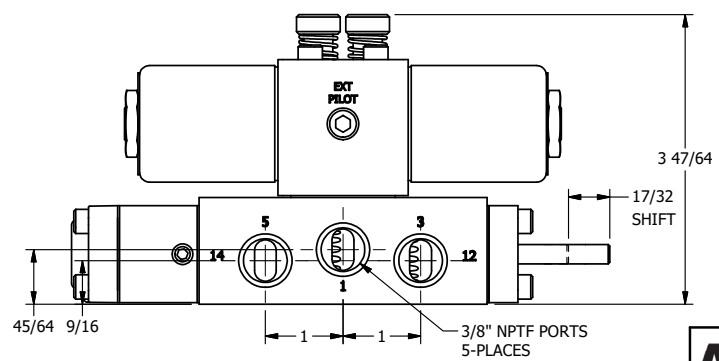

4

3

2

1

AAA
PRODUCTS
INTERNATIONAL

**AAA PRODUCTS
INTERNATIONAL**
7114 Harry Hines Blvd
Dallas, TX 75235

TITLE **3/8" SIDE PORT, DBL SOL, 2 POS,
DTNT, SOL RTRN, CLASSIC,
PUSH OVRD, TPD VENT, INDCTR PIN**

DRAWING NO.:
DIM_SS30PTKQ